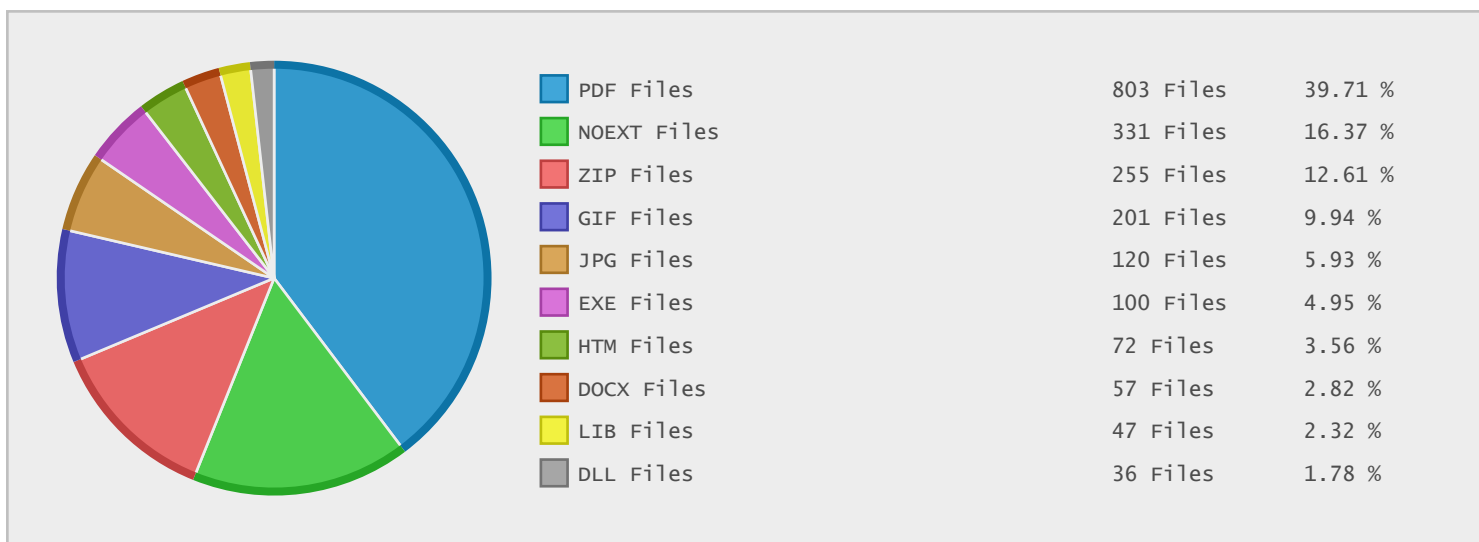

Top 10 File Categories Sorted By Disk Space

Last 12 Months Modified Disk Space History

Last 10 Years Modified Disk Space History

Total:	5.03 GB
Average:	0.50 GB
Maximum:	2.39 GB
Minimum:	0.00 GB
From:	2006
To:	2015

Last 10 Years Modified File Count History

Total:	1687 Files
Average:	169 Files
Maximum:	504 Files
Minimum:	0 Files
From:	2006
To:	2015

Top 10 File Extensions Sorted By Disk Space

Top 10 File Extensions Sorted By Number of Files