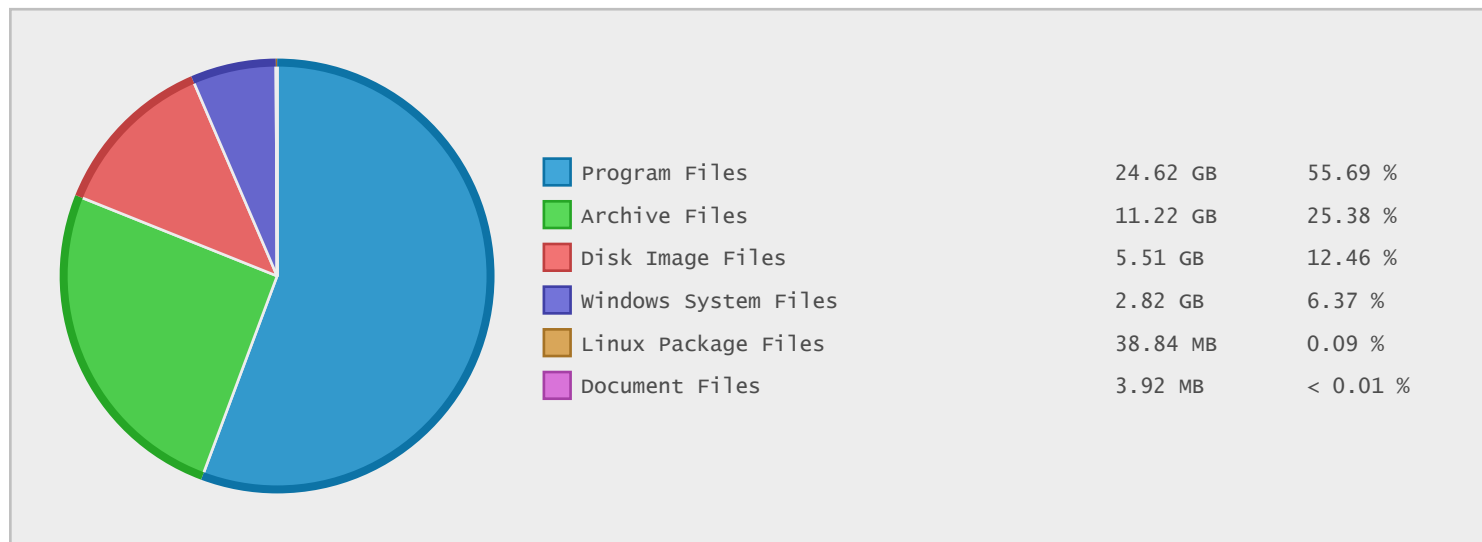

Canon Software Archive - FTP Site Statistics

Property	Value
FTP Server	download.canon.jp
Description	Canon Software Archive
Country	Japan
Scan Date	04/Sep/2015
Total Dirs	144
Total Files	3,309
Total Data	44.21 GB

Top 20 Directories Sorted by Disk Space

Name	Dirs	Files	Data	Data (%)
/	144	3309	44.21 GB	100.00 %
/pub	143	3309	44.21 GB	100.00 %
/pub/driver	141	3258	44.06 GB	99.65 %
/pub/driver/bj4b	8	413	11.61 GB	26.26 %
/pub/driver/dr	0	234	10.00 GB	22.63 %
/pub/driver/bj4b/utility	0	149	5.84 GB	13.20 %
/pub/driver/iwdt	0	13	4.35 GB	9.83 %
/pub/driver/ipr	5	79	2.43 GB	5.49 %
/pub/driver/bj	20	650	2.19 GB	4.95 %
/pub/driver/digitalcamera	1	141	1.84 GB	4.17 %
/pub/driver/bj4b/winxp	0	112	1.79 GB	4.04 %
/pub/driver/multipass	7	182	1.70 GB	3.83 %
/pub/driver/webview	0	47	1.55 GB	3.50 %
/pub/driver/lasershot	16	261	1.54 GB	3.48 %
/pub/driver/ir	12	254	1.45 GB	3.29 %
/pub/driver/mip	0	144	1.45 GB	3.28 %
/pub/driver/bj4b/update	0	15	1.29 GB	2.93 %
/pub/driver/bj4b/macosx	0	35	1.06 GB	2.40 %
/pub/driver/ipr/macx	0	13	1.01 GB	2.28 %
/pub/driver/canoscan	6	222	910.06 MB	2.01 %

Top 10 File Categories Sorted By Disk Space