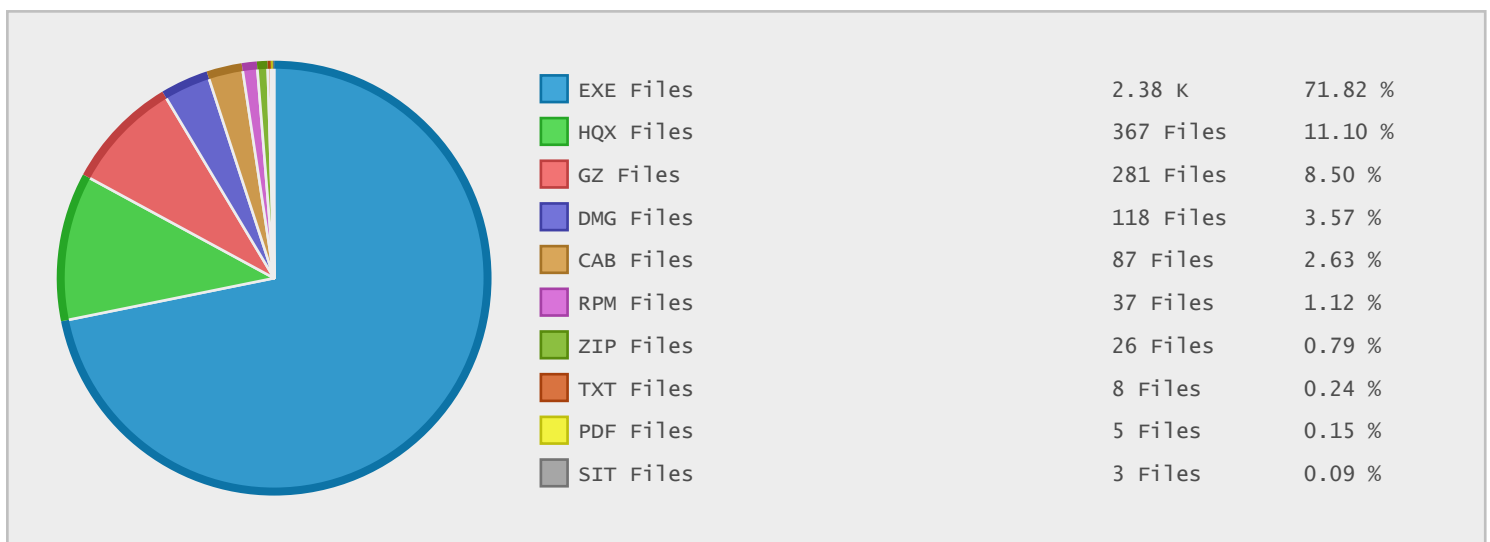

Top 10 File Categories Sorted By Disk Space

Last 12 Months Modified Disk Space History

Last 10 Years Modified Disk Space History

Last 10 Years Modified File Count History

Top 10 File Extensions Sorted By Disk Space

Top 10 File Extensions Sorted By Number of Files

Top 10 File Categories Sorted by Disk Space

| Category | Files | Data | Data (%) |
|----------------------|-------|----------|----------|
| Program Files | 2375 | 24.62 GB | 55.69 % |
| Archive Files | 677 | 11.22 GB | 25.38 % |
| Disk Image Files | 118 | 5.51 GB | 12.46 % |
| windows System Files | 87 | 2.82 GB | 6.37 % |
| Linux Package Files | 39 | 38.84 MB | 0.09 % |
| Document Files | 13 | 3.92 MB | < 0.01 % |