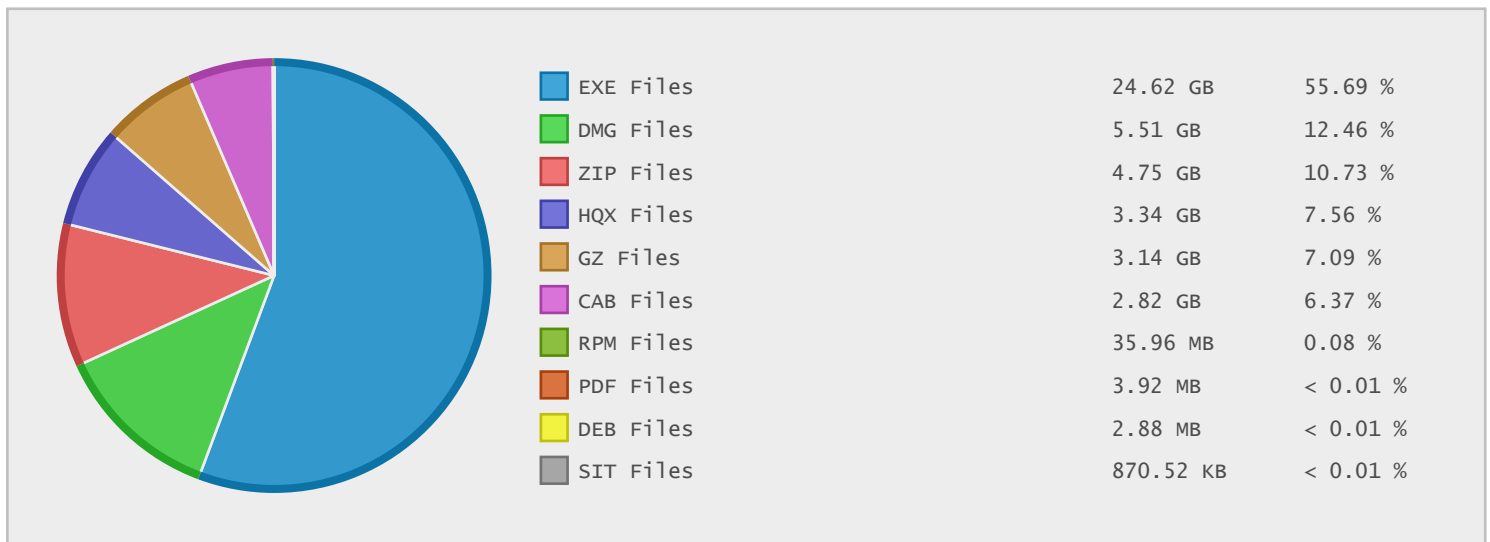

Top 10 File Categories Sorted By Disk Space

Last 12 Months Modified Disk Space History

Last 10 Years Modified Disk Space History

Last 10 Years Modified File Count History

Top 10 File Extensions Sorted By Disk Space