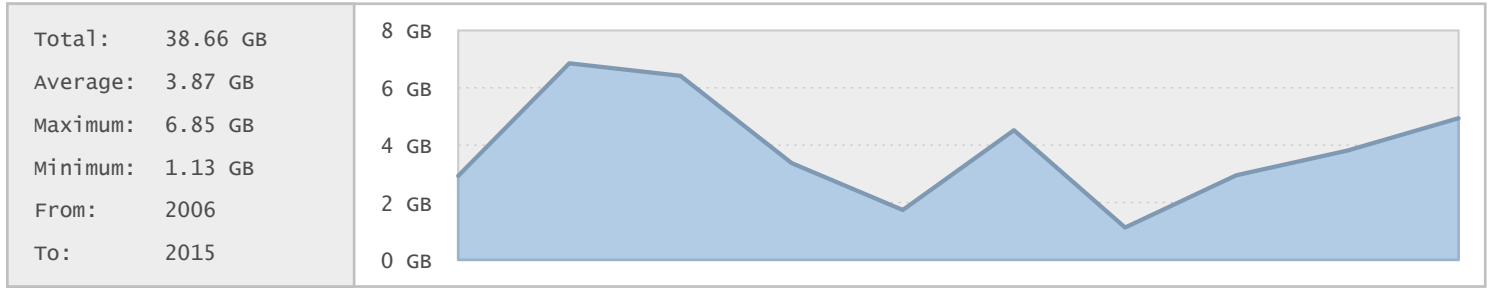

Top 20 Directories Sorted by Disk Space

| Name | Dirs | Files | Data | Data (%) |
|---------------------------|------|-------|-----------|----------|
| / | 144 | 3309 | 44.21 GB | 100.00 % |
| /pub | 143 | 3309 | 44.21 GB | 100.00 % |
| /pub/driver | 141 | 3258 | 44.06 GB | 99.65 % |
| /pub/driver/bj4b | 8 | 413 | 11.61 GB | 26.26 % |
| /pub/driver/dr | 0 | 234 | 10.00 GB | 22.63 % |
| /pub/driver/bj4b/utility | 0 | 149 | 5.84 GB | 13.20 % |
| /pub/driver/iwdt | 0 | 13 | 4.35 GB | 9.83 % |
| /pub/driver/ipr | 5 | 79 | 2.43 GB | 5.49 % |
| /pub/driver/bj | 20 | 650 | 2.19 GB | 4.95 % |
| /pub/driver/digitalcamera | 1 | 141 | 1.84 GB | 4.17 % |
| /pub/driver/bj4b/winxp | 0 | 112 | 1.79 GB | 4.04 % |
| /pub/driver/multipass | 7 | 182 | 1.70 GB | 3.83 % |
| /pub/driver/webview | 0 | 47 | 1.55 GB | 3.50 % |
| /pub/driver/lasershot | 16 | 261 | 1.54 GB | 3.48 % |
| /pub/driver/ir | 12 | 254 | 1.45 GB | 3.29 % |
| /pub/driver/mip | 0 | 144 | 1.45 GB | 3.28 % |
| /pub/driver/bj4b/update | 0 | 15 | 1.29 GB | 2.93 % |
| /pub/driver/bj4b/macosx | 0 | 35 | 1.06 GB | 2.40 % |
| /pub/driver/ipr/macx | 0 | 13 | 1.01 GB | 2.28 % |
| /pub/driver/canoscan | 6 | 222 | 910.06 MB | 2.01 % |

Top 10 File Categories Sorted By Disk Space

Last 12 Months Modified Disk Space History

Last 10 Years Modified Disk Space History

Last 10 Years Modified File Count History

Top 10 File Extensions Sorted By Disk Space