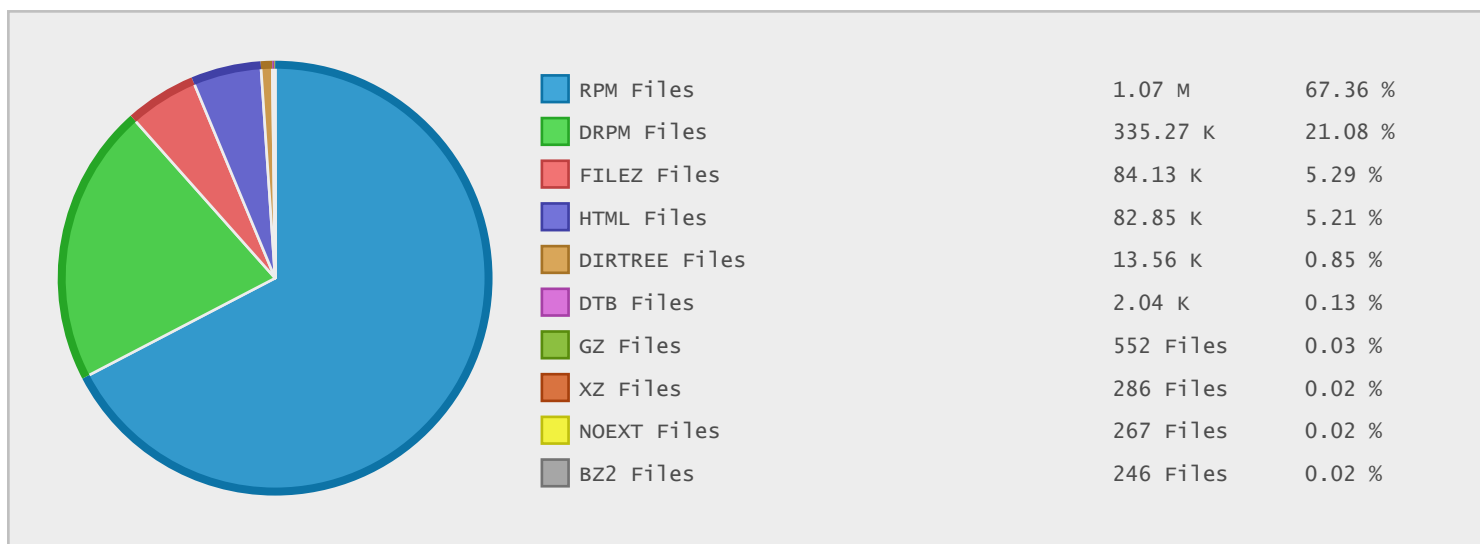

Top 20 Directories Sorted by Disk Space

Name	Dirs	Files	Data	Data (%)
/	3917	1591421	1.95 TB	100.00 %
/releases	2326	649313	0.96 TB	49.47 %
/updates	537	424987	512.32 GB	25.66 %
/development	503	419293	493.06 GB	24.69 %
/releases/21	560	182288	276.75 GB	13.86 %
/releases/20	398	167819	265.89 GB	13.32 %
/development/rawhide	248	266705	258.38 GB	12.94 %
/development/21	253	152588	234.68 GB	11.75 %
/releases/21/Everything	238	152274	232.24 GB	11.63 %
/releases/20/Everything	238	137860	204.40 GB	10.24 %
/updates/20	24	152029	184.11 GB	9.22 %
/releases/19	283	114638	180.03 GB	9.02 %
/releases/18	283	109696	166.65 GB	8.35 %
/releases/19/Everything	162	93627	142.70 GB	7.15 %
/updates/19	18	92936	127.48 GB	6.38 %
/releases/18/Everything	165	87538	127.13 GB	6.37 %
/updates/18	12	93901	100.74 GB	5.04 %
/releases/test	786	74861	98.56 GB	4.94 %
/development/rawhide/x86_64	70	93063	75.39 GB	3.78 %
/development/rawhide/i386	70	79446	71.72 GB	3.59 %

Top 10 File Categories Sorted By Disk Space

Last 12 Months Modified Disk Space History

Last 10 Years Modified Disk Space History

Last 10 Years Modified File Count History

Top 10 File Extensions Sorted By Disk Space

Top 10 File Extensions Sorted By Number of Files

Top 10 File Categories Sorted by Disk Space

Category	Files	Data	Data (%)
Linux Package Files	1406543	1.75 TB	89.62 %
Disk Image Files	151	147.16 GB	7.37 %
Archive Files	1084	41.59 GB	2.08 %
Image Files	228	13.22 GB	0.66 %
Miscellaneous Files	100082	4.97 GB	0.25 %
Internet Files	82884	305.83 MB	0.01 %
Document Files	248	76.84 MB	< 0.01 %
Data Files	131	37.47 MB	< 0.01 %
Linux System Files	70	6.21 MB	< 0.01 %