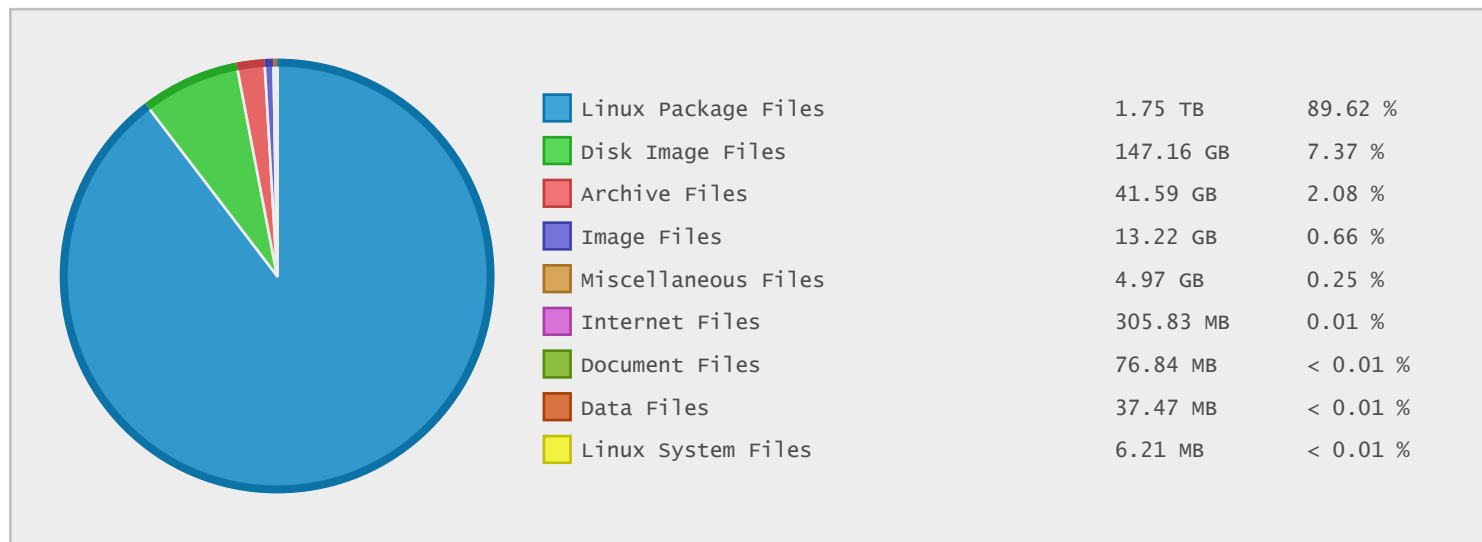

GloboTech Dedicated Servers - FTP Site Statistics

Property	Value
FTP Server	fedora.mirror.gtcomm.net
Description	GloboTech Dedicated Servers
Country	United Kingdom
Scan Date	17/Mar/2015
Total Dirs	3,917
Total Files	1,591,421
Total Data	1.95 TB

Top 20 Directories Sorted by Disk Space

Name	Dirs	Files	Data	Data (%)
/	3917	1591421	1.95 TB	100.00 %
/releases	2326	649313	0.96 TB	49.47 %
/updates	537	424987	512.32 GB	25.66 %
/development	503	419293	493.06 GB	24.69 %
/releases/21	560	182288	276.75 GB	13.86 %
/releases/20	398	167819	265.89 GB	13.32 %
/development/rawhide	248	266705	258.38 GB	12.94 %
/development/21	253	152588	234.68 GB	11.75 %
/releases/21/Everything	238	152274	232.24 GB	11.63 %
/releases/20/Everything	238	137860	204.40 GB	10.24 %
/updates/20	24	152029	184.11 GB	9.22 %
/releases/19	283	114638	180.03 GB	9.02 %
/releases/18	283	109696	166.65 GB	8.35 %
/releases/19/Everything	162	93627	142.70 GB	7.15 %
/updates/19	18	92936	127.48 GB	6.38 %
/releases/18/Everything	165	87538	127.13 GB	6.37 %
/updates/18	12	93901	100.74 GB	5.04 %
/releases/test	786	74861	98.56 GB	4.94 %
/development/rawhide/x86_64	70	93063	75.39 GB	3.78 %
/development/rawhide/i386	70	79446	71.72 GB	3.59 %

Top 10 File Categories Sorted By Disk Space