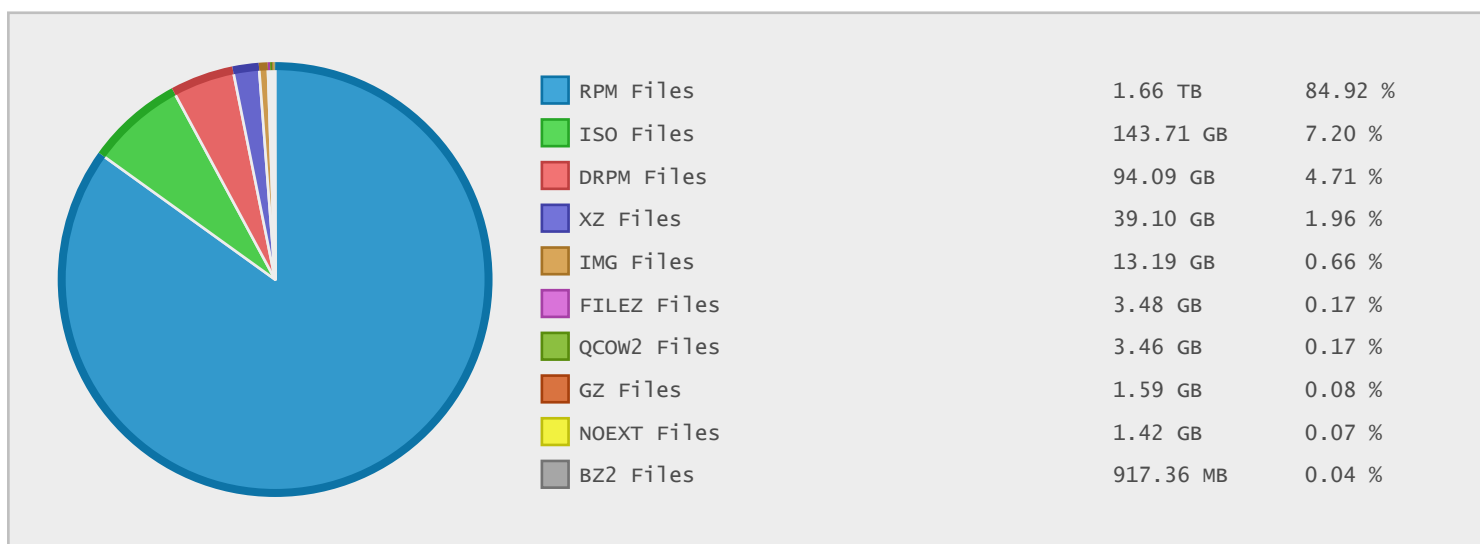

Top 20 Directories Sorted by Disk Space

Name	Dirs	Files	Data	Data (%)
/	3917	1591421	1.95 TB	100.00 %
/releases	2326	649313	0.96 TB	49.47 %
/updates	537	424987	512.32 GB	25.66 %
/development	503	419293	493.06 GB	24.69 %
/releases/21	560	182288	276.75 GB	13.86 %
/releases/20	398	167819	265.89 GB	13.32 %
/development/rawhide	248	266705	258.38 GB	12.94 %
/development/21	253	152588	234.68 GB	11.75 %
/releases/21/Everything	238	152274	232.24 GB	11.63 %
/releases/20/Everything	238	137860	204.40 GB	10.24 %
/updates/20	24	152029	184.11 GB	9.22 %
/releases/19	283	114638	180.03 GB	9.02 %
/releases/18	283	109696	166.65 GB	8.35 %
/releases/19/Everything	162	93627	142.70 GB	7.15 %
/updates/19	18	92936	127.48 GB	6.38 %
/releases/18/Everything	165	87538	127.13 GB	6.37 %
/updates/18	12	93901	100.74 GB	5.04 %
/releases/test	786	74861	98.56 GB	4.94 %
/development/rawhide/x86_64	70	93063	75.39 GB	3.78 %
/development/rawhide/i386	70	79446	71.72 GB	3.59 %

Top 10 File Categories Sorted By Disk Space

Last 12 Months Modified Disk Space History

Last 10 Years Modified Disk Space History

Last 10 Years Modified File Count History

Top 10 File Extensions Sorted By Disk Space

Top 10 File Extensions Sorted By Number of Files

Top 10 File Categories Sorted by Disk Space

Category	Files	Data	Data (%)
Linux Package Files	1406543	1.75 TB	89.62 %
Disk Image Files	151	147.16 GB	7.37 %
Archive Files	1084	41.59 GB	2.08 %
Image Files	228	13.22 GB	0.66 %
Miscellaneous Files	100082	4.97 GB	0.25 %
Internet Files	82884	305.83 MB	0.01 %
Document Files	248	76.84 MB	< 0.01 %
Data Files	131	37.47 MB	< 0.01 %
Linux System Files	70	6.21 MB	< 0.01 %