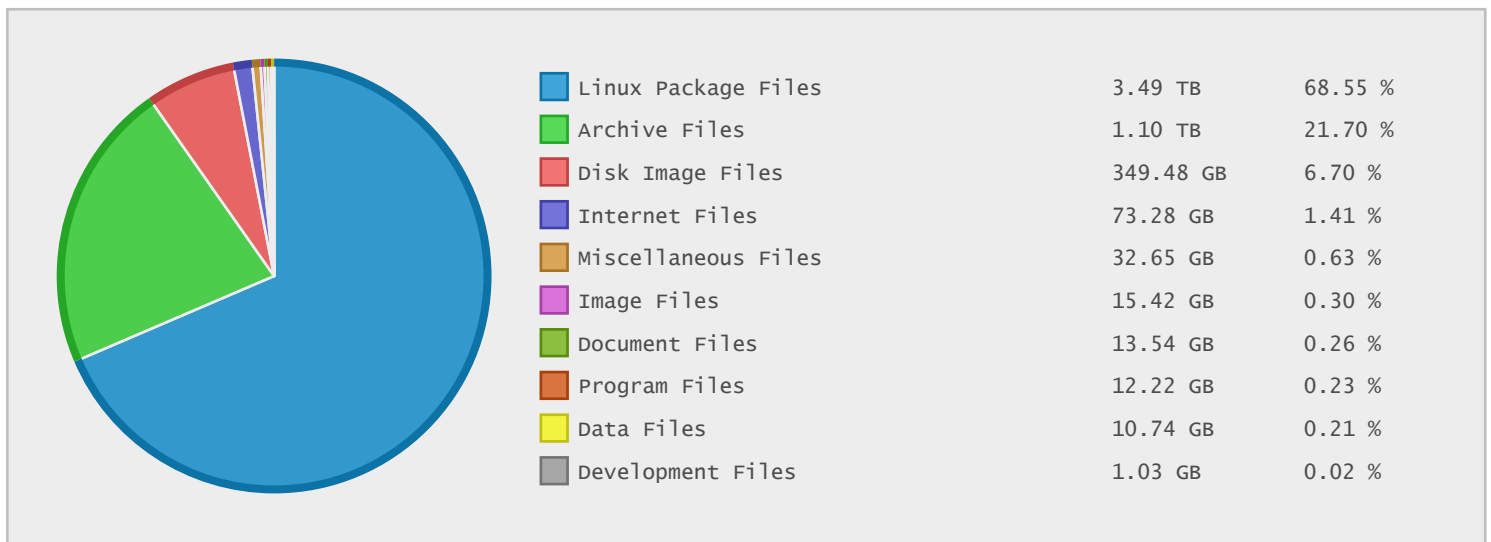

Top 20 Directories Sorted by Disk Space

Name	Dirs	Files	Data	Data (%)
/	204411	5368665	5.09 TB	100.00 %
/pub	204408	5368665	5.09 TB	100.00 %
/pub/Linux	53458	3441733	4.13 TB	81.17 %
/pub/Linux/Distributions	53457	3441733	4.13 TB	81.17 %
/pub/Linux/Distributions/fedora	3918	1635526	1.98 TB	38.94 %
/pub/Linux/Distributions/fedora/linux	3917	1635525	1.98 TB	38.94 %
/pub/Linux/Distributions/fedora/linux/...	2326	649313	0.96 TB	18.95 %
/pub/Linux/Distributions/opensuse	1675	747642	897.06 GB	17.20 %
/pub/Linux/Distributions/opensuse/opensuse	1672	747642	897.06 GB	17.20 %
/pub/Linux/Distributions/ubuntu	44526	603710	788.17 GB	15.12 %
/pub/Linux/Distributions/ubuntu/archive	44498	603464	788.16 GB	15.12 %
/pub/Linux/Distributions/ubuntu/archiv...	40618	581072	739.98 GB	14.19 %
/pub/ibiblio	128143	1573746	725.93 GB	13.92 %
/pub/Linux/Distributions/fedora/linux/...	537	439536	542.14 GB	10.40 %
/pub/Linux/Distributions/fedora/linux/...	503	420653	493.44 GB	9.46 %
/pub/Linux/Distributions/opensuse/open...	946	467949	467.15 GB	8.96 %
/pub/Linux/Distributions/ubuntu/archiv...	32071	385532	393.36 GB	7.54 %
/pub/Linux/Distributions/ubuntu/archiv...	7193	185772	298.95 GB	5.73 %
/pub/ibiblio/eclipse	84584	878685	294.14 GB	5.64 %
/pub/Linux/Distributions/fedora/linux/...	560	182288	276.75 GB	5.31 %

Top 10 File Categories Sorted By Disk Space