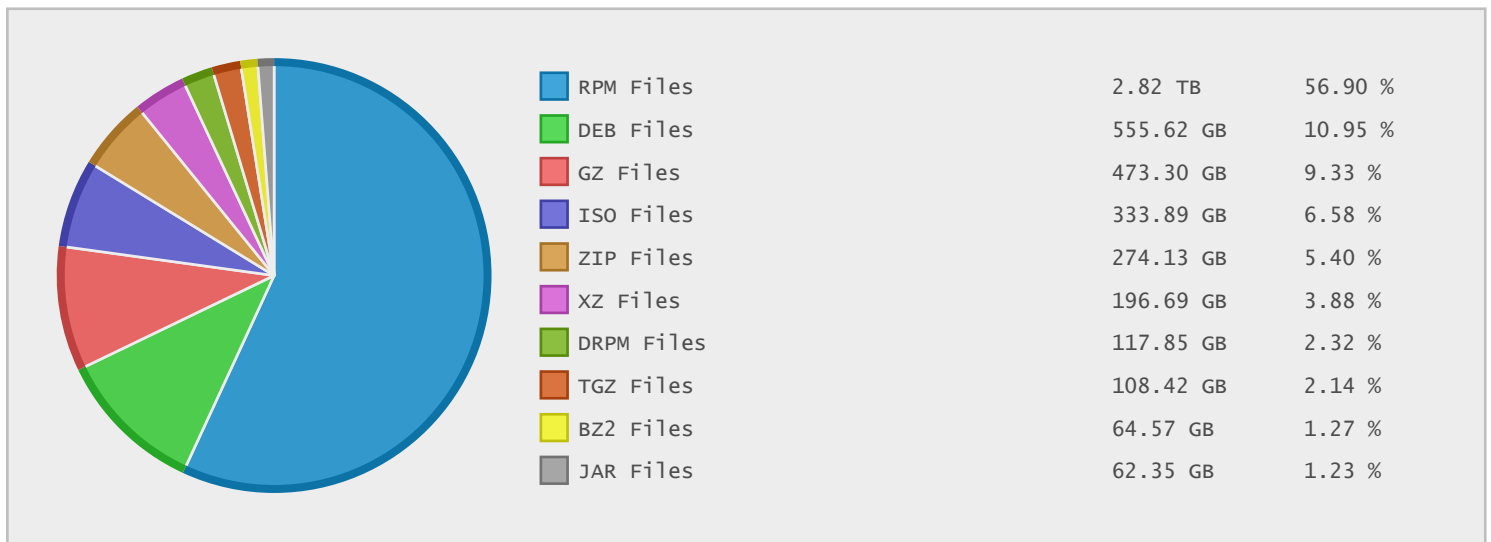

Top 10 File Categories Sorted By Disk Space

Last 12 Months Modified Disk Space History

Last 10 Years Modified Disk Space History

Last 10 Years Modified File Count History

Top 10 File Extensions Sorted By Disk Space

Top 10 File Extensions Sorted By Number of Files

Top 10 File Categories Sorted by Disk Space

Category	Files	Data	Data (%)
Linux Package Files	2766321	3.49 TB	68.53 %
Archive Files	695611	1.10 TB	21.69 %
Disk Image Files	914	349.48 GB	6.70 %
Internet Files	927121	73.28 GB	1.41 %
Miscellaneous Files	391286	32.65 GB	0.63 %
Image Files	10628	15.42 GB	0.30 %
Document Files	225679	13.54 GB	0.26 %
Program Files	1193	12.22 GB	0.23 %
Data Files	321568	10.74 GB	0.21 %
Development Files	19921	1.03 GB	0.02 %