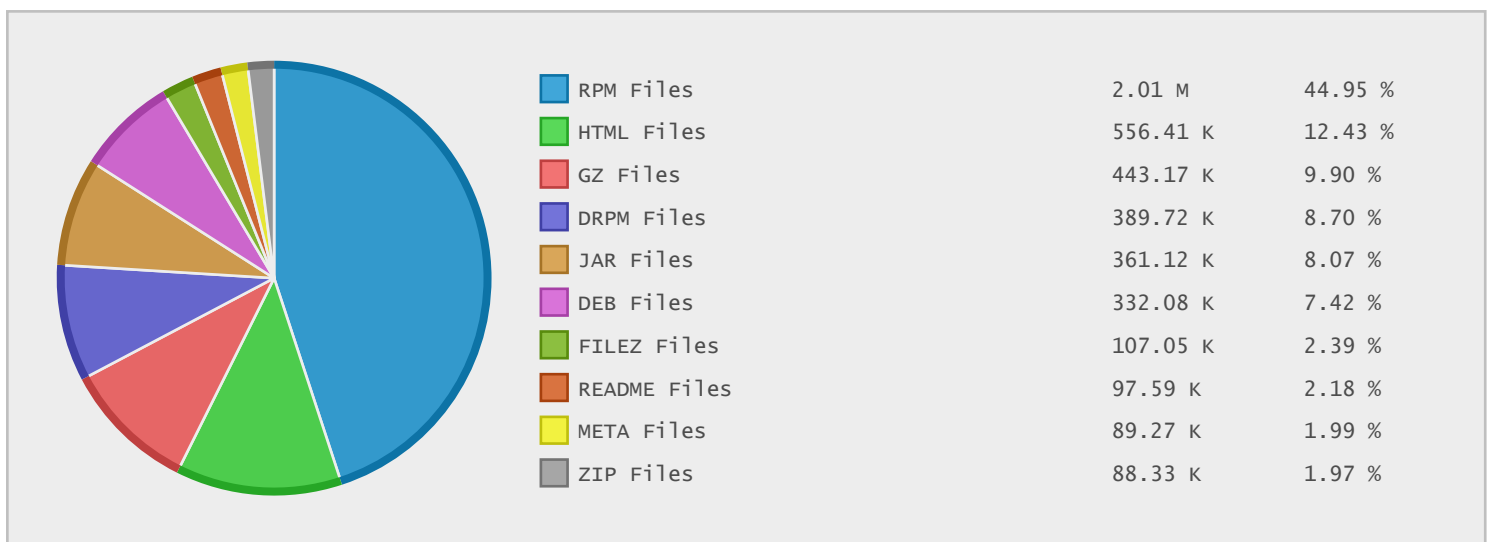

Top 10 File Categories Sorted By Disk Space

Last 12 Months Modified Disk Space History

Last 10 Years Modified Disk Space History

Last 10 Years Modified File Count History

Top 10 File Extensions Sorted By Disk Space

Top 10 File Extensions Sorted By Number of Files

Top 10 File Categories Sorted by Disk Space

Category	Files	Data	Data (%)
Linux Package Files	2766321	3.49 TB	68.53 %
Archive Files	695611	1.10 TB	21.69 %
Disk Image Files	914	349.48 GB	6.70 %
Internet Files	927121	73.28 GB	1.41 %
Miscellaneous Files	391286	32.65 GB	0.63 %
Image Files	10628	15.42 GB	0.30 %
Document Files	225679	13.54 GB	0.26 %
Program Files	1193	12.22 GB	0.23 %
Data Files	321568	10.74 GB	0.21 %
Development Files	19921	1.03 GB	0.02 %