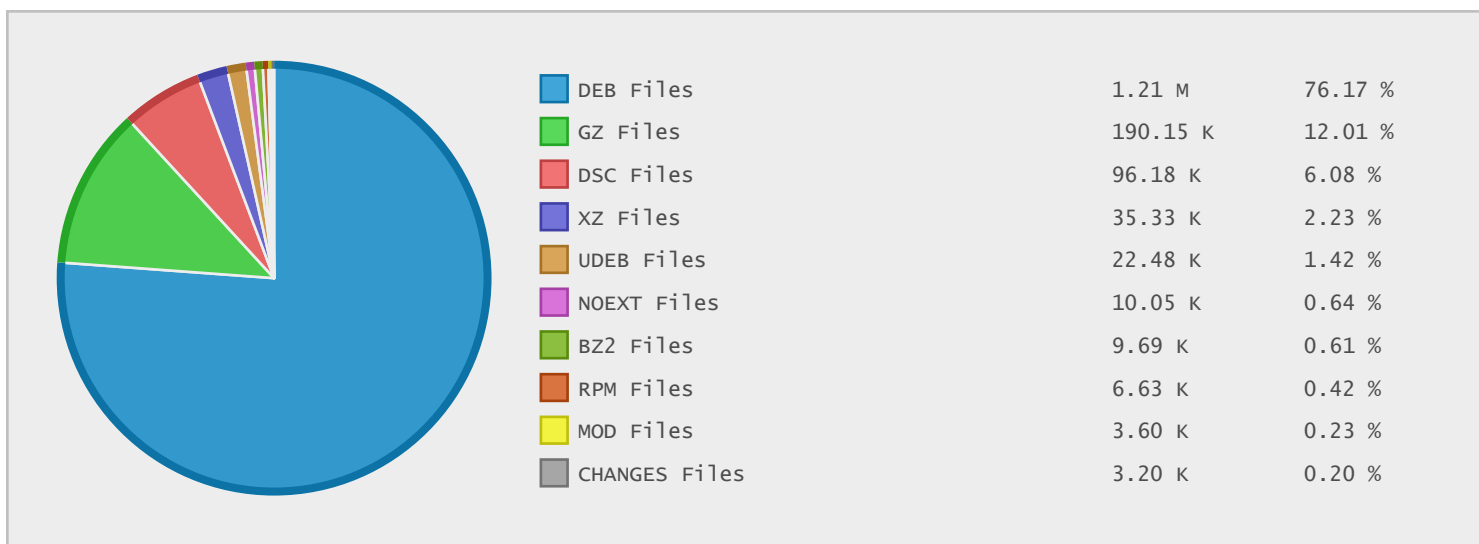

Top 10 File Categories Sorted By Disk Space

Last 12 Months Modified Disk Space History

Last 10 Years Modified Disk Space History

Total:	1579.75 GB
Average:	157.98 GB
Maximum:	493.18 GB
Minimum:	2.09 GB
From:	2006
To:	2015

Last 10 Years Modified File Count History

Total:	1586834 ...
Average:	158683 Files
Maximum:	463918 Files
Minimum:	5503 Files
From:	2006
To:	2015

Top 10 File Extensions Sorted By Disk Space

Top 10 File Extensions Sorted By Number of Files