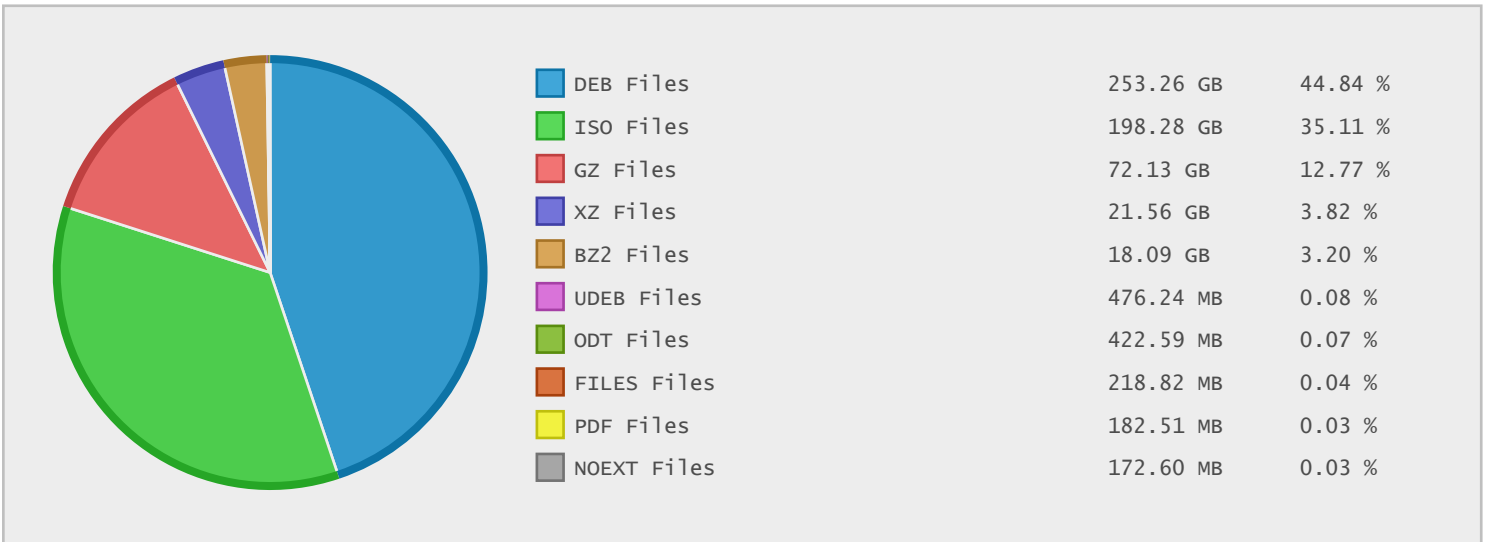

Top 10 File Extensions Sorted By Disk Space