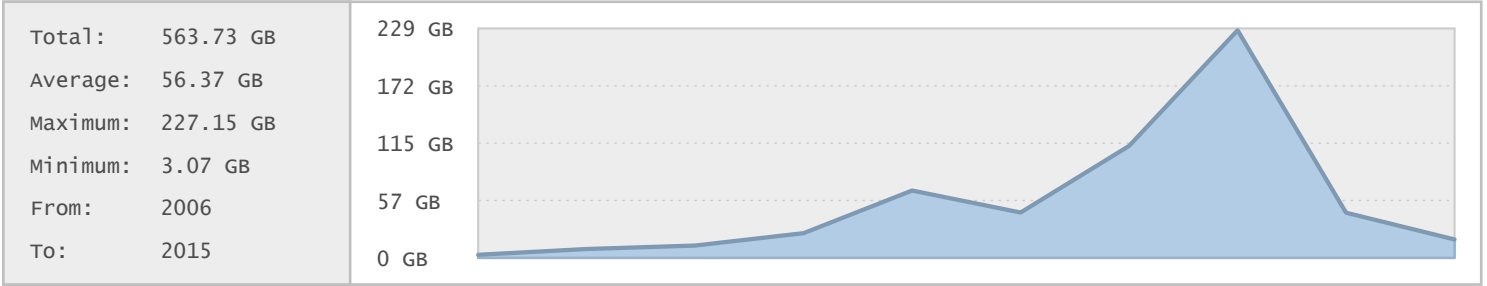

Last 10 Years Modified Disk Space History