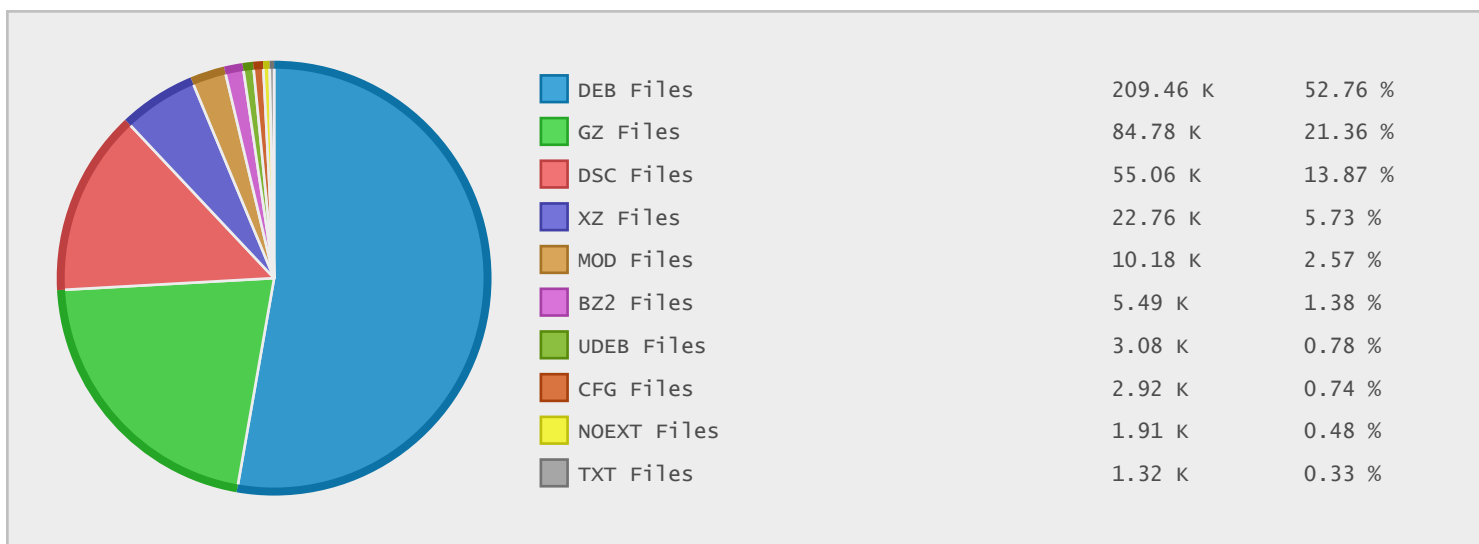

Top 10 File Extensions Sorted By Number of Files