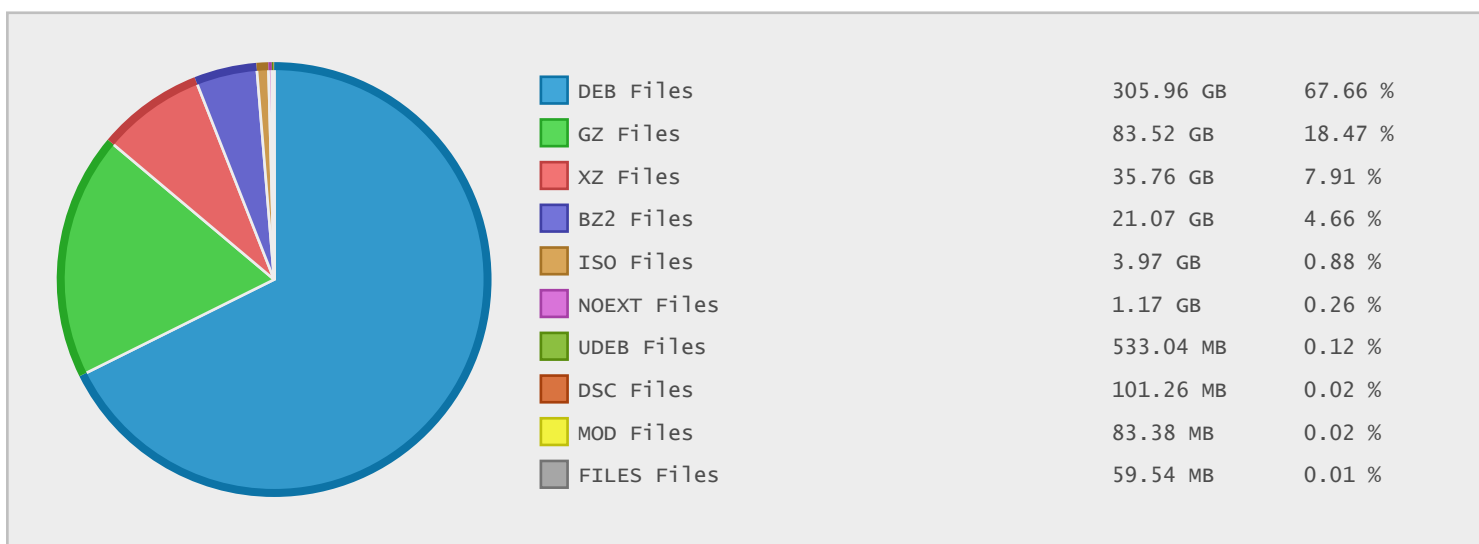

Top 10 File Extensions Sorted By Disk Space