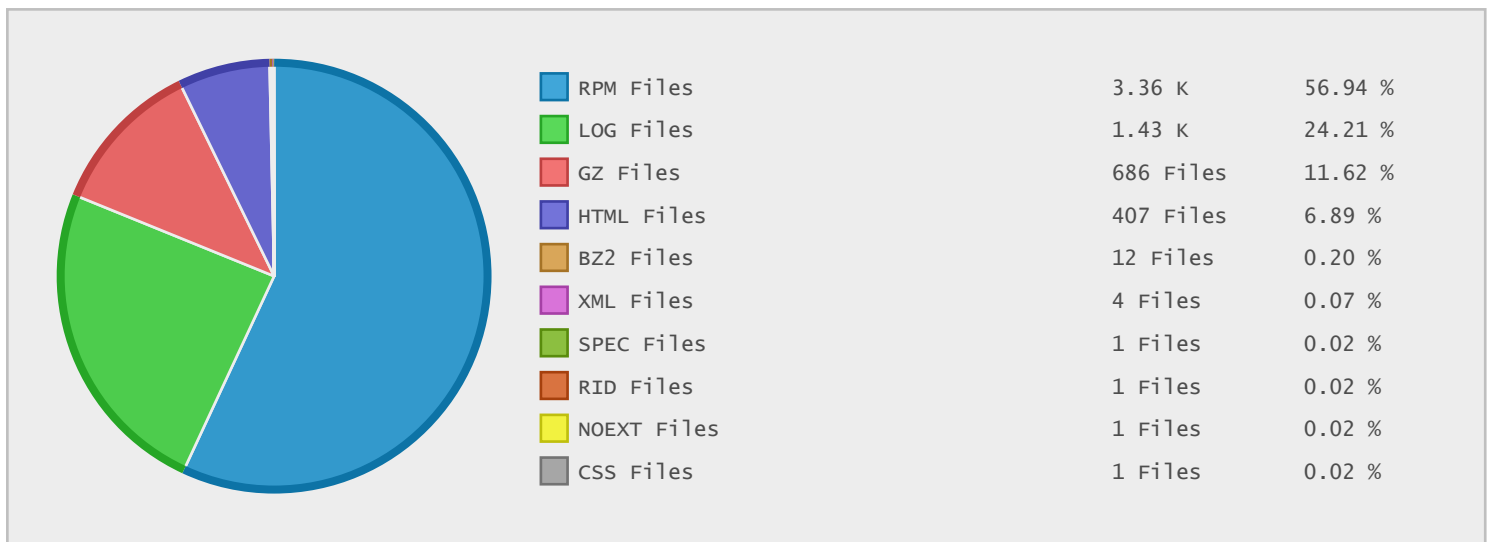

Top 10 File Categories Sorted By Disk Space

Last 12 Months Modified Disk Space History

Last 10 Years Modified Disk Space History

Last 10 Years Modified File Count History

Top 10 File Extensions Sorted By Disk Space

Top 10 File Extensions Sorted By Number of Files

Top 10 File Categories Sorted by Disk Space

Category	Files	Data	Data (%)
Linux Package Files	3361	8.42 GB	96.43 %
Archive Files	698	226.86 MB	2.54 %
Data Files	1429	90.65 MB	1.01 %
Internet Files	408	1.20 MB	0.01 %
Document Files	4	9.86 KB	< 0.01 %
Miscellaneous Files	2	4.65 KB	< 0.01 %
Development Files	1	4.03 KB	< 0.01 %