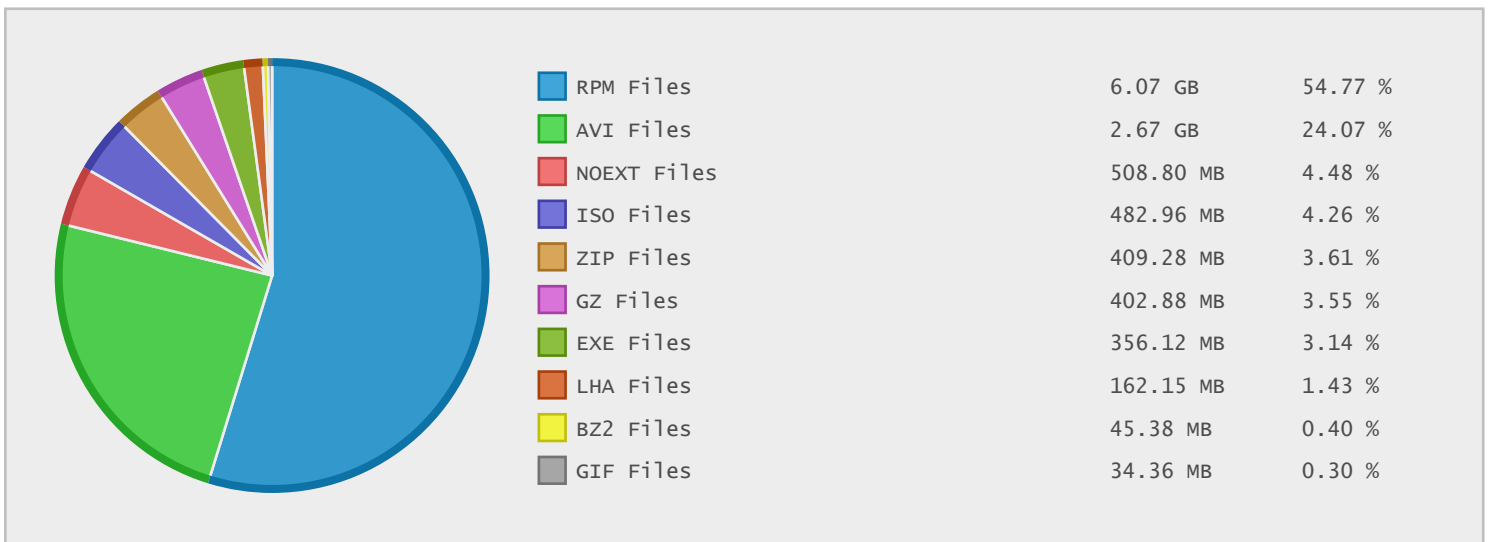

Top 10 File Categories Sorted By Disk Space

Last 12 Months Modified Disk Space History

Last 10 Years Modified Disk Space History

Last 10 Years Modified File Count History

Top 10 File Extensions Sorted By Disk Space

Top 10 File Extensions Sorted By Number of Files

Top 10 File Categories Sorted by Disk Space

Category	Files	Data	Data (%)
Linux Package Files	3452	6.07 GB	53.95 %
Video Files	12	2.67 GB	23.71 %
Archive Files	3033	1.03 GB	9.13 %
Miscellaneous Files	422	570.13 MB	4.95 %
Disk Image Files	2	483.66 MB	4.20 %
Program Files	42	356.12 MB	3.09 %
Image Files	1268	54.71 MB	0.47 %
Music Files	354	33.93 MB	0.29 %
Data Files	225	16.75 MB	0.15 %
Document Files	1149	3.48 MB	0.03 %