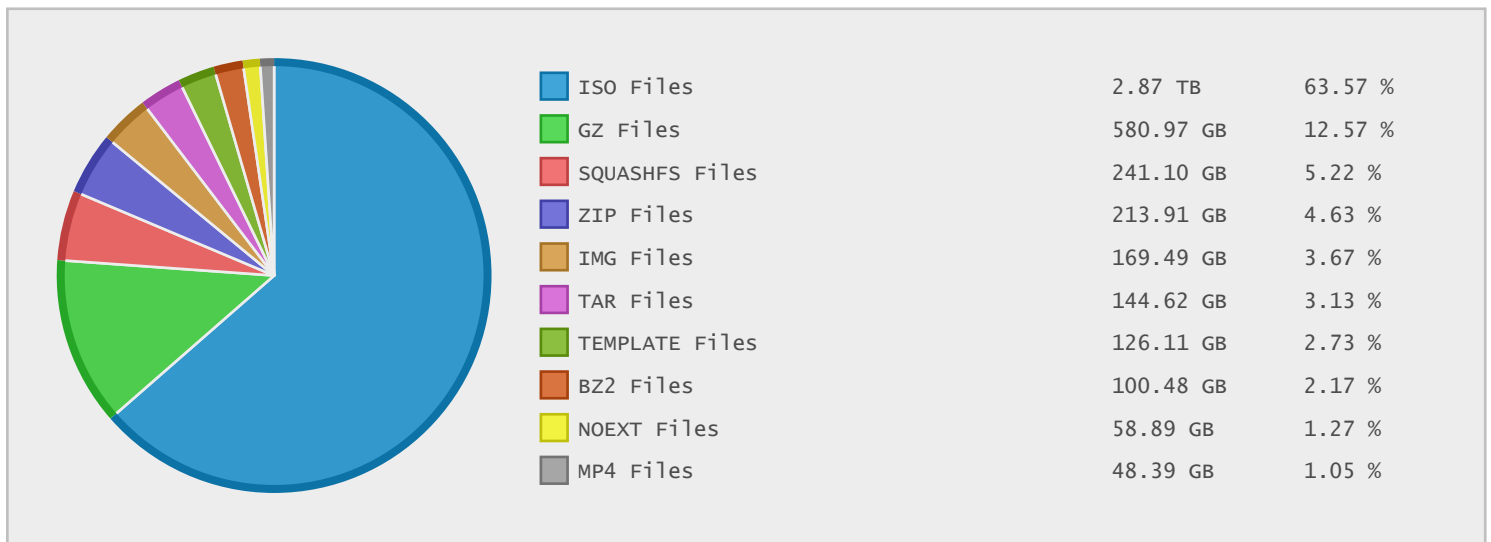

Top 10 File Categories Sorted By Disk Space

Last 12 Months Modified Disk Space History

Last 10 Years Modified Disk Space History

Last 10 Years Modified File Count History

Top 10 File Extensions Sorted By Disk Space

Top 10 File Extensions Sorted By Number of Files

Top 10 File Categories Sorted by Disk Space

| Category | Files | Data | Data (%) |
|---------------------|---------|-----------|----------|
| Disk Image Files | 4336 | 3.14 TB | 66.25 % |
| Archive Files | 90176 | 1.08 TB | 22.67 % |
| Miscellaneous Files | 2214181 | 191.98 GB | 3.95 % |
| Image Files | 1726 | 170.00 GB | 3.50 % |
| Video Files | 370 | 137.21 GB | 2.82 % |
| Music Files | 204 | 17.51 GB | 0.36 % |
| Data Files | 47865 | 10.50 GB | 0.22 % |
| Program Files | 399 | 5.32 GB | 0.11 % |
| Internet Files | 13748 | 2.58 GB | 0.05 % |
| Linux Package Files | 1569 | 1.59 GB | 0.03 % |