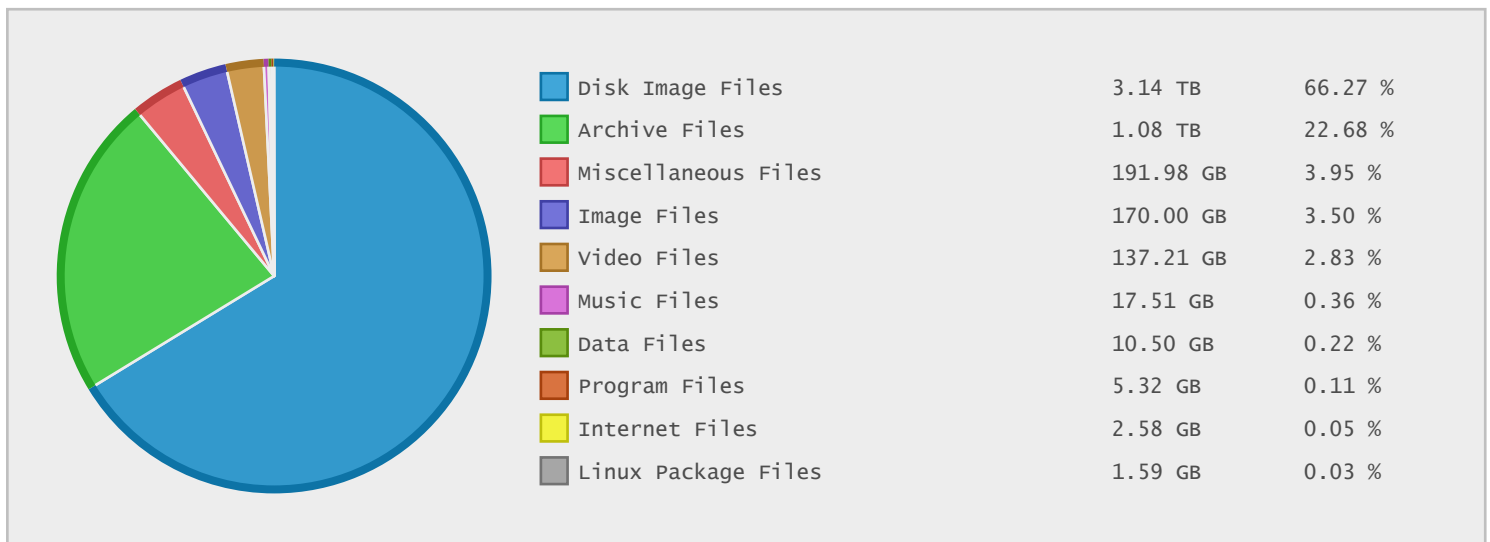

Umea University - FTP Site Statistics

Property	Value
FTP Server	ftp.acc.umu.se
Description	Umea University
Country	Sweden
Scan Date	11/Jun/2015
Total Dirs	55,800
Total Files	2,392,390
Total Data	4.74 TB

Top 20 Directories Sorted by Disk Space

Name	Dirs	Files	Data	Data (%)
/	55800	2392390	4.74 TB	100.00 %
/cdimage	7912	162126	3.68 TB	77.59 %
/cdimage/archive	7014	156578	3.47 TB	73.04 %
/mirror	46906	2229481	1.00 TB	21.16 %
/mirror/turnkeylinux	1154	5770	569.05 GB	11.71 %
/mirror/turnkeylinux/images	8	5765	569.05 GB	11.71 %
/cdimage/archive/6.0.10	170	3951	383.82 GB	7.90 %
/cdimage/archive/5.0.10	102	2263	297.33 GB	6.12 %
/cdimage/archive/7.8.0	148	4982	293.34 GB	6.04 %
/cdimage/weekly-builds	150	4493	172.59 GB	3.55 %
/cdimage/archive/jessie_di_beta_2	137	4480	170.63 GB	3.51 %
/cdimage/archive/jessie_di_rc1	110	4235	170.04 GB	3.50 %
/cdimage/archive/jessie_di_rc2	137	4730	169.73 GB	3.49 %
/cdimage/archive/jessie_di_rc3	110	4337	169.58 GB	3.49 %
/cdimage/archive/jessie_di_beta_1	96	3511	159.16 GB	3.28 %
/cdimage/archive/jessie_di_alpha_1	119	3477	158.29 GB	3.26 %
/cdimage/archive/8.0.0	127	4036	153.01 GB	3.15 %
/cdimage/archive/3.0_r6	113	159	149.15 GB	3.07 %
/mirror/media	41	331	138.45 GB	2.85 %
/mirror/turnkeylinux/images/ovf	0	808	101.03 GB	2.08 %

Top 10 File Categories Sorted By Disk Space