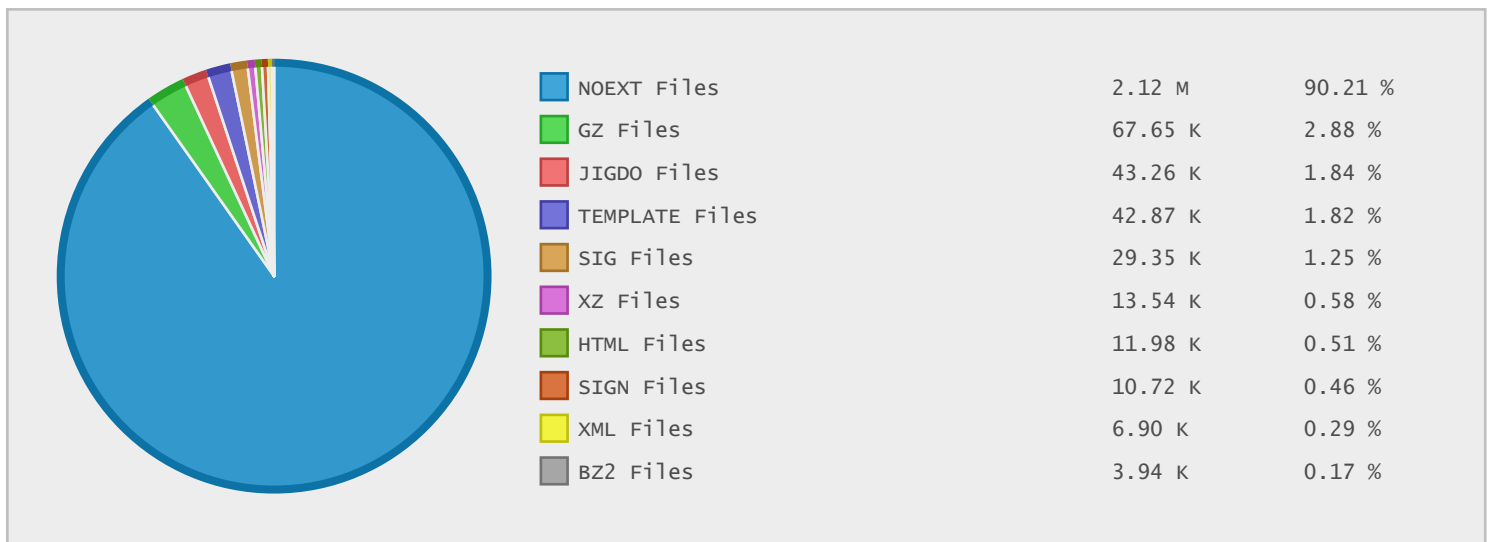

Top 10 File Categories Sorted By Disk Space

Last 12 Months Modified Disk Space History

Last 10 Years Modified Disk Space History

Last 10 Years Modified File Count History

Top 10 File Extensions Sorted By Disk Space

Top 10 File Extensions Sorted By Number of Files

Top 10 File Categories Sorted by Disk Space

| Category | Files | Data | Data (%) |
|---------------------|---------|-----------|----------|
| Disk Image Files | 4336 | 3.14 TB | 66.25 % |
| Archive Files | 90176 | 1.08 TB | 22.67 % |
| Miscellaneous Files | 2214181 | 191.98 GB | 3.95 % |
| Image Files | 1726 | 170.00 GB | 3.50 % |
| Video Files | 370 | 137.21 GB | 2.82 % |
| Music Files | 204 | 17.51 GB | 0.36 % |
| Data Files | 47865 | 10.50 GB | 0.22 % |
| Program Files | 399 | 5.32 GB | 0.11 % |
| Internet Files | 13748 | 2.58 GB | 0.05 % |
| Linux Package Files | 1569 | 1.59 GB | 0.03 % |