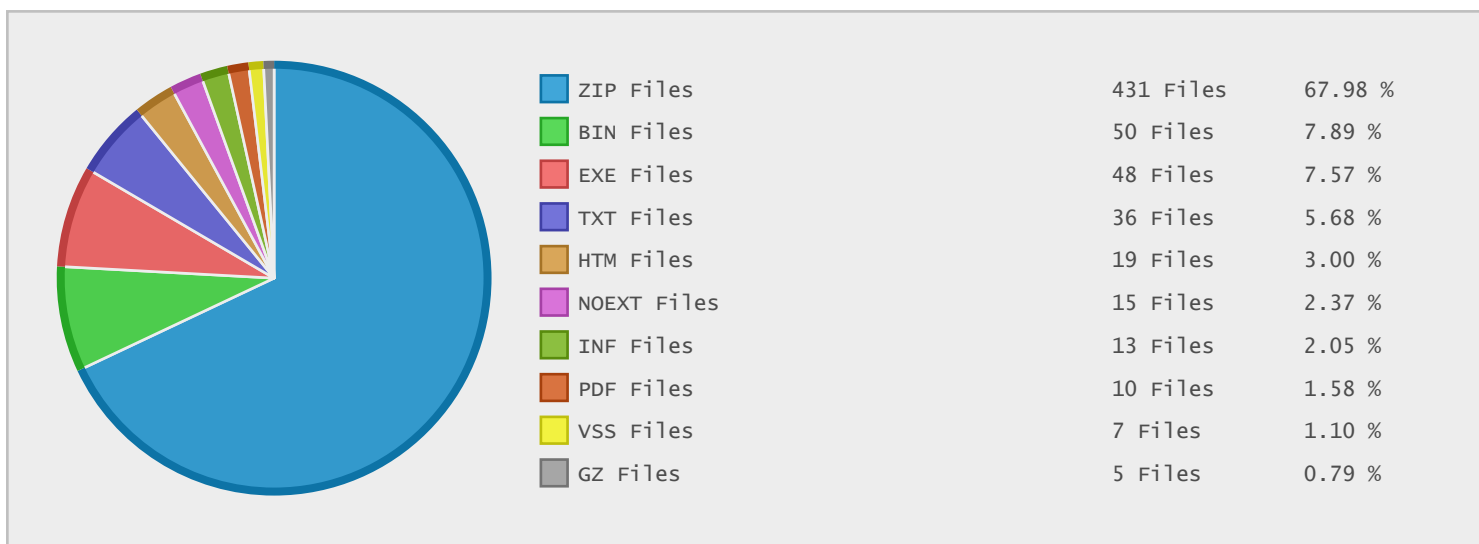

Top 10 File Categories Sorted By Disk Space

Last 12 Months Modified Disk Space History

Last 10 Years Modified Disk Space History

Total:	3.30 GB
Average:	0.33 GB
Maximum:	1.35 GB
Minimum:	0.00 GB
From:	2006
To:	2015

Last 10 Years Modified File Count History

Total:	353 Files
Average:	35 Files
Maximum:	103 Files
Minimum:	0 Files
From:	2006
To:	2015

Top 10 File Extensions Sorted By Disk Space

Top 10 File Extensions Sorted By Number of Files