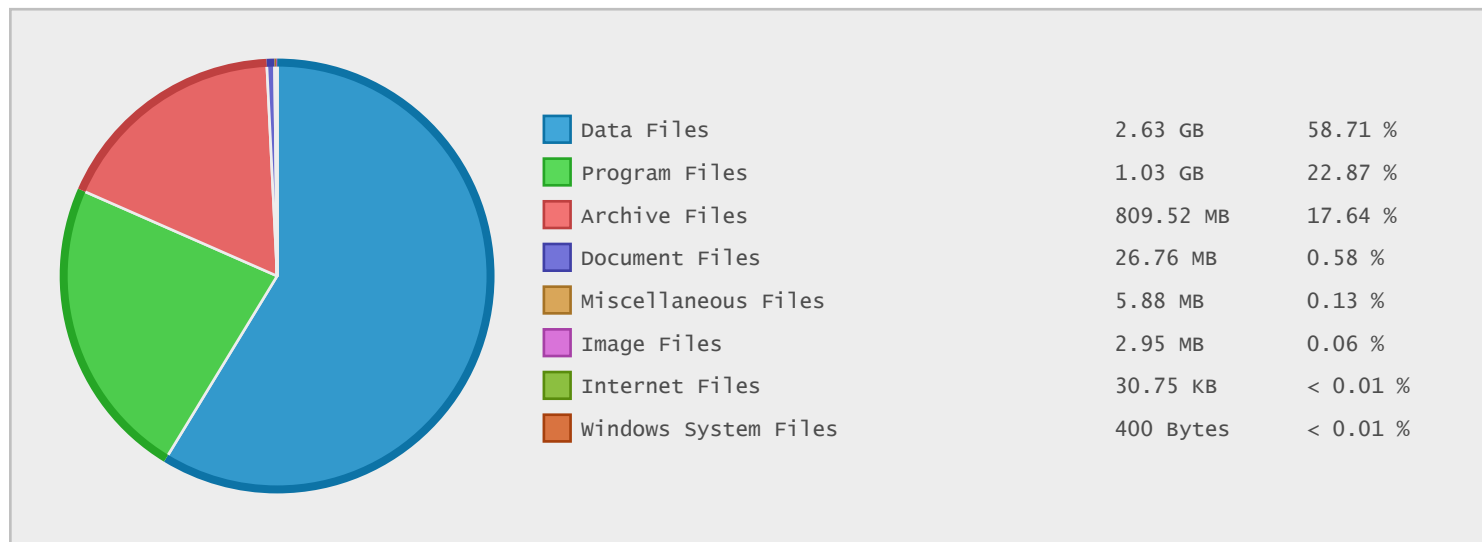

Top 10 File Categories Sorted By Disk Space

Last 12 Months Modified Disk Space History

Last 10 Years Modified Disk Space History

Total:	3.30 GB
Average:	0.33 GB
Maximum:	1.35 GB
Minimum:	0.00 GB
From:	2006
To:	2015

Last 10 Years Modified File Count History

Total:	353 Files
Average:	35 Files
Maximum:	103 Files
Minimum:	0 Files
From:	2006
To:	2015

Top 10 File Extensions Sorted By Disk Space

Top 10 File Extensions Sorted By Number of Files