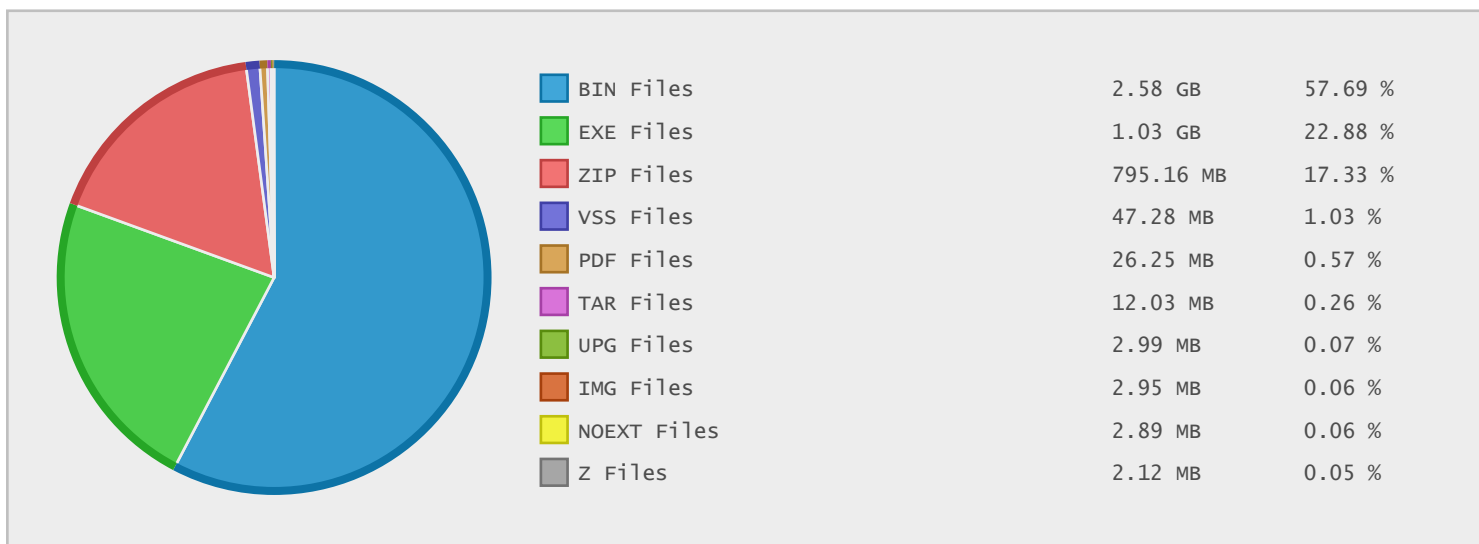

Top 10 File Categories Sorted By Disk Space

Last 12 Months Modified Disk Space History

Last 10 Years Modified Disk Space History

Total:	3.30 GB
Average:	0.33 GB
Maximum:	1.35 GB
Minimum:	0.00 GB
From:	2006
To:	2015

Last 10 Years Modified File Count History

Total:	353 Files
Average:	35 Files
Maximum:	103 Files
Minimum:	0 Files
From:	2006
To:	2015

Top 10 File Extensions Sorted By Disk Space

Top 10 File Extensions Sorted By Number of Files