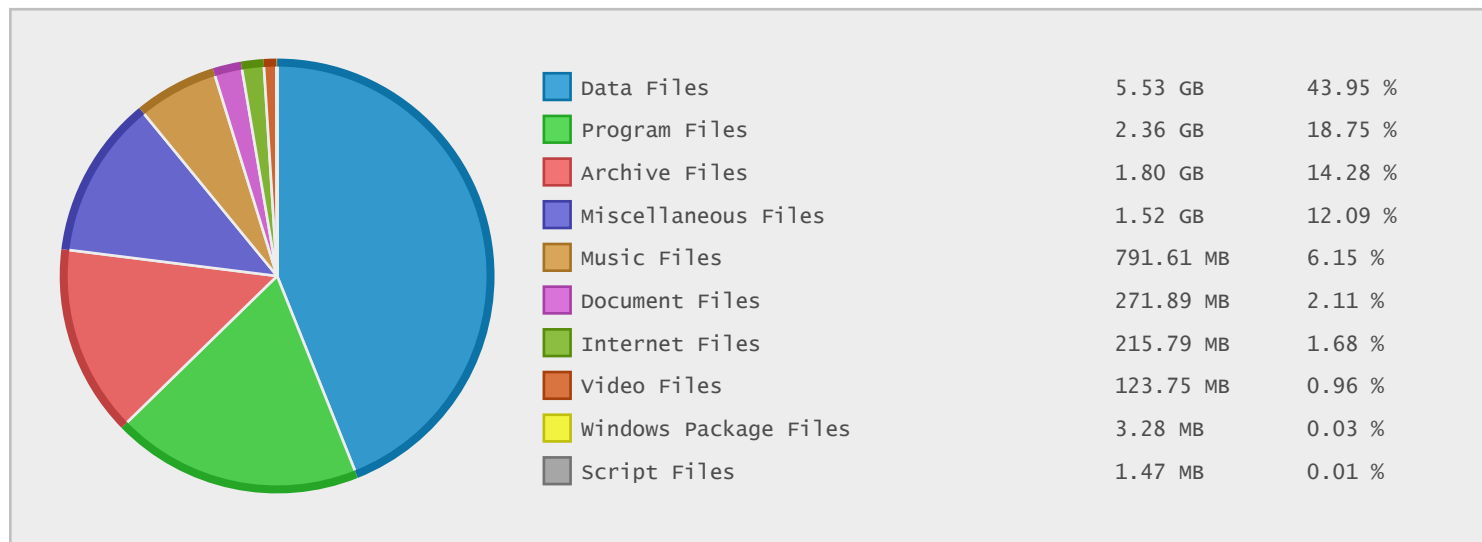

Altair Engineering - FTP Site Statistics

Property	Value
FTP Server	ftp.altair-gmbh.de
Description	Altair Engineering
Country	Germany
Scan Date	11/May/2014
Total Dirs	73
Total Files	479
Total Data	12.58 GB

Top 20 Directories Sorted by Disk Space

Name	Dirs	Files	Data	Data (%)
/	73	479	12.58 GB	100.00 %
/pub	68	479	12.58 GB	100.00 %
/pub/pbsworks	13	112	8.46 GB	67.28 %
/pub/pbsworks/PBS-10.4.2	3	35	5.58 GB	44.38 %
/pub/pbsworks/PBS-10.4.2/PBS_Porta1	0	26	4.38 GB	34.80 %
/pub/edu	47	354	3.98 GB	31.65 %
/pub/edu/protected	39	329	3.04 GB	24.18 %
/pub/pbsworks/PBS-10.4.2/PBS_Professio...	1	9	1.20 GB	9.58 %
/pub/pbsworks/PBS-10.4	2	40	1.15 GB	9.10 %
/pub/pbsworks/PBS-10.4/software	0	23	1.13 GB	8.98 %
/pub/edu/protected/webinars	0	6	876.96 MB	6.81 %
/pub/edu/protected/FormulaStudent_Webinare	5	26	856.49 MB	6.65 %
/pub/edu/StudentRacing_Webinars2012	0	4	791.61 MB	6.15 %
/pub/pbsworks/AppSvc	0	5	761.47 MB	5.91 %
/pub/edu/protected/Liz	0	1	408.32 MB	3.17 %
/pub/edu/protected/FormulaStudent_Webi...	0	12	379.69 MB	2.95 %
/pub/edu/protected/FormulaStudent_Webi...	0	5	288.14 MB	2.24 %
/pub/pbsworks/LMX-11.0	0	2	270.16 MB	2.10 %
/pub/pbsworks/PBS-11.0	1	19	200.10 MB	1.55 %
/pub/edu/protected/Italy	0	2	182.89 MB	1.42 %

Top 10 File Categories Sorted By Disk Space