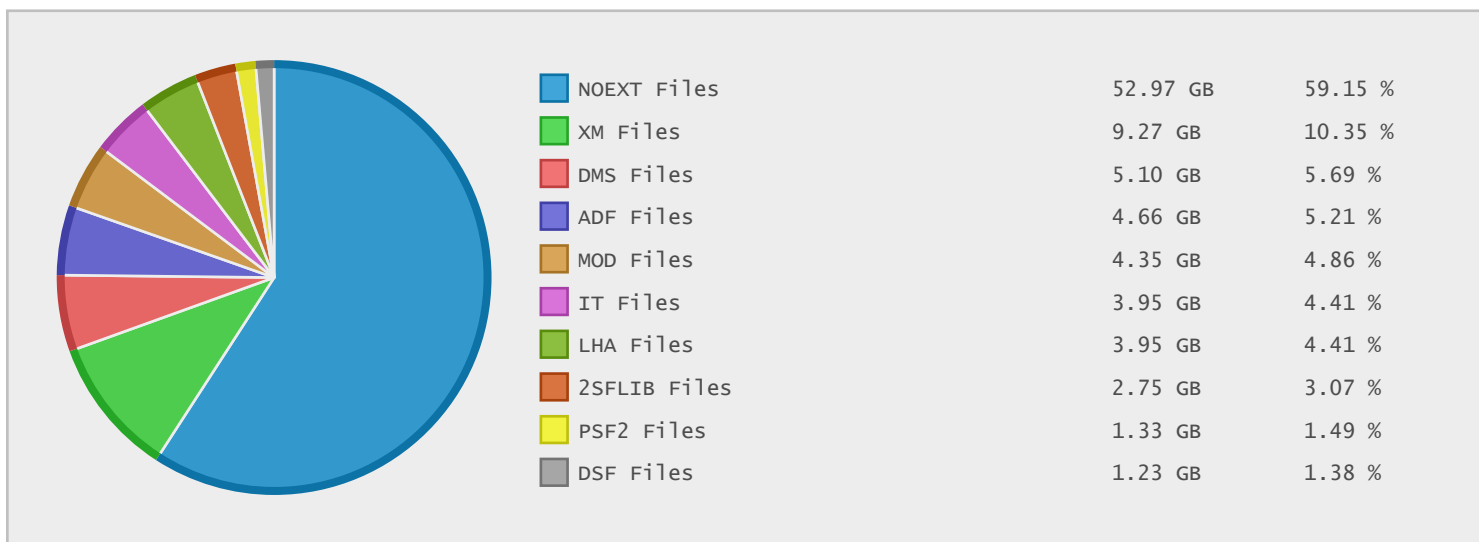

### Last 10 Years Modified Disk Space History

Total:	94.28 GB
Average:	9.43 GB
Maximum:	69.56 GB
Minimum:	0.53 GB
From:	2006
To:	2015

### Last 10 Years Modified File Count History

Total:	465637 Files
Average:	46564 Files
Maximum:	355420 Files
Minimum:	1142 Files
From:	2006
To:	2015

### Top 10 File Extensions Sorted By Disk Space