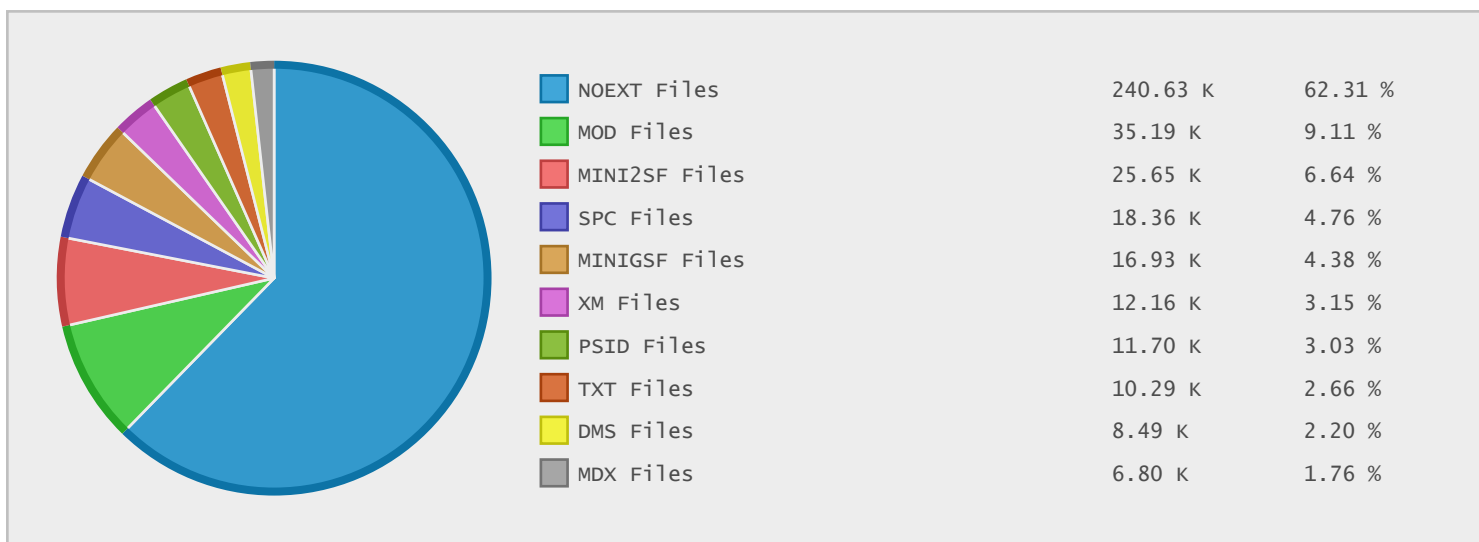

Top 10 File Extensions Sorted By Number of Files