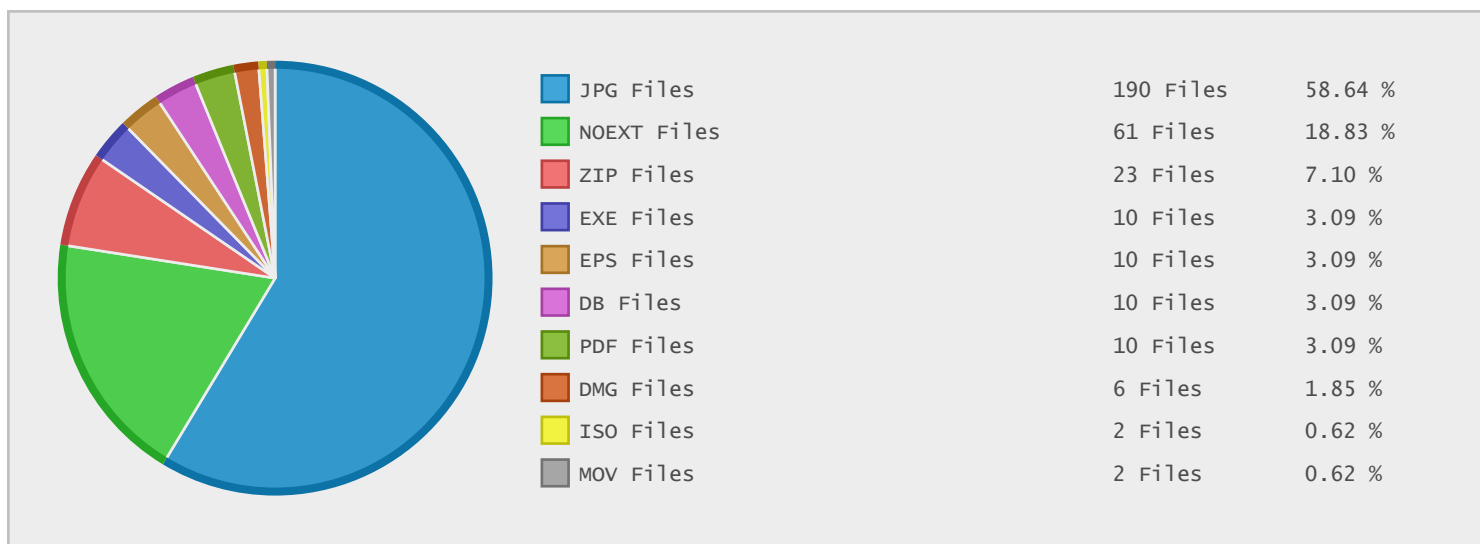

Top 10 File Categories Sorted By Disk Space

Last 12 Months Modified Disk Space History

Last 10 Years Modified Disk Space History

Last 10 Years Modified File Count History

Top 10 File Extensions Sorted By Disk Space

Top 10 File Extensions Sorted By Number of Files

Top 10 File Categories Sorted by Disk Space

| Category | Files | Data | Data (%) |
|---------------------|-------|-----------|----------|
| Disk Image Files | 8 | 7.23 GB | 64.96 % |
| Program Files | 10 | 2.59 GB | 23.29 % |
| Miscellaneous Files | 61 | 597.81 MB | 5.24 % |
| Image Files | 190 | 309.35 MB | 2.71 % |
| Video Files | 2 | 211.31 MB | 1.85 % |
| Archive Files | 23 | 209.05 MB | 1.83 % |
| Document Files | 22 | 11.91 MB | 0.10 % |
| Database Files | 10 | 257.50 KB | < 0.01 % |
| Data Files | 1 | 170 Bytes | < 0.01 % |