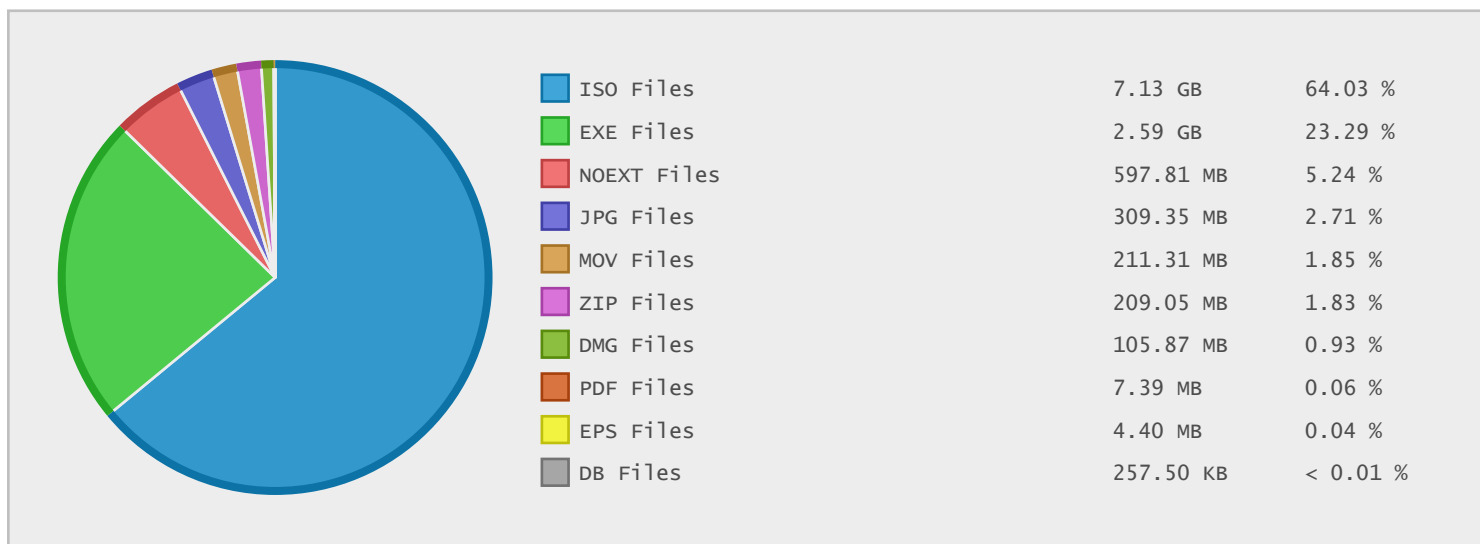

Top 10 File Categories Sorted By Disk Space

Last 12 Months Modified Disk Space History

Last 10 Years Modified Disk Space History

Last 10 Years Modified File Count History

Top 10 File Extensions Sorted By Disk Space

Top 10 File Extensions Sorted By Number of Files

Top 10 File Categories Sorted by Disk Space

| Category | Files | Data | Data (%) |
|---------------------|-------|-----------|----------|
| Disk Image Files | 8 | 7.23 GB | 64.96 % |
| Program Files | 10 | 2.59 GB | 23.29 % |
| Miscellaneous Files | 61 | 597.81 MB | 5.24 % |
| Image Files | 190 | 309.35 MB | 2.71 % |
| Video Files | 2 | 211.31 MB | 1.85 % |
| Archive Files | 23 | 209.05 MB | 1.83 % |
| Document Files | 22 | 11.91 MB | 0.10 % |
| Database Files | 10 | 257.50 KB | < 0.01 % |
| Data Files | 1 | 170 Bytes | < 0.01 % |