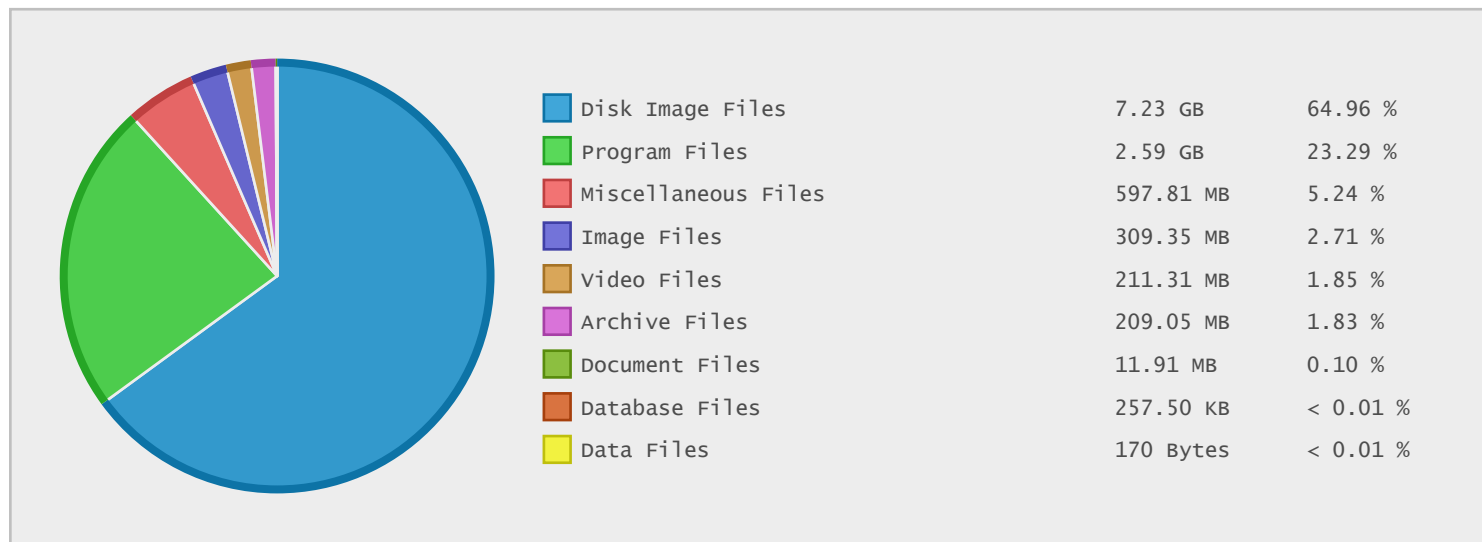

AMOS Software Archive - FTP Site Statistics

Property	Value
FTP Server	ftp.amsoft.cz
Description	AMOS Software Archive
Country	Czech Republic
Scan Date	16/Apr/2015
Total Dirs	69
Total Files	327
Total Data	11.13 GB

Top 20 Directories Sorted by Disk Space

Name	Dirs	Files	Data	Data (%)
/	69	327	11.13 GB	100.00 %
/podpora	6	46	9.83 GB	88.33 %
/podpora/core1	0	7	6.59 GB	59.23 %
/podpora/adobe	3	31	3.23 GB	29.04 %
/podpora/adobe/CS6_DS	0	1	3.23 GB	28.97 %
/marketing	58	273	1.30 GB	11.67 %
/marketing/wacom	36	143	802.74 MB	7.04 %
/marketing/wacom/Videa	8	12	577.33 MB	5.06 %
/marketing/dpssoutez	18	128	408.59 MB	3.58 %
/marketing/wacom/Videa/Bamboo	0	6	357.54 MB	3.14 %
/marketing/wacom/fotky	15	94	221.35 MB	1.94 %
/marketing/wacom/fotky/Cintiq	3	26	161.41 MB	1.42 %
/marketing/wacom/fotky/Cintiq/Cintiq 13HD	0	14	133.54 MB	1.17 %
/marketing/dpssoutez/Fotky	10	101	124.05 MB	1.09 %
/marketing/dpssoutez/Fotky/Stylusy	9	101	124.05 MB	1.09 %
/marketing/adobe	1	2	118.83 MB	1.04 %
/marketing/wacom/Videa/Inkling	0	1	113.45 MB	1.00 %
/marketing/adobe/cs6stinger	0	1	97.87 MB	0.86 %
/marketing/dpssoutez/Videa	1	5	94.64 MB	0.83 %
/marketing/dpssoutez/Videa/Stylusy	0	5	94.64 MB	0.83 %

Top 10 File Categories Sorted By Disk Space