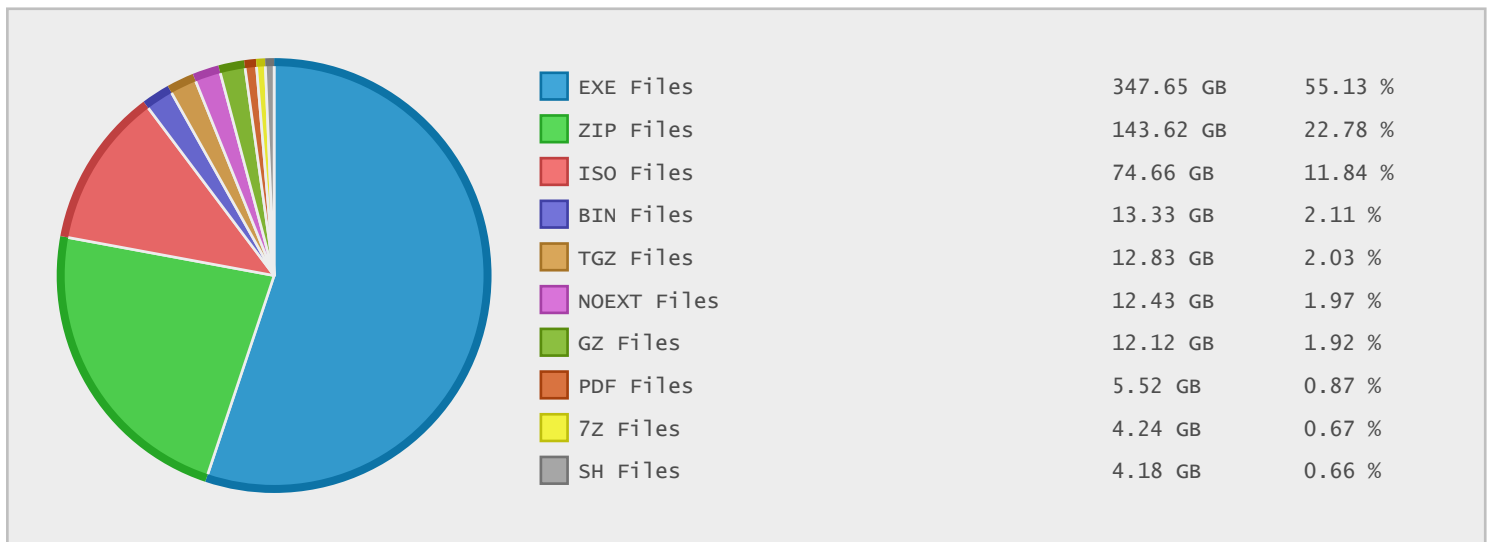

Trend Micro Security Solutions - FTP Site Statistics

| Property | Value |
|-------------|--------------------------------|
| FTP Server | ftp.antivirus.com |
| Description | Trend Micro Security Solutions |
| Country | United States |
| Scan Date | 11/Mar/2015 |
| Total Dirs | 1,123 |
| Total Files | 15,242 |
| Total Data | 652.50 GB |

Top 10 File Categories Sorted By Disk Space

Last 12 Months Modified Disk Space History

Last 10 Years Modified Disk Space History

Last 10 Years Modified File Count History

Top 10 File Extensions Sorted By Disk Space

Top 10 File Extensions Sorted By Number of Files

Top 10 File Categories Sorted by Disk Space

| Category | Files | Data | Data (%) |
|-----------------------|-------|-----------|----------|
| Program Files | 2499 | 347.67 GB | 53.28 % |
| Archive Files | 4360 | 179.36 GB | 27.49 % |
| Disk Image Files | 132 | 76.58 GB | 11.74 % |
| Data Files | 456 | 16.15 GB | 2.47 % |
| Miscellaneous Files | 784 | 15.13 GB | 2.32 % |
| Document Files | 4664 | 5.69 GB | 0.87 % |
| Script Files | 32 | 4.18 GB | 0.64 % |
| Linux Package Files | 429 | 3.86 GB | 0.59 % |
| windows Package Files | 203 | 2.43 GB | 0.37 % |
| Android Files | 58 | 441.64 MB | 0.07 % |