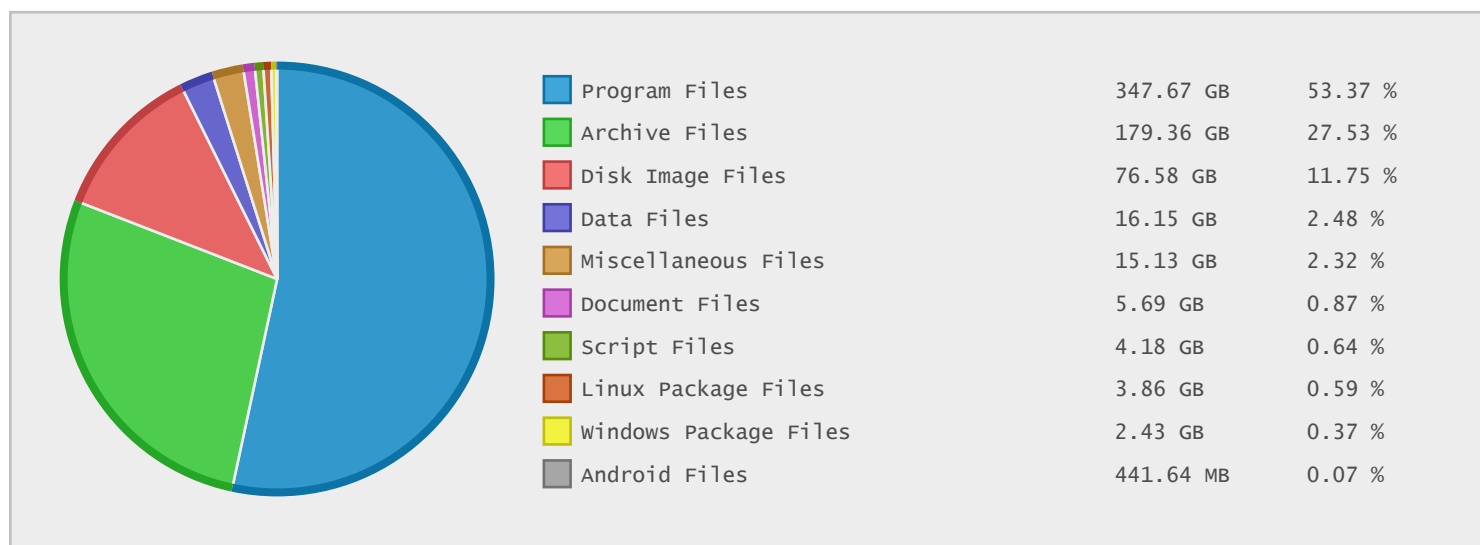

Trend Micro Security Solutions - FTP Site Statistics

Property	Value
FTP Server	ftp.antivirus.com
Description	Trend Micro Security Solutions
Country	United States
Scan Date	11/Mar/2015
Total Dirs	1,123
Total Files	15,242
Total Data	652.50 GB

Top 20 Directories Sorted by Disk Space

Name	Dirs	Files	Data	Data (%)
/	1123	15242	652.50 GB	100.00 %
/products	558	7591	546.78 GB	83.80 %
/products/wfbs	20	424	125.58 GB	19.25 %
/china	409	2379	94.19 GB	14.44 %
/products/emea	0	466	69.58 GB	10.66 %
/products/officescan	11	248	61.30 GB	9.40 %
/products/iwsva	0	55	31.91 GB	4.89 %
/china/TSUT	0	451	25.31 GB	3.88 %
/products/deepsecurity	11	1048	23.33 GB	3.58 %
/products/tti	130	182	17.87 GB	2.74 %
/products/patches	1	672	17.54 GB	2.69 %
/products/Titanium	18	193	17.18 GB	2.63 %
/china/officescan	61	287	16.39 GB	2.51 %
/products/securecloud	3	262	15.81 GB	2.42 %
/products/officescan/EMEA	7	95	12.57 GB	1.93 %
/products/tis	12	153	11.17 GB	1.71 %
/products/largefile	2	13	11.07 GB	1.70 %
/products/tmcm	0	42	10.66 GB	1.63 %
/products/interscan	2	69	9.50 GB	1.46 %
/products/scanmail	0	92	8.65 GB	1.33 %

Top 10 File Categories Sorted By Disk Space