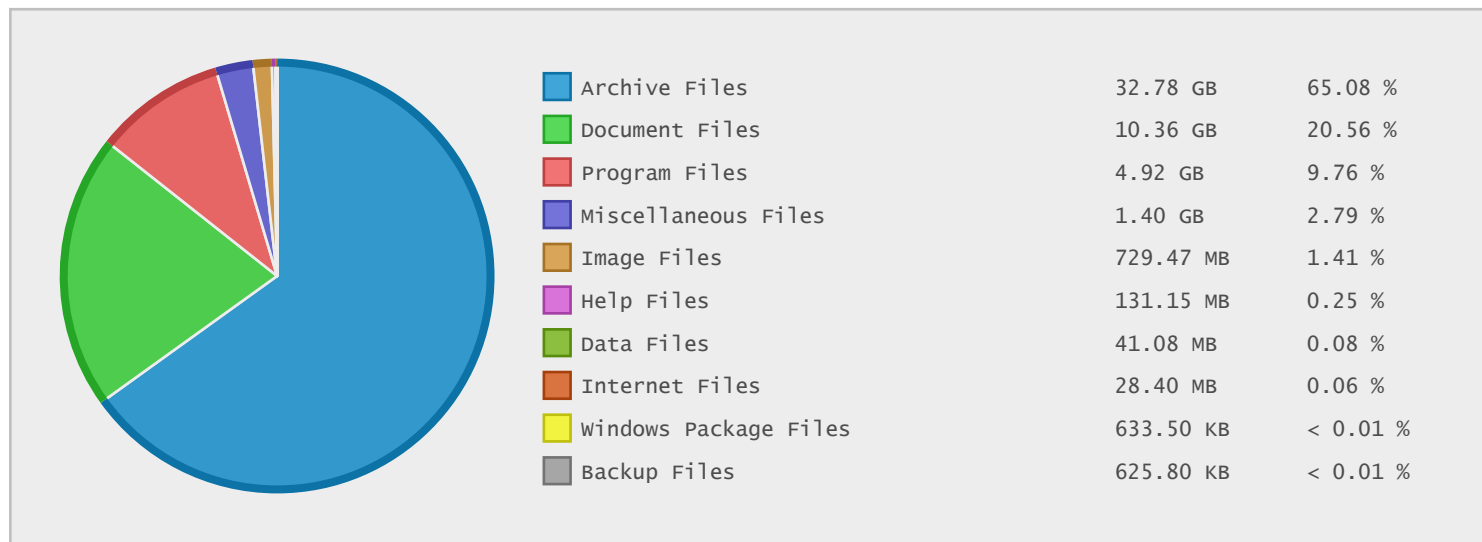

Aopen Software Archive - FTP Site Statistics

| Property | Value |
|-------------|------------------------|
| FTP Server | ftp.aopen.co.jp |
| Description | Aopen Software Archive |
| Country | Japan |
| Scan Date | 08/Aug/2014 |
| Total Dirs | 4,087 |
| Total Files | 18,001 |
| Total Data | 50.36 GB |

Top 20 Directories Sorted by Disk Space

| Name | Dirs | Files | Data | Data (%) |
|-----------------------------|------|-------|----------|----------|
| / | 4087 | 18001 | 50.36 GB | 100.00 % |
| /pub | 3673 | 16867 | 24.22 GB | 48.09 % |
| /pub02 | 147 | 483 | 16.90 GB | 33.55 % |
| /pub02/driver | 45 | 195 | 10.93 GB | 21.71 % |
| /pub01 | 264 | 651 | 9.25 GB | 18.36 % |
| /pub02/driver/acp | 11 | 125 | 8.19 GB | 16.26 % |
| /pub/driver | 366 | 1592 | 6.42 GB | 12.75 % |
| /pub01/driver | 49 | 187 | 5.45 GB | 10.83 % |
| /pub02/minipc | 41 | 135 | 5.06 GB | 10.06 % |
| /pub02/minipc/driver | 11 | 90 | 4.99 GB | 9.91 % |
| /pub/manual | 488 | 1655 | 4.36 GB | 8.66 % |
| /pub02/driver/acp/chipset | 0 | 23 | 4.01 GB | 7.96 % |
| /pub/xccube | 202 | 681 | 3.92 GB | 7.78 % |
| /pub/manual/mb | 392 | 1208 | 3.89 GB | 7.73 % |
| /pub/nb | 150 | 730 | 3.76 GB | 7.46 % |
| /pub/driver/mb | 195 | 525 | 3.75 GB | 7.44 % |
| /pub01/driver/mb | 16 | 77 | 3.28 GB | 6.52 % |
| /pub01/xccube | 73 | 185 | 2.29 GB | 4.55 % |
| /pub01/driver/mb/nvidia | 2 | 21 | 2.09 GB | 4.14 % |
| /pub01/driver/mb/nvidia/aio | 0 | 18 | 2.06 GB | 4.10 % |

Top 10 File Categories Sorted By Disk Space

Last 12 Months Modified Disk Space History

Last 10 Years Modified Disk Space History

| | |
|----------|----------|
| Total: | 34.90 GB |
| Average: | 3.49 GB |
| Maximum: | 4.86 GB |
| Minimum: | 1.16 GB |
| From: | 2005 |
| To: | 2014 |

Last 10 Years Modified File Count History

| | |
|----------|------------|
| Total: | 9213 Files |
| Average: | 921 Files |
| Maximum: | 6932 Files |
| Minimum: | 45 Files |
| From: | 2005 |
| To: | 2014 |