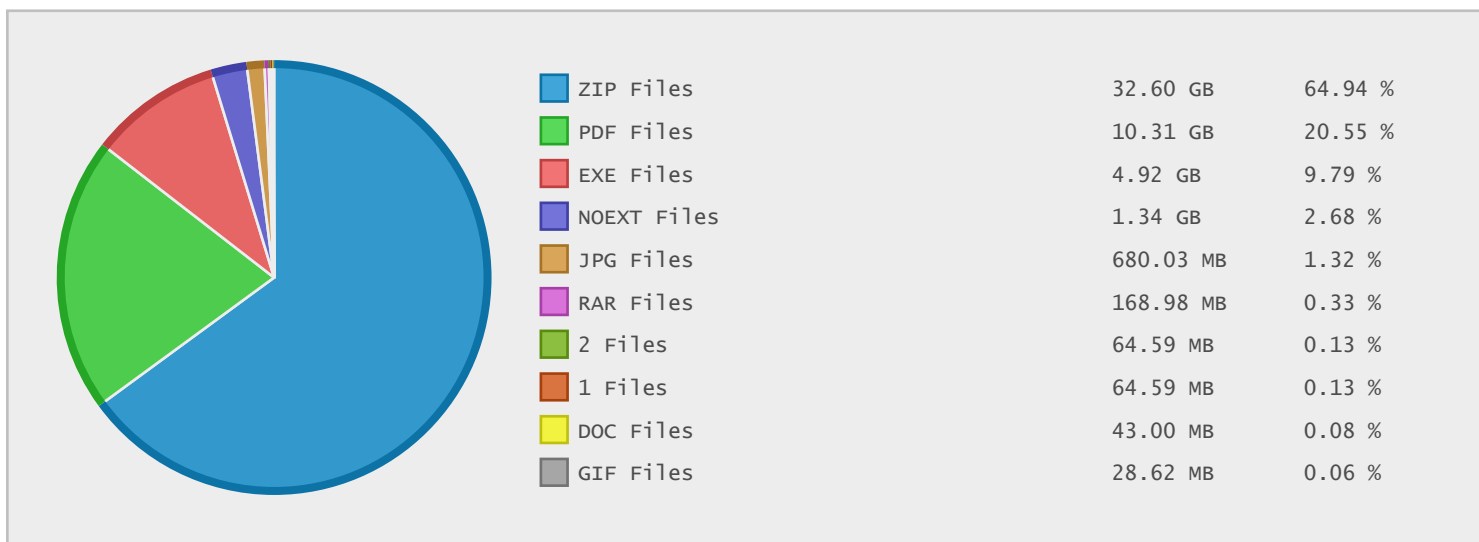

Top 10 File Extensions Sorted By Disk Space