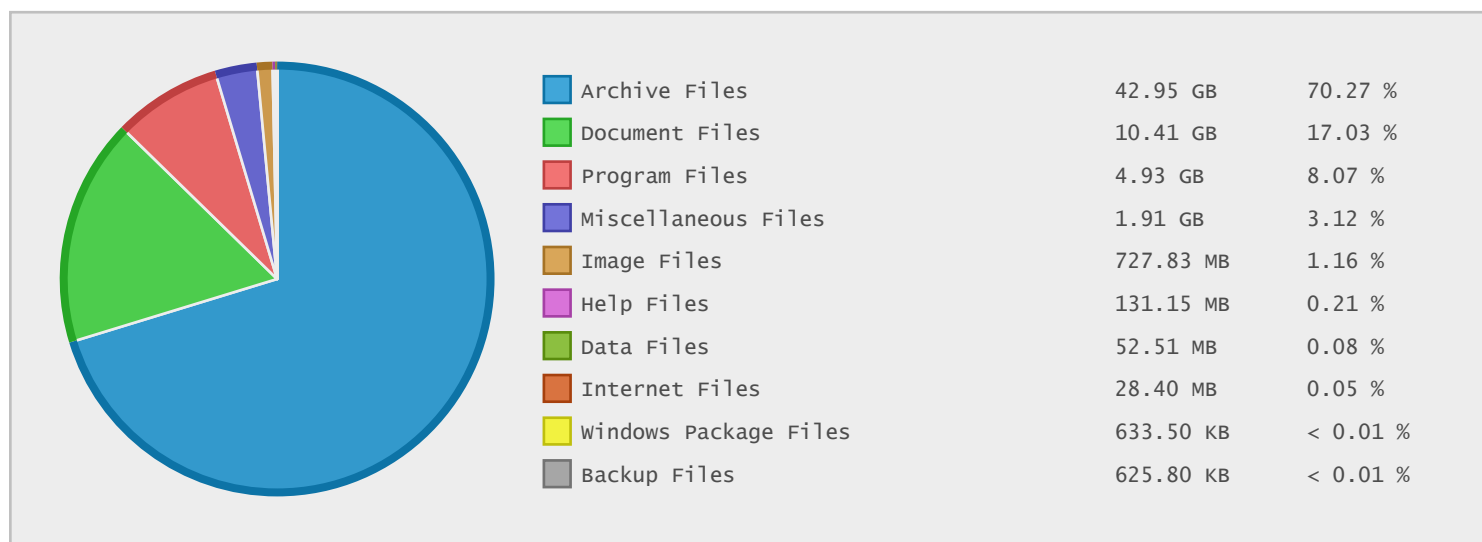

AOPEN Archive - FTP Site Statistics

Property	Value
FTP Server	ftp.aopen.com
Description	AOPEN Archive
Country	United States
Scan Date	05/Nov/2015
Total Dirs	4,108
Total Files	18,161
Total Data	61.12 GB

Top 20 Directories Sorted by Disk Space

Name	Dirs	Files	Data	Data (%)
/	4108	18161	61.12 GB	100.00 %
/pub02	167	647	27.70 GB	45.32 %
/pub	3674	16863	24.17 GB	39.55 %
/pub02/driver	51	308	21.58 GB	35.32 %
/pub02/driver/acp	12	174	13.49 GB	22.07 %
/pub01	264	651	9.25 GB	15.13 %
/pub/driver	366	1592	6.42 GB	10.51 %
/pub02/driver/acp/chipset	0	31	5.97 GB	9.76 %
/pub01/driver	49	187	5.45 GB	8.92 %
/pub02/minipc	41	135	5.06 GB	8.29 %
/pub02/minipc/driver	11	90	4.99 GB	8.17 %
/pub02/driver/warmtouch	10	68	4.65 GB	7.61 %
/pub/manual	488	1655	4.36 GB	7.14 %
/pub/xccube	202	680	3.91 GB	6.40 %
/pub/manual/mb	392	1208	3.89 GB	6.37 %
/pub/nb	150	730	3.81 GB	6.23 %
/pub/driver/mb	195	525	3.75 GB	6.13 %
/pub01/driver/mb	16	77	3.28 GB	5.37 %
/pub02/driver/acp/vga	0	44	2.50 GB	4.09 %
/pub01/xccube	73	185	2.29 GB	3.75 %

Top 10 File Categories Sorted By Disk Space

Last 12 Months Modified Disk Space History

Last 10 Years Modified Disk Space History

Total:	41.95 GB
Average:	4.20 GB
Maximum:	7.64 GB
Minimum:	1.16 GB
From:	2006
To:	2015

Last 10 Years Modified File Count History

Total:	8404 Files
Average:	840 Files
Maximum:	6929 Files
Minimum:	50 Files
From:	2006
To:	2015

Top 10 File Extensions Sorted By Disk Space

Top 10 File Extensions Sorted By Number of Files