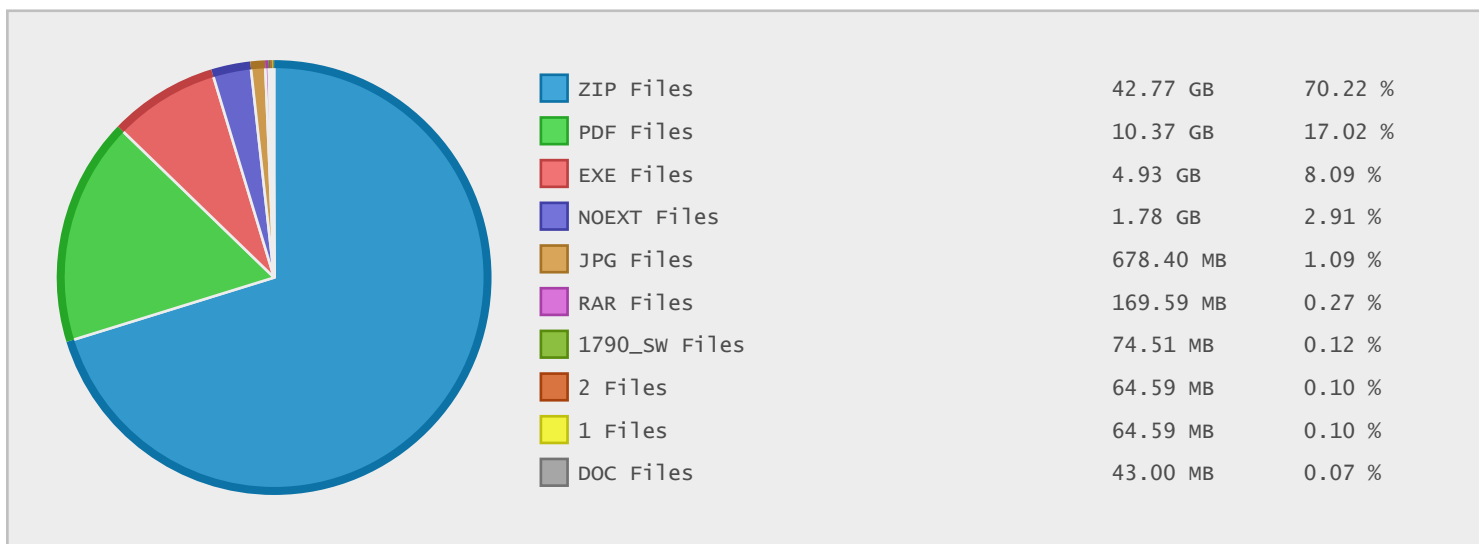

AOPEN Archive - FTP Site Statistics

Property	Value
FTP Server	ftp.aopen.com
Description	AOPEN Archive
Country	United States
Scan Date	05/Nov/2015
Total Dirs	4,108
Total Files	18,161
Total Data	61.12 GB

Top 10 File Categories Sorted By Disk Space

Last 12 Months Modified Disk Space History

Last 10 Years Modified Disk Space History

Total:	41.95 GB
Average:	4.20 GB
Maximum:	7.64 GB
Minimum:	1.16 GB
From:	2006
To:	2015

Last 10 Years Modified File Count History

Total:	8404 Files
Average:	840 Files
Maximum:	6929 Files
Minimum:	50 Files
From:	2006
To:	2015

Top 10 File Extensions Sorted By Disk Space

Top 10 File Extensions Sorted By Number of Files