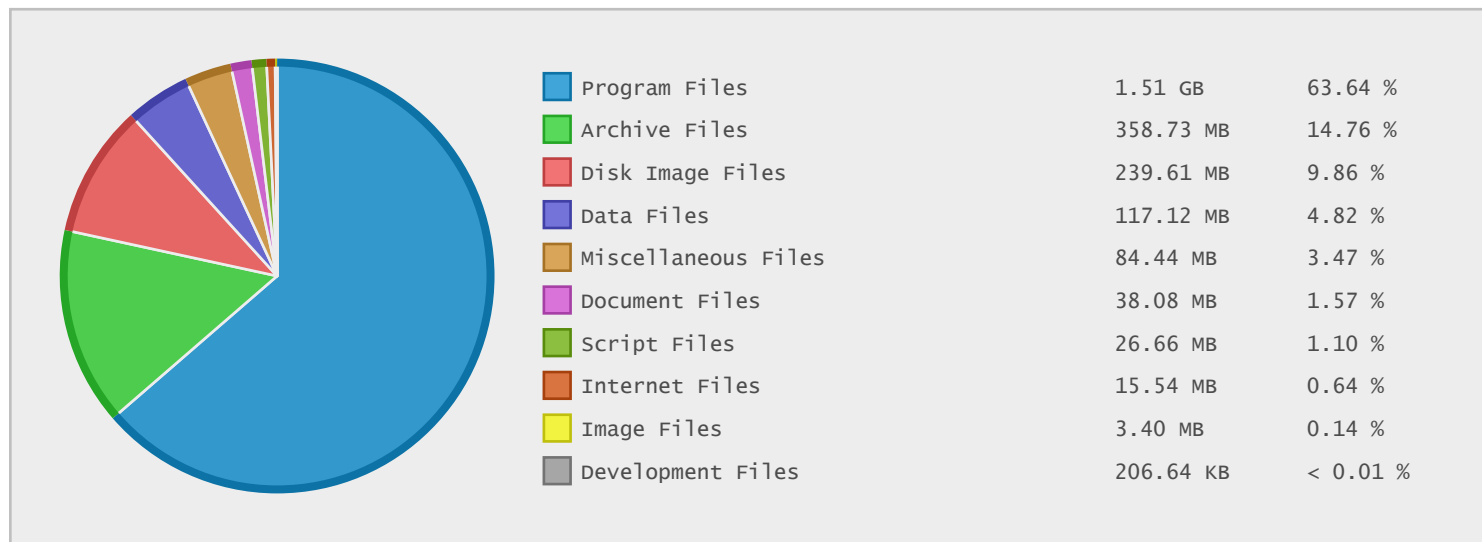

April System Design - FTP Site Statistics

Property	Value
FTP Server	ftp.april.se
Description	April System Design
Country	Sweden
Scan Date	29/Aug/2015
Total Dirs	145
Total Files	1,252
Total Data	2.37 GB

Top 20 Directories Sorted by Disk Space

Name	Dirs	Files	Data	Data (%)
/	145	1252	2.37 GB	100.00 %
/pub	144	1252	2.37 GB	100.00 %
/pub/anita	15	293	1.08 GB	45.60 %
/pub/anita/preview	0	117	703.99 MB	28.96 %
/pub/DynaPass	5	85	362.61 MB	14.92 %
/pub/fusion95	27	390	238.84 MB	9.83 %
/pub/cd	0	2	236.74 MB	9.74 %
/pub/anita/Inhouse	0	44	222.12 MB	9.14 %
/pub/janita	59	340	206.26 MB	8.49 %
/pub/JRE	1	15	193.02 MB	7.94 %
/pub/janita/archive	29	175	162.69 MB	6.69 %
/pub/DynaPass/Preview	0	35	158.92 MB	6.54 %
/pub/JRE/14	0	7	102.71 MB	4.23 %
/pub/fusion95/sco	0	47	61.44 MB	2.53 %
/pub/fusion95/preview	9	70	47.03 MB	1.93 %
/pub/janita/preview	24	96	31.01 MB	1.28 %
/pub/janita/archive/macosx	28	84	29.41 MB	1.21 %
/pub/DynaPass/annons	0	2	26.24 MB	1.08 %
/pub/fusion95/aix_4	0	60	25.50 MB	1.05 %
/pub/fusion95/dec	0	31	23.27 MB	0.96 %

Top 10 File Categories Sorted By Disk Space

Last 12 Months Modified Disk Space History

Last 10 Years Modified Disk Space History

Total:	1.63 GB
Average:	0.16 GB
Maximum:	0.43 GB
Minimum:	0.04 GB
From:	2006
To:	2015

Last 10 Years Modified File Count History

Total:	447 Files
Average:	45 Files
Maximum:	96 Files
Minimum:	22 Files
From:	2006
To:	2015

Top 10 File Extensions Sorted By Disk Space

Top 10 File Extensions Sorted By Number of Files