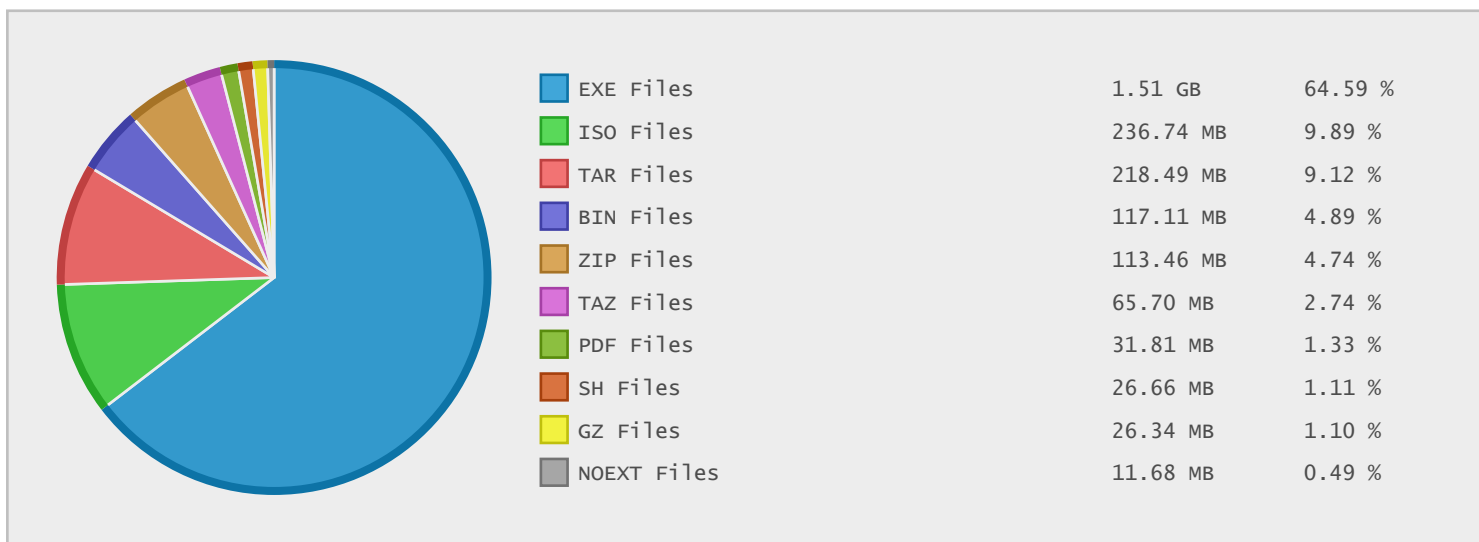

Top 10 File Categories Sorted By Disk Space

Last 12 Months Modified Disk Space History

Last 10 Years Modified Disk Space History

Total:	1.63 GB
Average:	0.16 GB
Maximum:	0.43 GB
Minimum:	0.04 GB
From:	2006
To:	2015

Last 10 Years Modified File Count History

Total:	447 Files
Average:	45 Files
Maximum:	96 Files
Minimum:	22 Files
From:	2006
To:	2015

Top 10 File Extensions Sorted By Disk Space

Top 10 File Extensions Sorted By Number of Files