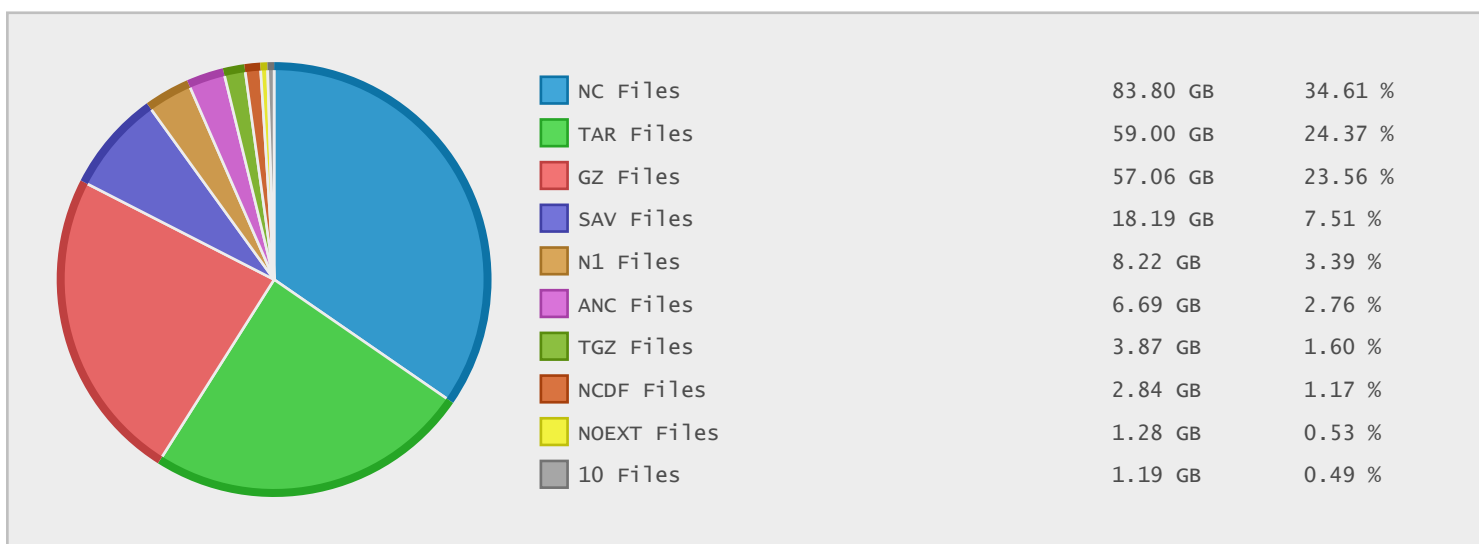

### Last 10 Years Modified Disk Space History

Total:	239.29 GB
Average:	23.93 GB
Maximum:	104.97 GB
Minimum:	0.15 GB
From:	2006
To:	2015

### Last 10 Years Modified File Count History

Total:	18749 Files
Average:	1875 Files
Maximum:	9142 Files
Minimum:	1 Files
From:	2006
To:	2015

### Top 10 File Extensions Sorted By Disk Space