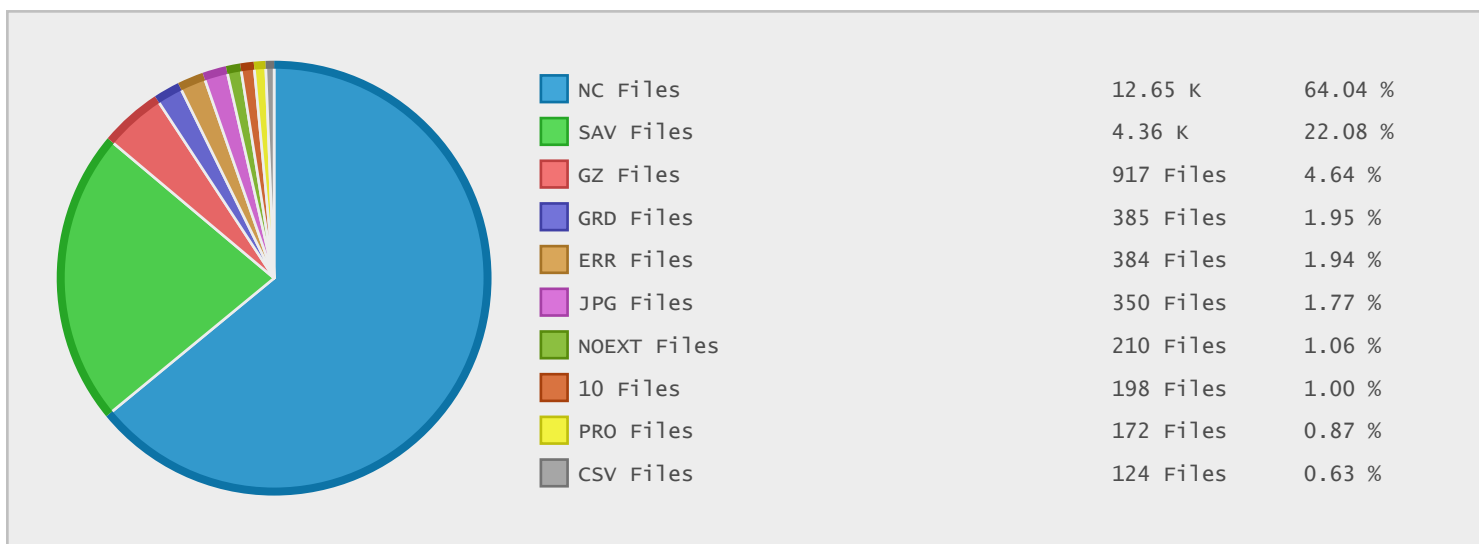

Top 10 File Extensions Sorted By Number of Files