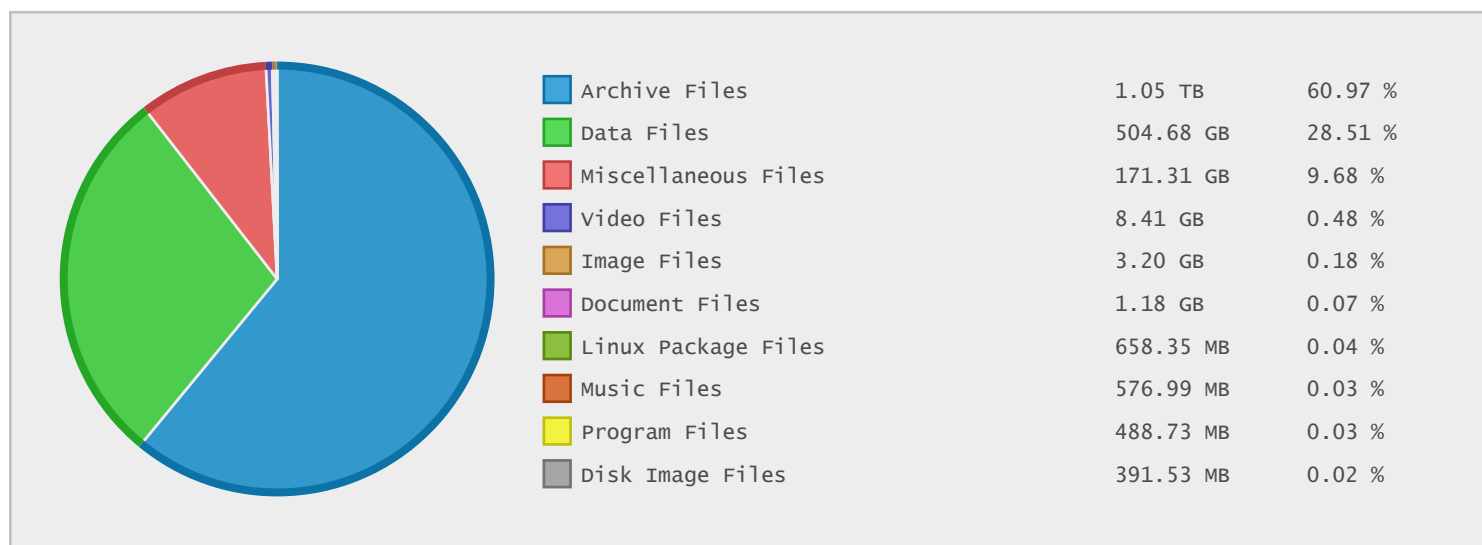

Property	Value
FTP Server	ftp.atnf.csiro.au
Description	Australian Scientific Research Org.
Country	Australia
Scan Date	19/Dec/2014
Total Dirs	3,293
Total Files	61,937
Total Data	1.73 TB

Top 20 Directories Sorted by Disk Space

Name	Dirs	Files	Data	Data (%)
/	3293	61937	1.73 TB	100.00 %
/pub	3292	61937	1.73 TB	100.00 %
/pub/people	3138	60080	1.72 TB	99.65 %
/pub/people/whi550	15	86	1.29 TB	74.62 %
/pub/people/whi550/ASKAPsimulations	13	79	1.27 TB	73.64 %
/pub/people/whi550/ASKAPsimulations/2011	6	62	1.03 TB	59.52 %
/pub/people/whi550/ASKAPsimulations/20...	2	20	643.96 GB	36.38 %
/pub/people/whi550/ASKAPsimulations/20...	0	8	391.30 GB	22.11 %
/pub/people/whi550/ASKAPsimulations/20...	0	12	252.67 GB	14.27 %
/pub/people/gra53b	9	248	230.21 GB	13.01 %
/pub/people/whi550/ASKAPsimulations/20...	0	3	225.61 GB	12.75 %
/pub/people/whi550/ASKAPsimulations/20...	1	39	183.96 GB	10.39 %
/pub/people/mci156	10	226	147.98 GB	8.36 %
/pub/people/mci156/c2507	0	107	137.58 GB	7.77 %
/pub/people/whi550/ASKAPsimulations/Abs2	0	4	137.33 GB	7.76 %
/pub/people/gra53b/ATLAS	3	185	120.90 GB	6.83 %
/pub/people/gra53b/RGZ	0	48	105.44 GB	5.96 %
/pub/people/whi550/ASKAPsimulations/20...	0	15	70.75 GB	4.00 %
/pub/people/whi550/ASKAPsimulations/SL1	0	2	44.34 GB	2.51 %
/pub/people/whi550/ASKAPsimulations/SL2	0	5	38.36 GB	2.17 %

Top 10 File Categories Sorted By Disk Space