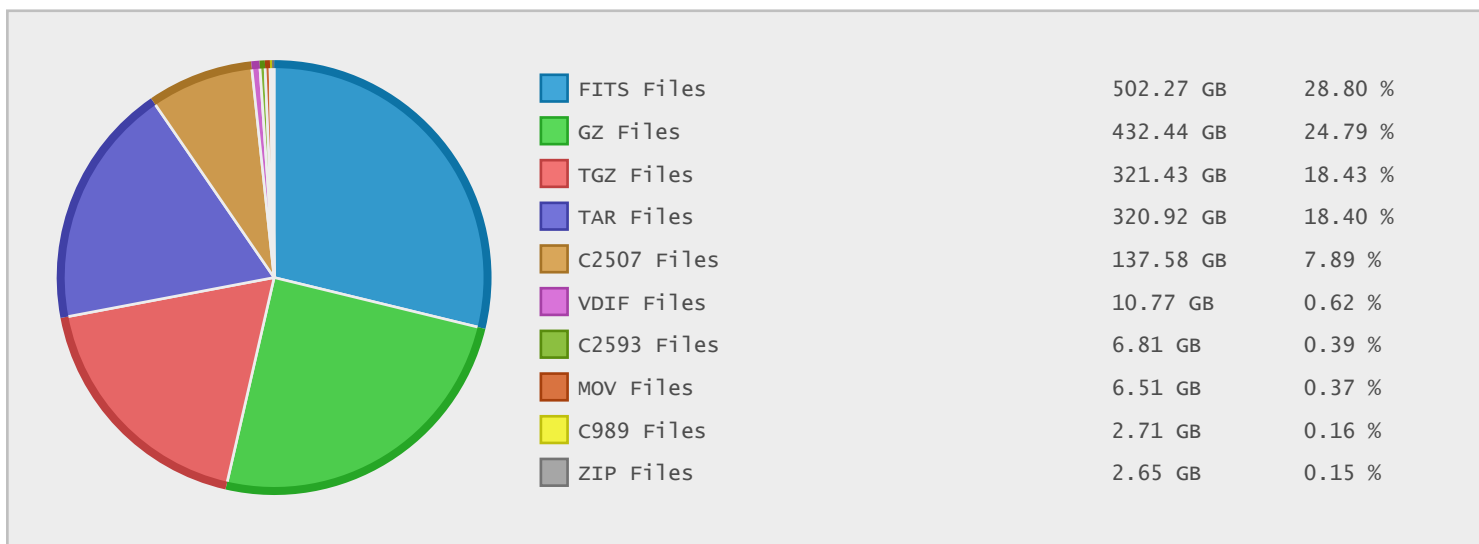

Top 10 File Categories Sorted By Disk Space

Last 12 Months Modified Disk Space History

Last 10 Years Modified Disk Space History

Last 10 Years Modified File Count History

Top 10 File Extensions Sorted By Disk Space

Top 10 File Extensions Sorted By Number of Files

Top 10 File Categories Sorted by Disk Space

Category	Files	Data	Data (%)
Archive Files	3455	1.05 TB	60.96 %
Data Files	13355	504.68 GB	28.51 %
Miscellaneous Files	37989	171.31 GB	9.68 %
Video Files	46	8.41 GB	0.47 %
Image Files	709	3.20 GB	0.18 %
Document Files	1751	1.18 GB	0.07 %
Linux Package Files	41	658.35 MB	0.04 %
Music Files	7	576.99 MB	0.03 %
Program Files	1851	488.73 MB	0.03 %
Disk Image Files	935	391.53 MB	0.02 %