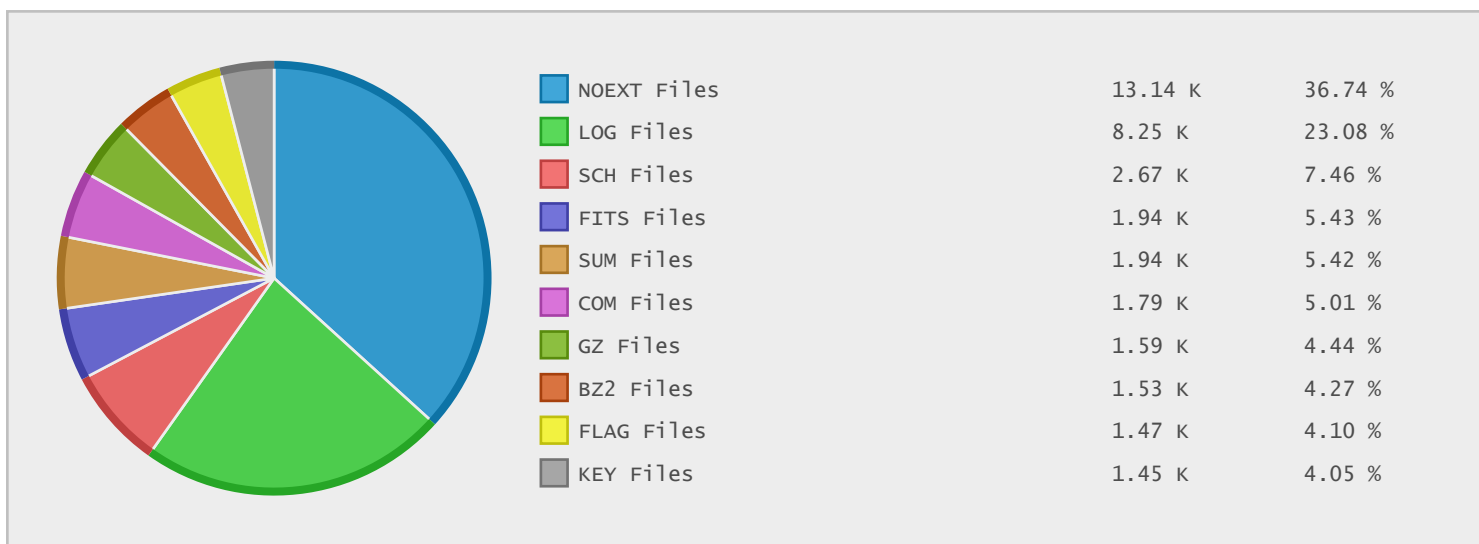

Top 10 File Categories Sorted By Disk Space

Last 12 Months Modified Disk Space History

Last 10 Years Modified Disk Space History

Last 10 Years Modified File Count History

Top 10 File Extensions Sorted By Disk Space

Top 10 File Extensions Sorted By Number of Files

Top 10 File Categories Sorted by Disk Space

Category	Files	Data	Data (%)
Archive Files	3455	1.05 TB	60.96 %
Data Files	13355	504.68 GB	28.51 %
Miscellaneous Files	37989	171.31 GB	9.68 %
Video Files	46	8.41 GB	0.47 %
Image Files	709	3.20 GB	0.18 %
Document Files	1751	1.18 GB	0.07 %
Linux Package Files	41	658.35 MB	0.04 %
Music Files	7	576.99 MB	0.03 %
Program Files	1851	488.73 MB	0.03 %
Disk Image Files	935	391.53 MB	0.02 %