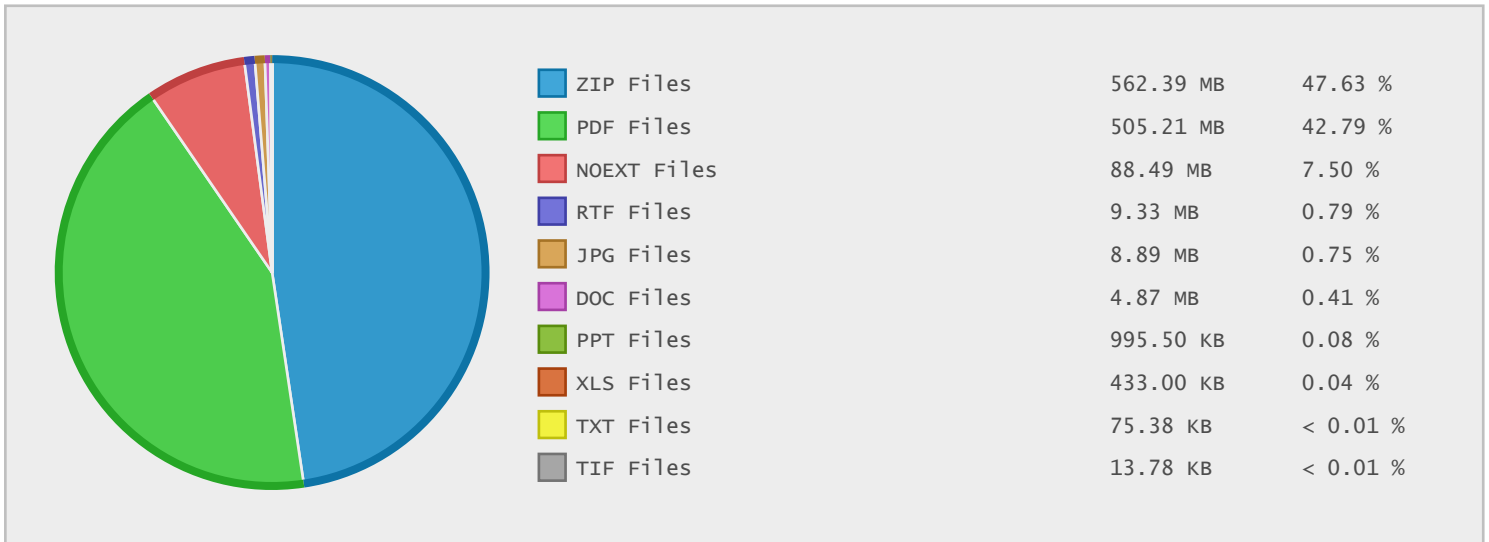

Top 10 File Categories Sorted By Disk Space

Last 12 Months Modified Disk Space History

Last 10 Years Modified Disk Space History

Last 10 Years Modified File Count History

Top 10 File Extensions Sorted By Disk Space