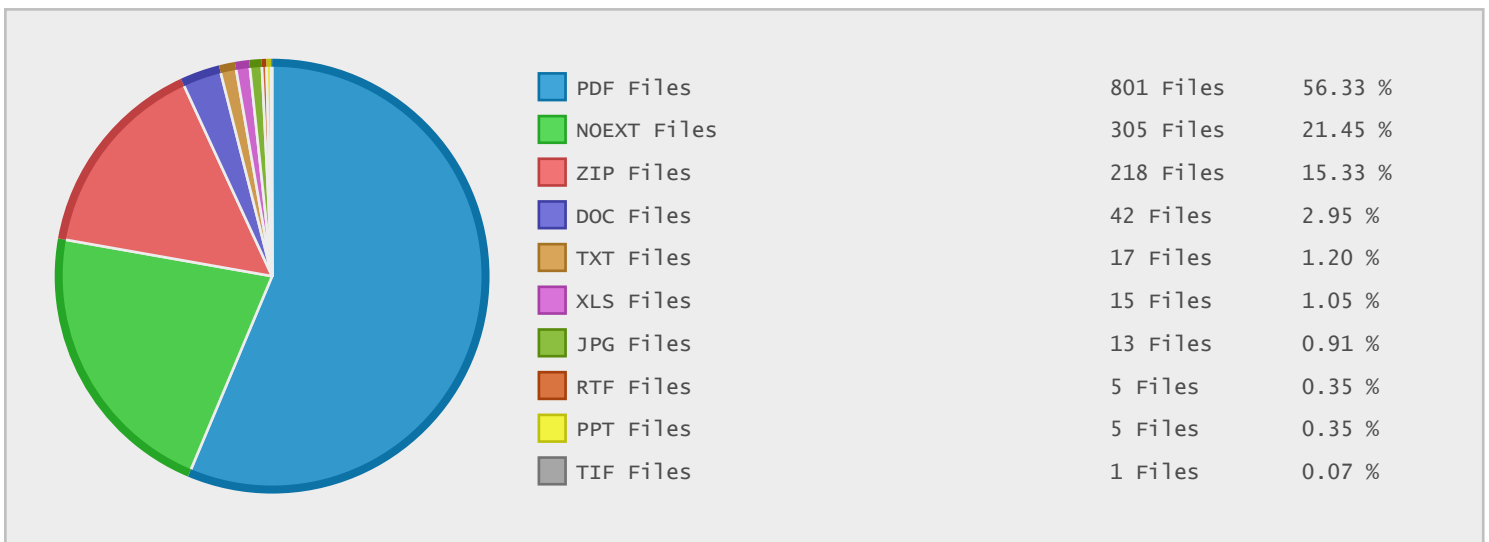

Top 10 File Extensions Sorted By Number of Files