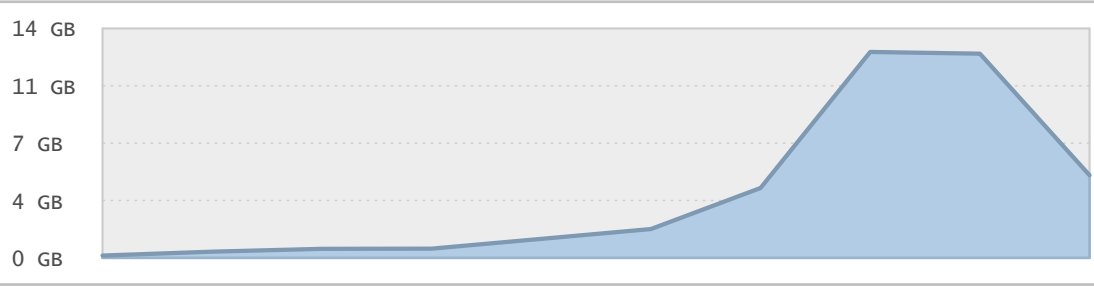

Top 10 File Categories Sorted By Disk Space

Last 12 Months Modified Disk Space History

Last 10 Years Modified Disk Space History

Total:	38.88 GB
Average:	3.89 GB
Maximum:	12.57 GB
Minimum:	0.14 GB
From:	2005
To:	2014

Last 10 Years Modified File Count History

Total:	1470 Files
Average:	147 Files
Maximum:	370 Files
Minimum:	24 Files
From:	2005
To:	2014

Top 10 File Extensions Sorted By Disk Space

Top 10 File Extensions Sorted By Number of Files