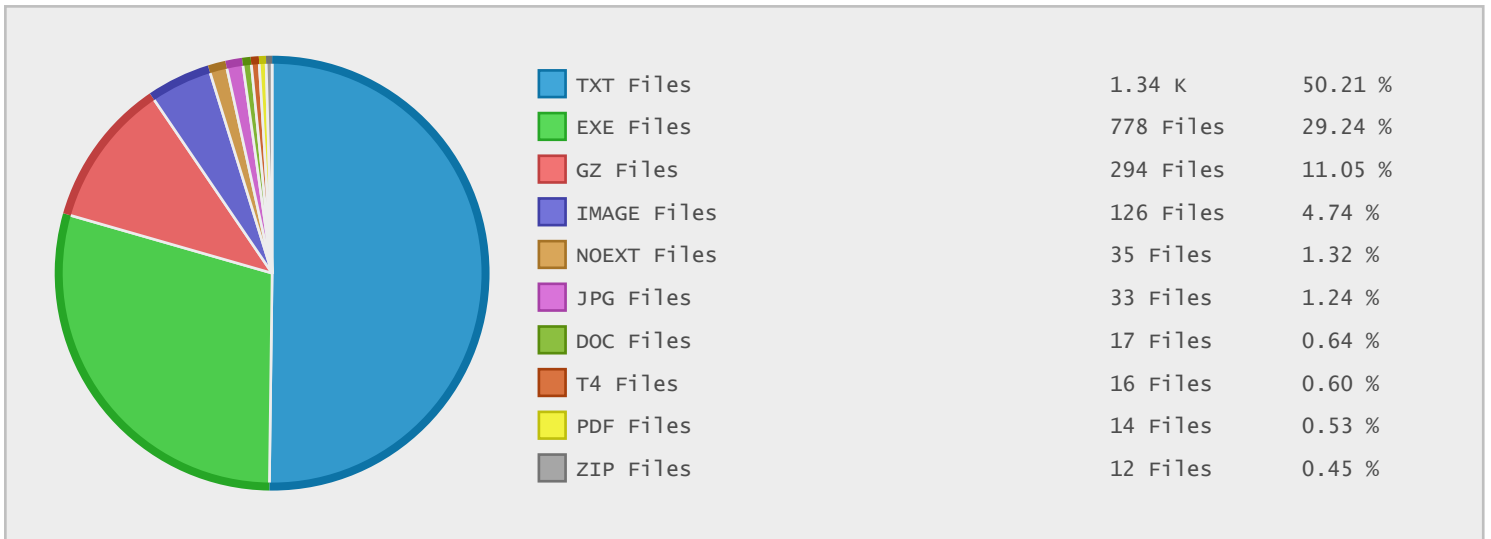

Top 10 File Categories Sorted By Disk Space

Last 12 Months Modified Disk Space History

Last 10 Years Modified Disk Space History

Total:	38.88 GB
Average:	3.89 GB
Maximum:	12.57 GB
Minimum:	0.14 GB
From:	2005
To:	2014

Last 10 Years Modified File Count History

Total:	1470 Files
Average:	147 Files
Maximum:	370 Files
Minimum:	24 Files
From:	2005
To:	2014

Top 10 File Extensions Sorted By Disk Space

Top 10 File Extensions Sorted By Number of Files