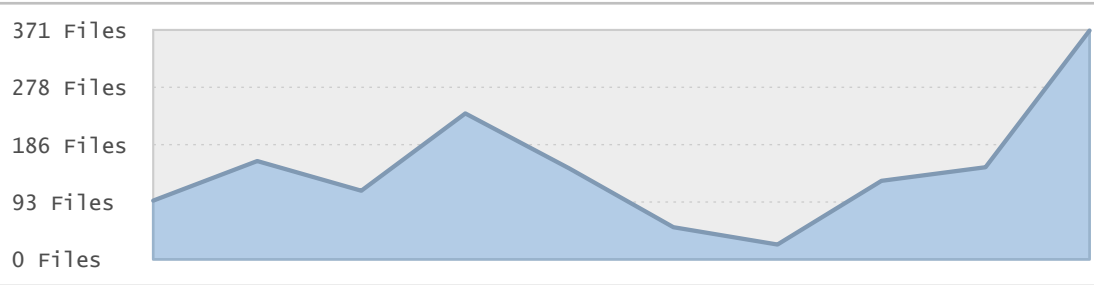

Top 10 File Categories Sorted By Disk Space

Last 12 Months Modified Disk Space History

Last 10 Years Modified Disk Space History

Total:	38.88 GB
Average:	3.89 GB
Maximum:	12.57 GB
Minimum:	0.14 GB
From:	2005
To:	2014

Last 10 Years Modified File Count History

Total:	1470 Files
Average:	147 Files
Maximum:	370 Files
Minimum:	24 Files
From:	2005
To:	2014

Top 10 File Extensions Sorted By Disk Space

Top 10 File Extensions Sorted By Number of Files