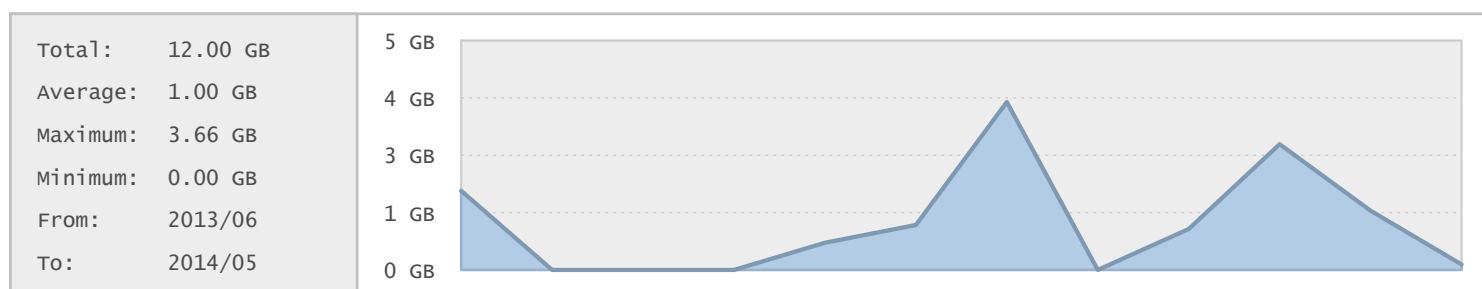

Top 10 File Categories Sorted By Disk Space

Last 12 Months Modified Disk Space History

Last 10 Years Modified Disk Space History

Total:	38.88 GB
Average:	3.89 GB
Maximum:	12.57 GB
Minimum:	0.14 GB
From:	2005
To:	2014