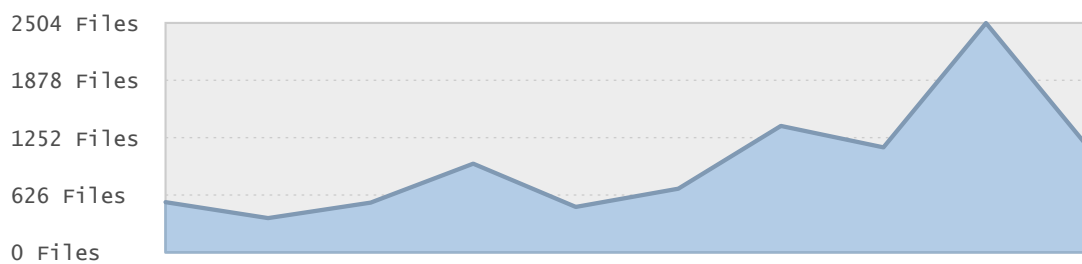

Top 10 File Categories Sorted By Disk Space

Last 12 Months Modified Disk Space History

Last 10 Years Modified Disk Space History

Total:	52.17 GB
Average:	5.22 GB
Maximum:	15.37 GB
Minimum:	0.71 GB
From:	2005
To:	2014

Last 10 Years Modified File Count History

Total:	9796 Files
Average:	980 Files
Maximum:	2503 Files
Minimum:	374 Files
From:	2005
To:	2014

Top 10 File Extensions Sorted By Disk Space

Top 10 File Extensions Sorted By Number of Files