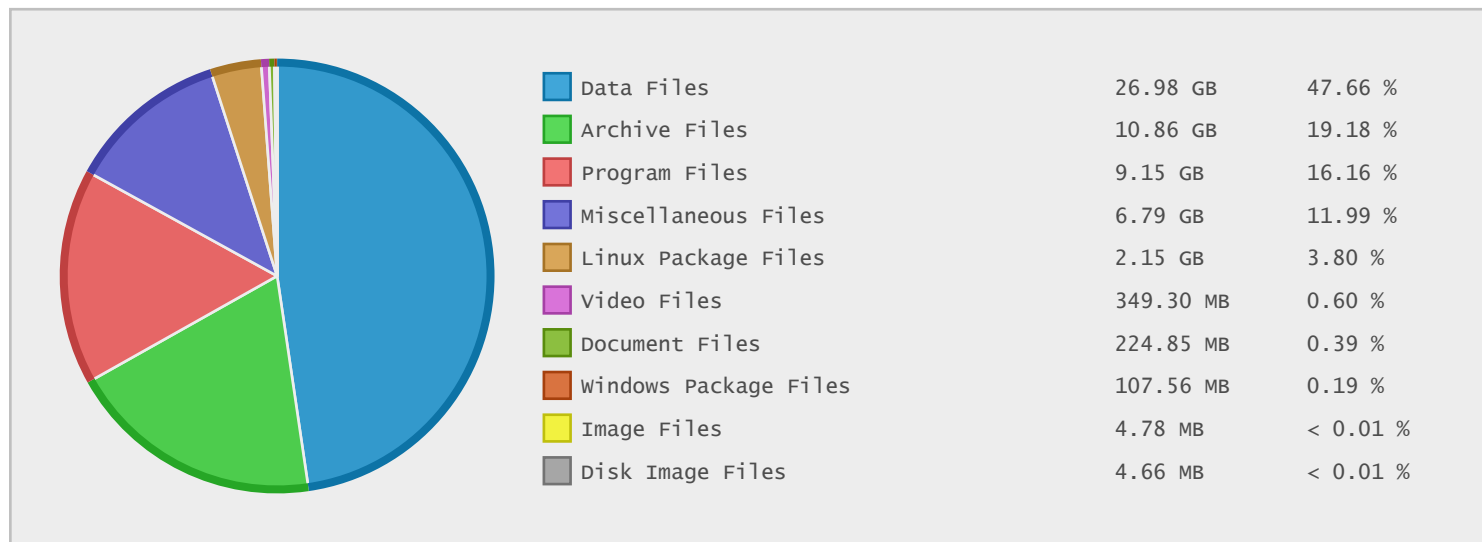

Axis Communications - FTP Site Statistics

Property	Value
FTP Server	ftp.axis.com
Description	Axis Communications
Country	Sweden
Scan Date	11/Jul/2014
Total Dirs	4,999
Total Files	12,862
Total Data	56.62 GB

Top 10 File Categories Sorted By Disk Space

Last 12 Months Modified Disk Space History

Last 10 Years Modified Disk Space History

Total:	52.17 GB
Average:	5.22 GB
Maximum:	15.37 GB
Minimum:	0.71 GB
From:	2005
To:	2014

Last 10 Years Modified File Count History

Total:	9796 Files
Average:	980 Files
Maximum:	2503 Files
Minimum:	374 Files
From:	2005
To:	2014

Top 10 File Extensions Sorted By Disk Space

Top 10 File Extensions Sorted By Number of Files