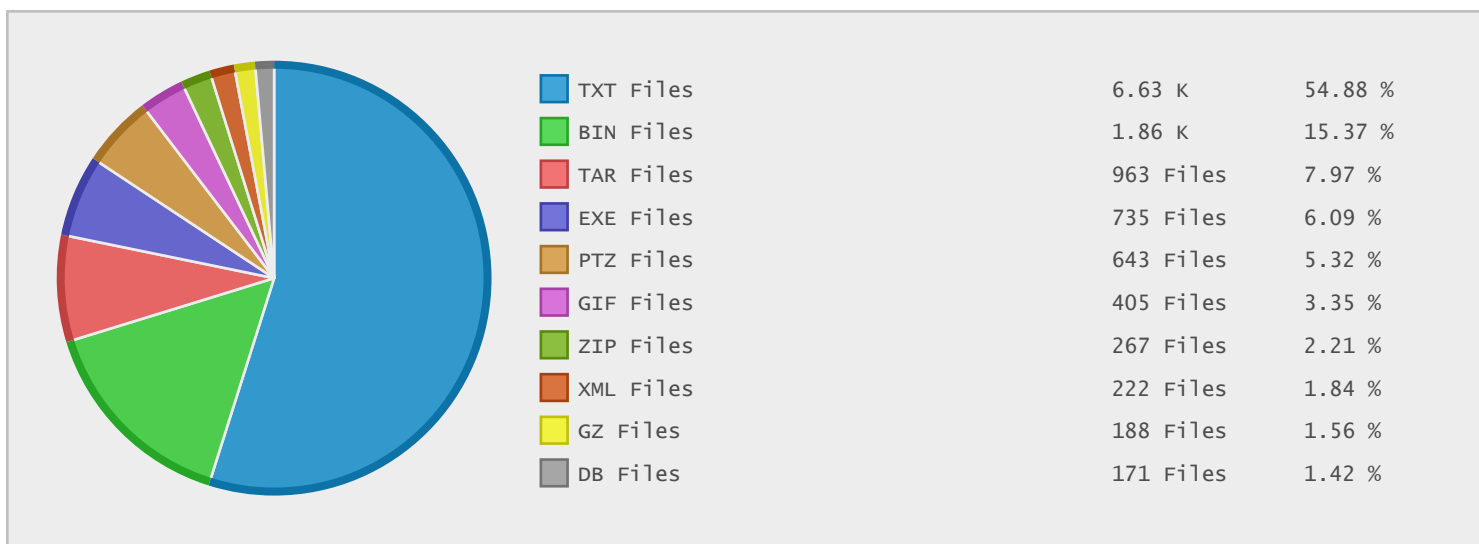

Top 10 File Categories Sorted By Disk Space

Last 12 Months Modified Disk Space History

Last 10 Years Modified Disk Space History

Total:	52.17 GB
Average:	5.22 GB
Maximum:	15.37 GB
Minimum:	0.71 GB
From:	2005
To:	2014

Last 10 Years Modified File Count History

Total:	9796 Files
Average:	980 Files
Maximum:	2503 Files
Minimum:	374 Files
From:	2005
To:	2014

Top 10 File Extensions Sorted By Disk Space

Top 10 File Extensions Sorted By Number of Files

Top 10 File Categories Sorted by Disk Space

Category	Files	Data	Data (%)
Data Files	2128	26.98 GB	47.65 %
Archive Files	1435	10.86 GB	19.18 %
Program Files	745	9.15 GB	16.16 %
Miscellaneous Files	819	6.79 GB	11.99 %
Linux Package Files	65	2.15 GB	3.80 %
Video Files	7	349.30 MB	0.60 %
Document Files	6936	224.85 MB	0.39 %
windows Package Files	38	107.56 MB	0.19 %
Image Files	410	4.78 MB	< 0.01 %
Disk Image Files	1	4.66 MB	< 0.01 %