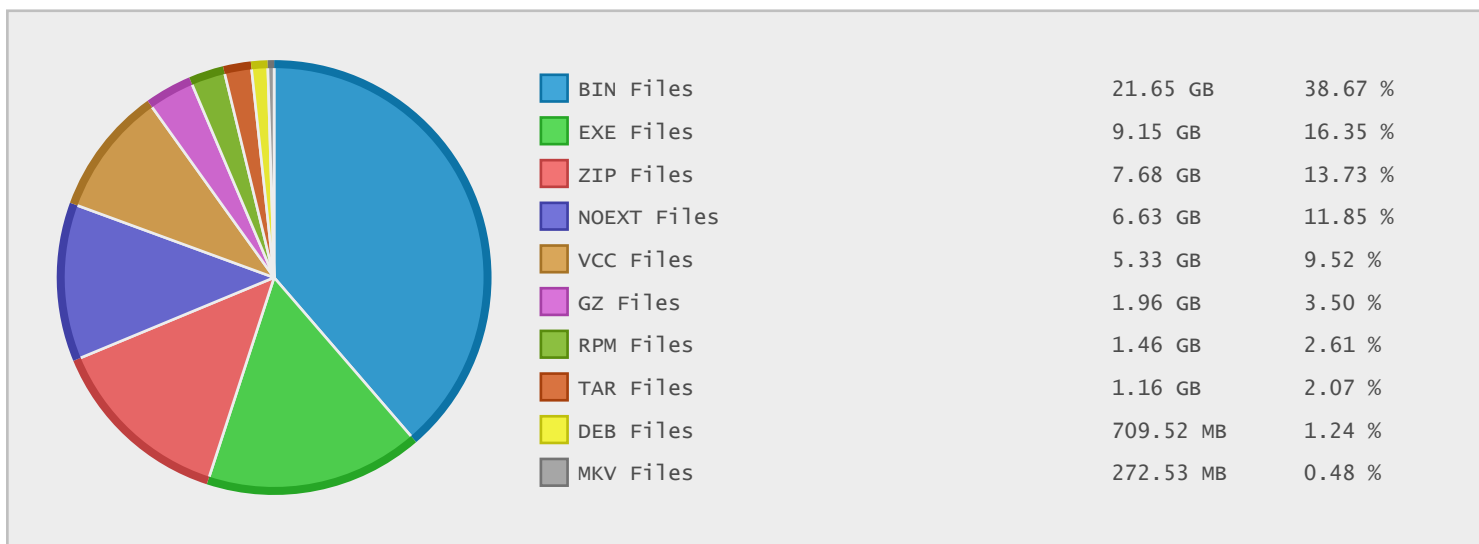

Top 10 File Categories Sorted By Disk Space

Last 12 Months Modified Disk Space History

Last 10 Years Modified Disk Space History

Total:	52.17 GB
Average:	5.22 GB
Maximum:	15.37 GB
Minimum:	0.71 GB
From:	2005
To:	2014

Last 10 Years Modified File Count History

Total:	9796 Files
Average:	980 Files
Maximum:	2503 Files
Minimum:	374 Files
From:	2005
To:	2014

Top 10 File Extensions Sorted By Disk Space

Top 10 File Extensions Sorted By Number of Files