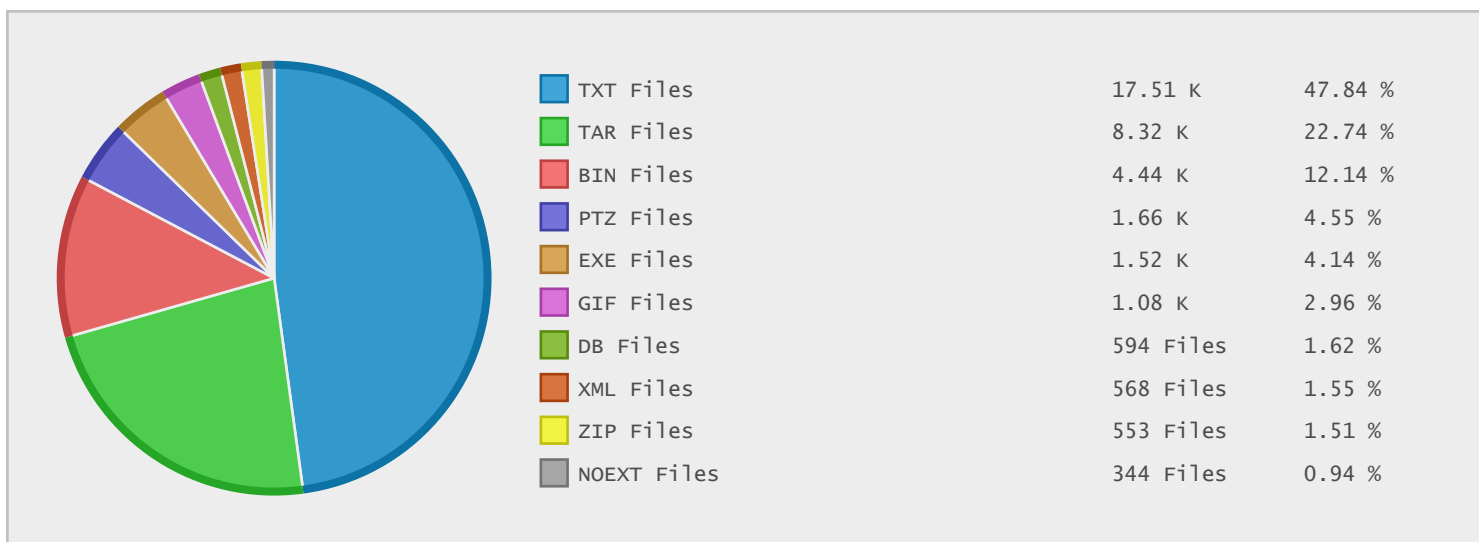

Top 10 File Extensions Sorted By Number of Files