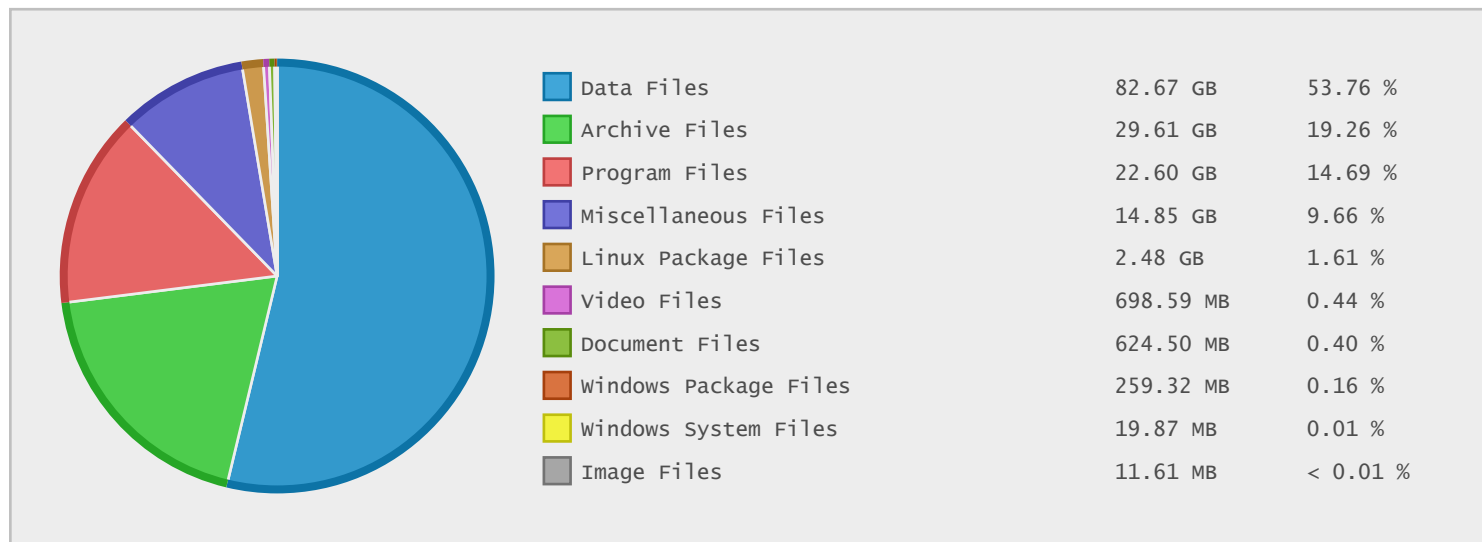

Axis Communications - FTP Site Statistics

Property	Value
FTP Server	ftp.axis.se
Description	Axis Communications
Country	Sweden
Scan Date	29/Aug/2015
Total Dirs	18,927
Total Files	38,058
Total Data	153.82 GB

Top 20 Directories Sorted by Disk Space

Name	Dirs	Files	Data	Data (%)
/	18927	38058	153.82 GB	100.00 %
/pub	9480	19201	78.69 GB	51.16 %
/pub/axis	9479	19201	78.69 GB	51.16 %
/pub/axis/software	9437	18777	75.13 GB	48.84 %
/pub_soft	9437	18777	75.13 GB	48.84 %
/pub/axis/software/MPQT	7362	12907	37.87 GB	24.62 %
/pub_soft/MPQT	7362	12907	37.87 GB	24.62 %
/pub/axis/software/cam_srv	936	2765	27.10 GB	17.62 %
/pub_soft/cam_srv	936	2765	27.10 GB	17.62 %
/pub/axis/software/cam_srv/Temp	40	186	7.74 GB	5.03 %
/pub_soft/cam_srv/Temp	40	186	7.74 GB	5.03 %
/pub/axis/software/GSE	7	14	7.35 GB	4.78 %
/pub_soft/GSE	7	14	7.35 GB	4.78 %
/pub/axis/software/cam_srv/Q8108-R	20	38	6.34 GB	4.12 %
/pub_soft/cam_srv/Q8108-R	20	38	6.34 GB	4.12 %
/pub/axis/software/GSE/PanAm_Presentat...	3	10	6.11 GB	3.97 %
/pub_soft/GSE/PanAm_Presentations_2013	3	10	6.11 GB	3.97 %
/pub/axis/software/cam_srv/Temp/AVC	12	42	5.40 GB	3.51 %
/pub_soft/cam_srv/Temp/AVC	12	42	5.40 GB	3.51 %
/pub/axis/software/cam_srv/Temp/AVC/Re...	9	32	5.33 GB	3.47 %

Top 10 File Categories Sorted By Disk Space