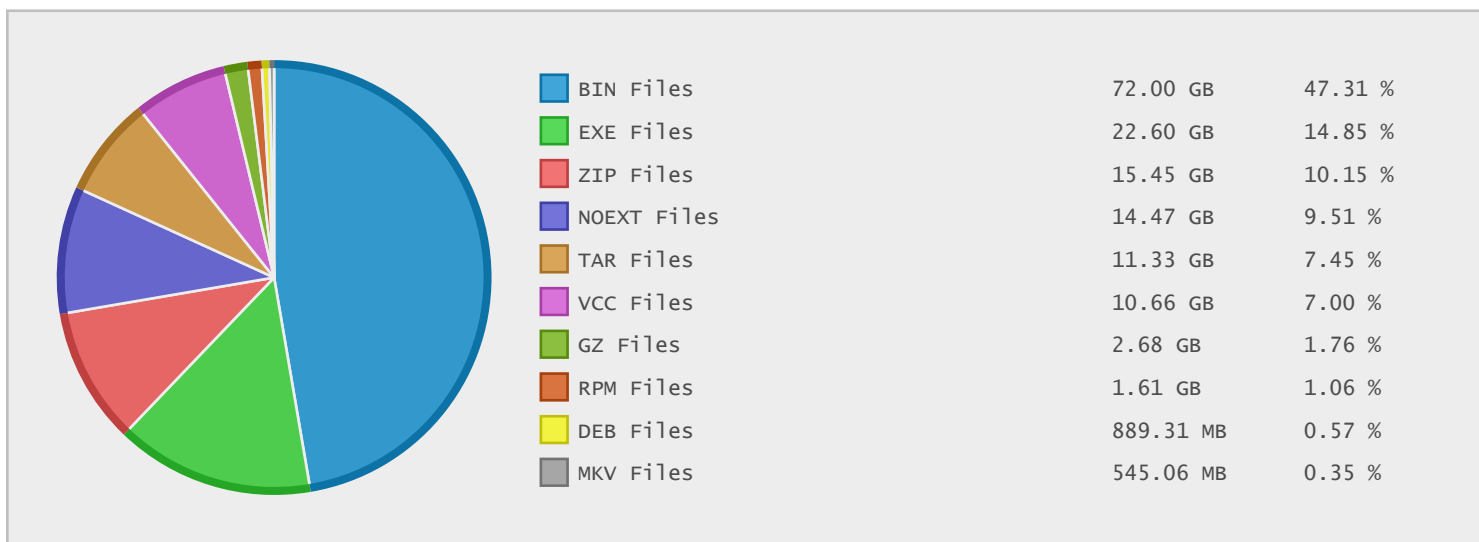

### Last 10 Years Modified Disk Space History

Total:	145.64 GB
Average:	14.56 GB
Maximum:	40.90 GB
Minimum:	1.41 GB
From:	2006
To:	2015

### Last 10 Years Modified File Count History

Total:	31197 Files
Average:	3120 Files
Maximum:	12106 Files
Minimum:	746 Files
From:	2006
To:	2015

### Top 10 File Extensions Sorted By Disk Space