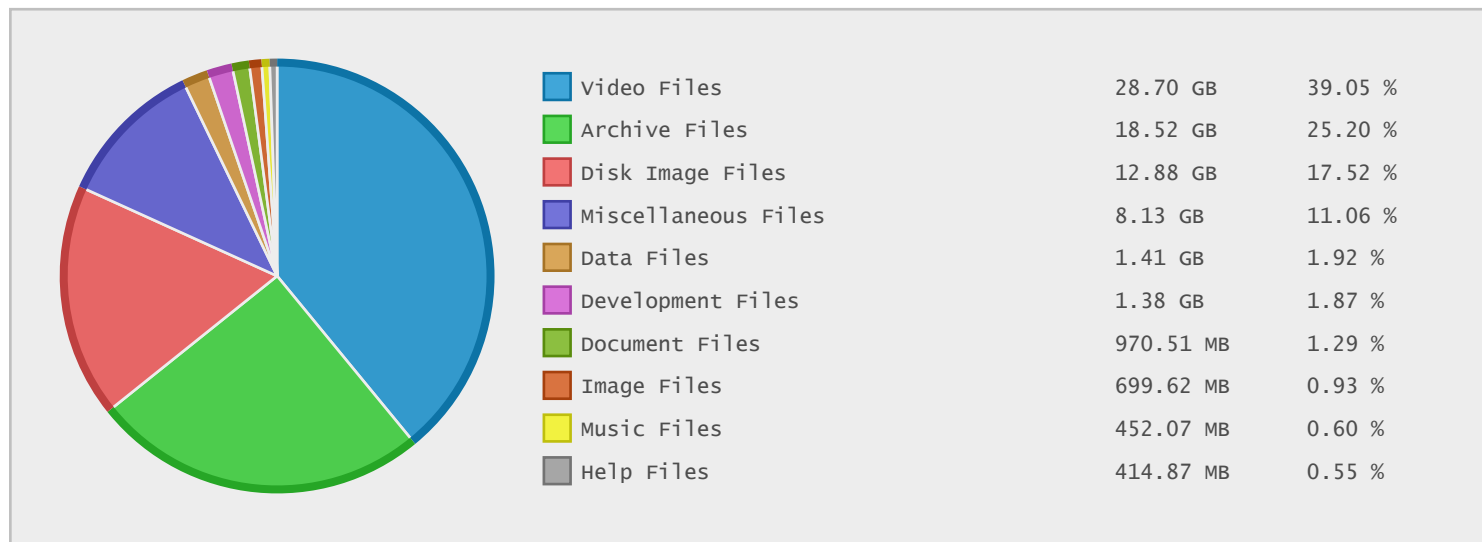

Amiga Software Directory - FTP Site Statistics

Property	Value
FTP Server	ftp.back2roots.org
Description	Amiga Software Directory
Country	Norway
Scan Date	05/Apr/2014
Total Dirs	95,666
Total Files	1,083,610
Total Data	74.06 GB

Top 20 Directories Sorted by Disk Space

Name	Dirs	Files	Data	Data (%)
/	95666	1083610	74.06 GB	100.00 %
/pub	95664	1083608	73.58 GB	99.34 %
/pub/back2roots	91721	1024056	50.78 GB	68.56 %
/pub/back2roots/videos	94	348	24.88 GB	33.59 %
/pub/back2roots/videos/back2roots	92	344	24.64 GB	33.26 %
/pub/back2roots/cds	91118	984195	16.64 GB	22.46 %
/pub/back2roots/cds/fred_fish	53924	624477	12.24 GB	16.52 %
/pub/amigascne	3412	40560	11.73 GB	15.84 %
/pub/back2roots/disks	506	39513	9.27 GB	12.51 %
/pub/amidemos	1	496	7.29 GB	9.85 %
/pub/amigascne/Groups	1870	24901	6.67 GB	9.01 %
/pub/back2roots/videos/back2roots/farb...	0	87	5.81 GB	7.84 %
/pub/amidemos/old	0	158	3.55 GB	4.80 %
/pub/amigascne/Packdisks	244	3539	2.48 GB	3.35 %
/pub/geekgadgets	86	8579	2.42 GB	3.26 %
/pub/back2roots/disks/17bit	47	8432	2.27 GB	3.07 %
/pub/back2roots/disks/17bit/dms	46	8432	2.27 GB	3.07 %
/pub/back2roots/cds/almathera	21483	183074	2.01 GB	2.71 %
/pub/amigascne/Parties	981	6942	1.88 GB	2.53 %
/pub/back2roots/videos/back2roots/asd	0	28	1.83 GB	2.47 %

Top 10 File Categories Sorted By Disk Space

Last 12 Months Modified Disk Space History

Last 10 Years Modified Disk Space History

Total:	34.16 GB
Average:	3.42 GB
Maximum:	24.64 GB
Minimum:	0.00 GB
From:	2005
To:	2014

Last 10 Years Modified File Count History

Total:	14614 Files
Average:	1461 Files
Maximum:	8153 Files
Minimum:	1 Files
From:	2005
To:	2014

Top 10 File Extensions Sorted By Disk Space

Top 10 File Extensions Sorted By Number of Files