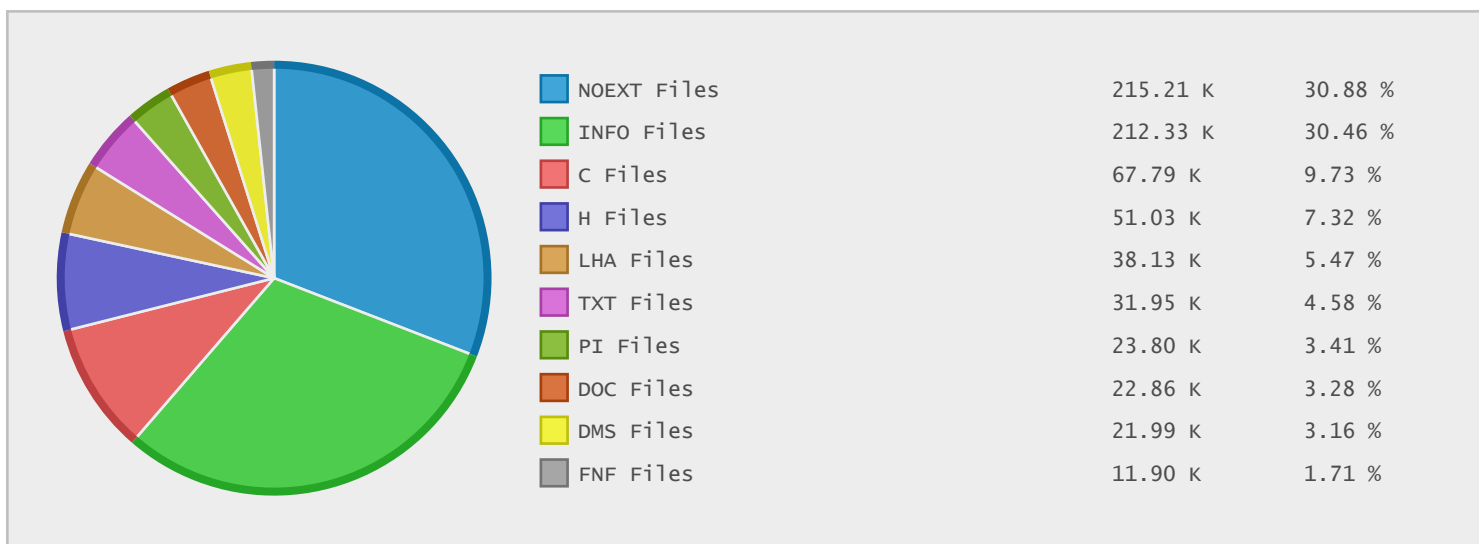

Top 10 File Categories Sorted By Disk Space

Last 12 Months Modified Disk Space History

Last 10 Years Modified Disk Space History

Total:	34.16 GB
Average:	3.42 GB
Maximum:	24.64 GB
Minimum:	0.00 GB
From:	2005
To:	2014

Last 10 Years Modified File Count History

Total:	14614 Files
Average:	1461 Files
Maximum:	8153 Files
Minimum:	1 Files
From:	2005
To:	2014

Top 10 File Extensions Sorted By Disk Space

Top 10 File Extensions Sorted By Number of Files