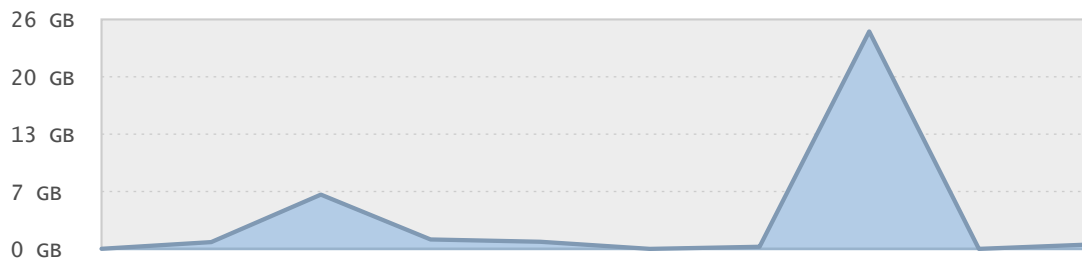

Top 10 File Categories Sorted By Disk Space

Last 12 Months Modified Disk Space History

Last 10 Years Modified Disk Space History

Total:	34.16 GB
Average:	3.42 GB
Maximum:	24.64 GB
Minimum:	0.00 GB
From:	2005
To:	2014

Last 10 Years Modified File Count History

Total:	14614 Files
Average:	1461 Files
Maximum:	8153 Files
Minimum:	1 Files
From:	2005
To:	2014

Top 10 File Extensions Sorted By Disk Space

Top 10 File Extensions Sorted By Number of Files