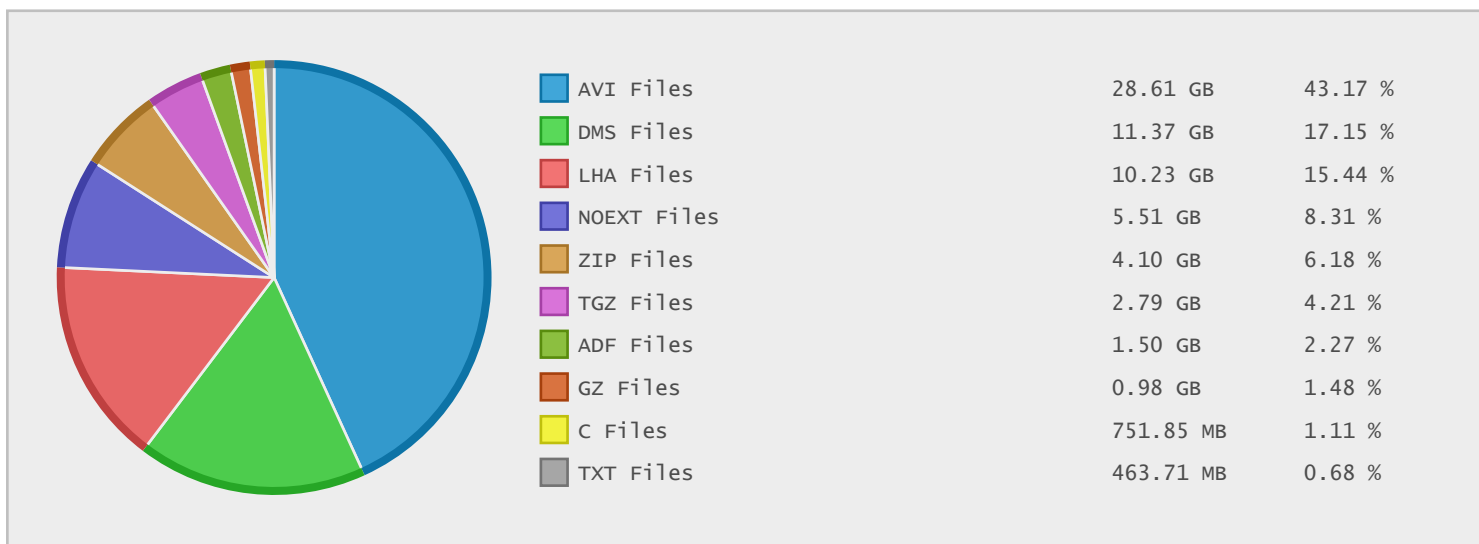

Top 20 Directories Sorted by Disk Space

Name	Dirs	Files	Data	Data (%)
/	95666	1083610	74.06 GB	100.00 %
/pub	95664	1083608	73.58 GB	99.34 %
/pub/back2roots	91721	1024056	50.78 GB	68.56 %
/pub/back2roots/videos	94	348	24.88 GB	33.59 %
/pub/back2roots/videos/back2roots	92	344	24.64 GB	33.26 %
/pub/back2roots/cds	91118	984195	16.64 GB	22.46 %
/pub/back2roots/cds/fred_fish	53924	624477	12.24 GB	16.52 %
/pub/amigascne	3412	40560	11.73 GB	15.84 %
/pub/back2roots/disks	506	39513	9.27 GB	12.51 %
/pub/amidemos	1	496	7.29 GB	9.85 %
/pub/amigascne/Groups	1870	24901	6.67 GB	9.01 %
/pub/back2roots/videos/back2roots/farb...	0	87	5.81 GB	7.84 %
/pub/amidemos/old	0	158	3.55 GB	4.80 %
/pub/amigascne/Packdisks	244	3539	2.48 GB	3.35 %
/pub/geekgadgets	86	8579	2.42 GB	3.26 %
/pub/back2roots/disks/17bit	47	8432	2.27 GB	3.07 %
/pub/back2roots/disks/17bit/dms	46	8432	2.27 GB	3.07 %
/pub/back2roots/cds/almathera	21483	183074	2.01 GB	2.71 %
/pub/amigascne/Parties	981	6942	1.88 GB	2.53 %
/pub/back2roots/videos/back2roots/asd	0	28	1.83 GB	2.47 %

Top 10 File Categories Sorted By Disk Space

Last 12 Months Modified Disk Space History

Last 10 Years Modified Disk Space History

Total:	34.16 GB
Average:	3.42 GB
Maximum:	24.64 GB
Minimum:	0.00 GB
From:	2005
To:	2014

Last 10 Years Modified File Count History

Total:	14614 Files
Average:	1461 Files
Maximum:	8153 Files
Minimum:	1 Files
From:	2005
To:	2014

Top 10 File Extensions Sorted By Disk Space

Top 10 File Extensions Sorted By Number of Files