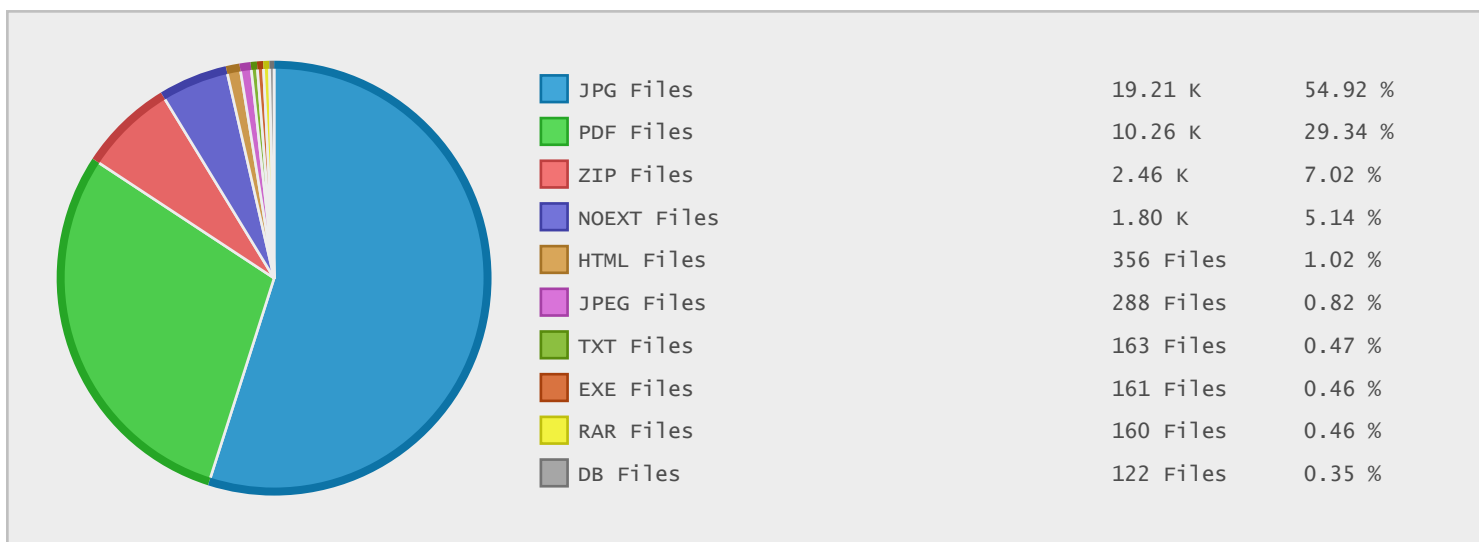

Top 10 File Categories Sorted By Disk Space

Last 12 Months Modified Disk Space History

Last 10 Years Modified Disk Space History

Total:	120.24 GB
Average:	12.02 GB
Maximum:	97.18 GB
Minimum:	0.13 GB
From:	2005
To:	2014

Last 10 Years Modified File Count History

Total:	35475 Files
Average:	3548 Files
Maximum:	22686 Files
Minimum:	105 Files
From:	2005
To:	2014

Top 10 File Extensions Sorted By Disk Space

Top 10 File Extensions Sorted By Number of Files