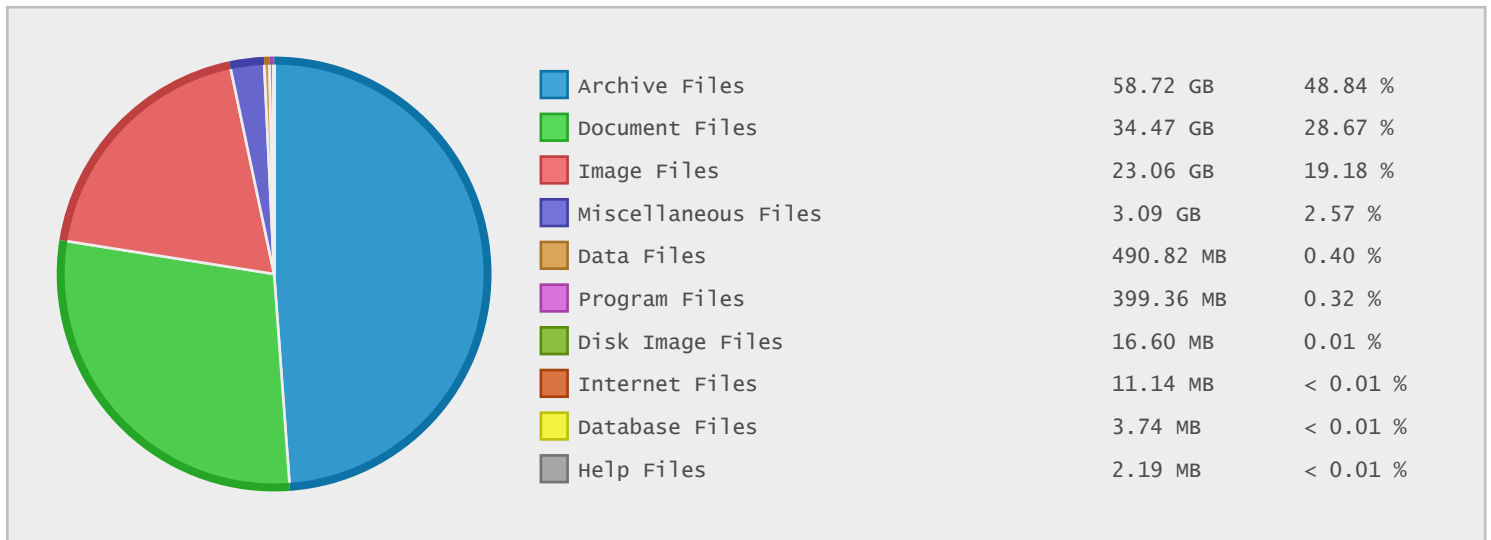

BenQ Corporation - FTP Site Statistics

Property	Value
FTP Server	ftp.benq.de
Description	BenQ Corporation
Country	Germany
Scan Date	14/May/2014
Total Dirs	4,528
Total Files	35,475
Total Data	120.24 GB

Top 20 Directories Sorted by Disk Space

Top 10 File Categories Sorted By Disk Space

Last 12 Months Modified Disk Space History

Last 10 Years Modified Disk Space History

Total:	120.24 GB
Average:	12.02 GB
Maximum:	97.18 GB
Minimum:	0.13 GB
From:	2005
To:	2014

Last 10 Years Modified File Count History

Total:	35475 Files
Average:	3548 Files
Maximum:	22686 Files
Minimum:	105 Files
From:	2005
To:	2014

Top 10 File Extensions Sorted By Disk Space

Top 10 File Extensions Sorted By Number of Files