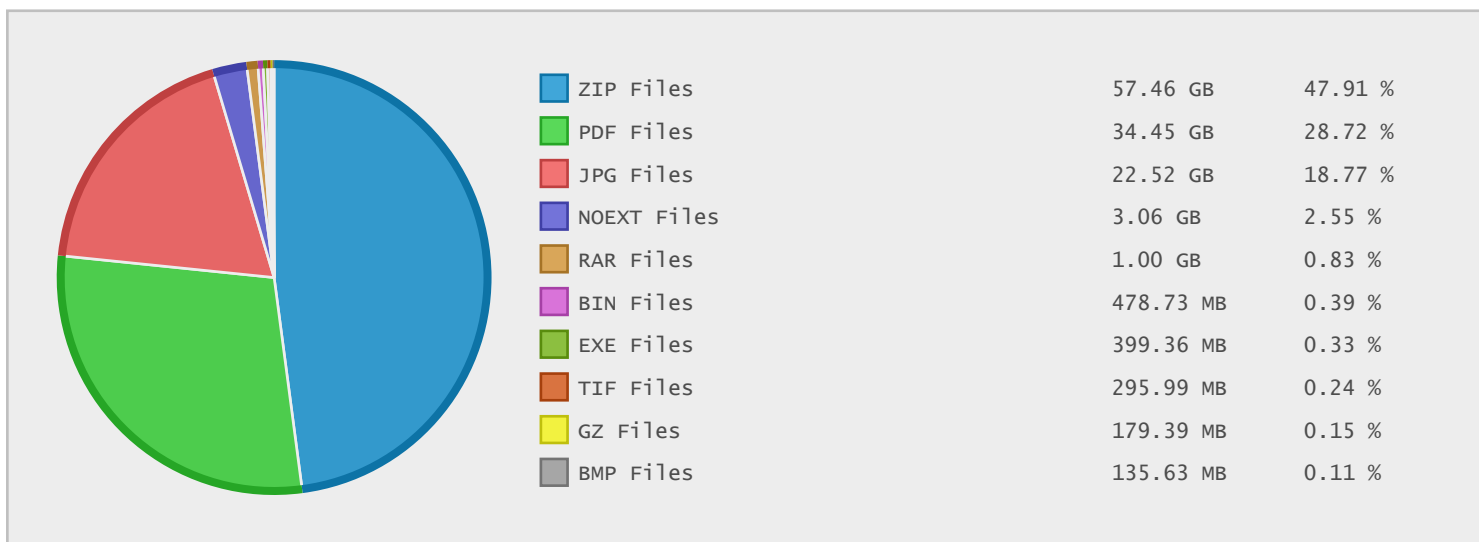

Top 10 File Categories Sorted By Disk Space

Last 12 Months Modified Disk Space History

Last 10 Years Modified Disk Space History

Total:	120.24 GB
Average:	12.02 GB
Maximum:	97.18 GB
Minimum:	0.13 GB
From:	2005
To:	2014

Last 10 Years Modified File Count History

Total:	35475 Files
Average:	3548 Files
Maximum:	22686 Files
Minimum:	105 Files
From:	2005
To:	2014

Top 10 File Extensions Sorted By Disk Space

Top 10 File Extensions Sorted By Number of Files