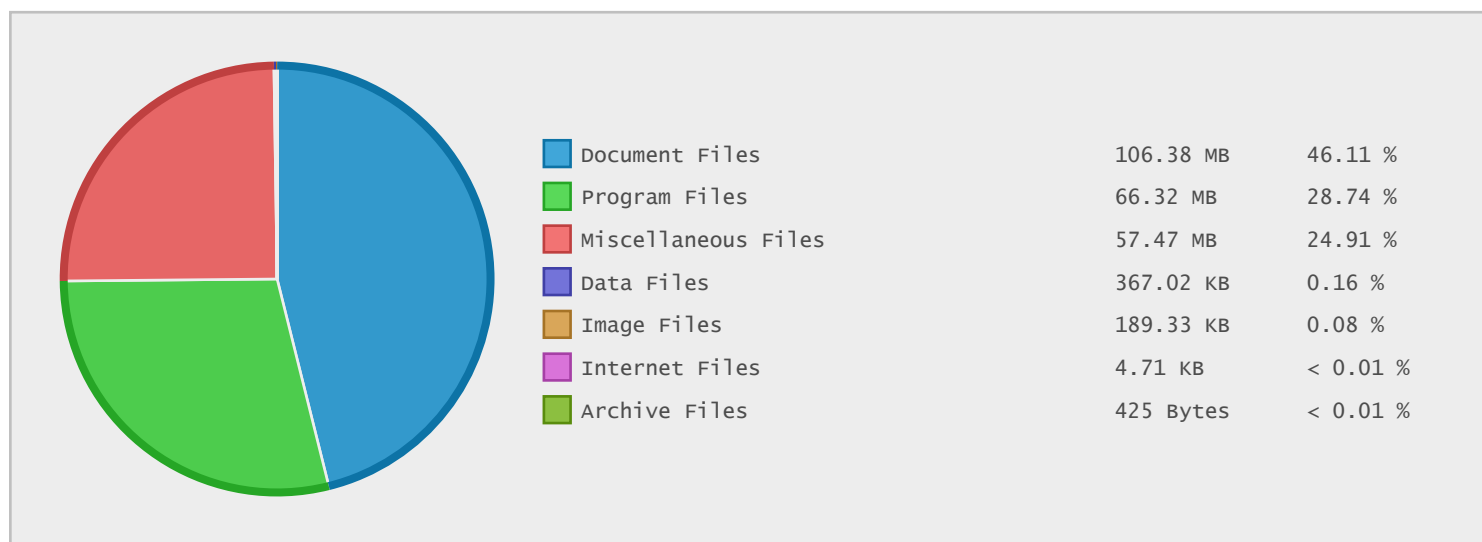

University of Birmingham - FTP Site Statistics

Property	Value
FTP Server	ftp.bham.ac.uk
Description	University of Birmingham
Country	United Kingdom
Scan Date	11/Jan/2015
Total Dirs	34
Total Files	322
Total Data	230.72 MB

Top 20 Directories Sorted by Disk Space

Name	Dirs	Files	Data	Data (%)
/	34	322	230.72 MB	100.00 %
/pub	16	315	230.60 MB	99.95 %
/pub/RePEc	4	194	83.38 MB	36.14 %
/pub/RePEc/pdf	0	170	83.01 MB	35.98 %
/pub/hattonps	2	12	68.15 MB	29.54 %
/pub/hattonps/DCV-Clientside	1	12	68.15 MB	29.54 %
/pub/bear	0	1	55.16 MB	23.91 %
/pub/rtest	4	100	23.90 MB	10.36 %
/pub/rtest/pdf	0	81	23.69 MB	10.27 %
/pub/RePEc/bir	2	23	349.84 KB	0.15 %
/pub/RePEc/bir/birmec	0	21	349.11 KB	0.15 %
/pub/rtest/bir	2	19	217.77 KB	0.09 %
/pub/rtest/bir/birmec	0	17	217.04 KB	0.09 %
/pub/hattonps/DCV-Clientside/dcv-insta...	0	8	189.02 KB	0.08 %
/array2	16	5	129.57 KB	0.05 %
/array2/Backup2	15	5	129.57 KB	0.05 %
/array2/Backup2/Birmingham	6	3	99.50 KB	0.04 %
/array2/Backup2/Birmingham/Atif	3	3	99.50 KB	0.04 %
/array2/Backup2/Birmingham/Atif/General	0	1	82.38 KB	0.03 %
/array2/Backup2/Archive	3	1	21.50 KB	< 0.01 %

Top 10 File Categories Sorted By Disk Space