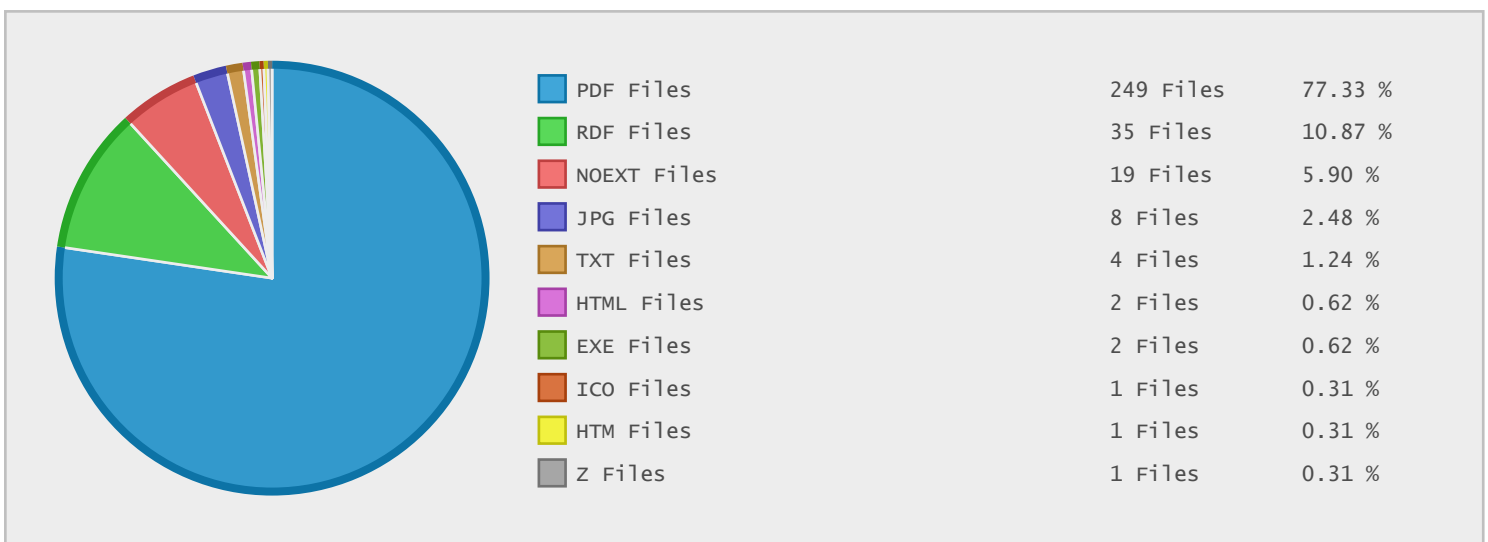

Top 10 File Categories Sorted By Disk Space

Last 12 Months Modified Disk Space History

Last 10 Years Modified Disk Space History

Last 10 Years Modified File Count History

Top 10 File Extensions Sorted By Disk Space

Top 10 File Extensions Sorted By Number of Files

Top 10 File Categories Sorted by Disk Space

Category	Files	Data	Data (%)
Document Files	253	106.38 MB	46.11 %
Program Files	2	66.32 MB	28.74 %
Miscellaneous Files	19	57.47 MB	24.91 %
Data Files	35	367.02 KB	0.16 %
Image Files	9	189.33 KB	0.08 %
Internet Files	3	4.71 KB	< 0.01 %
Archive Files	1	425 Bytes	< 0.01 %