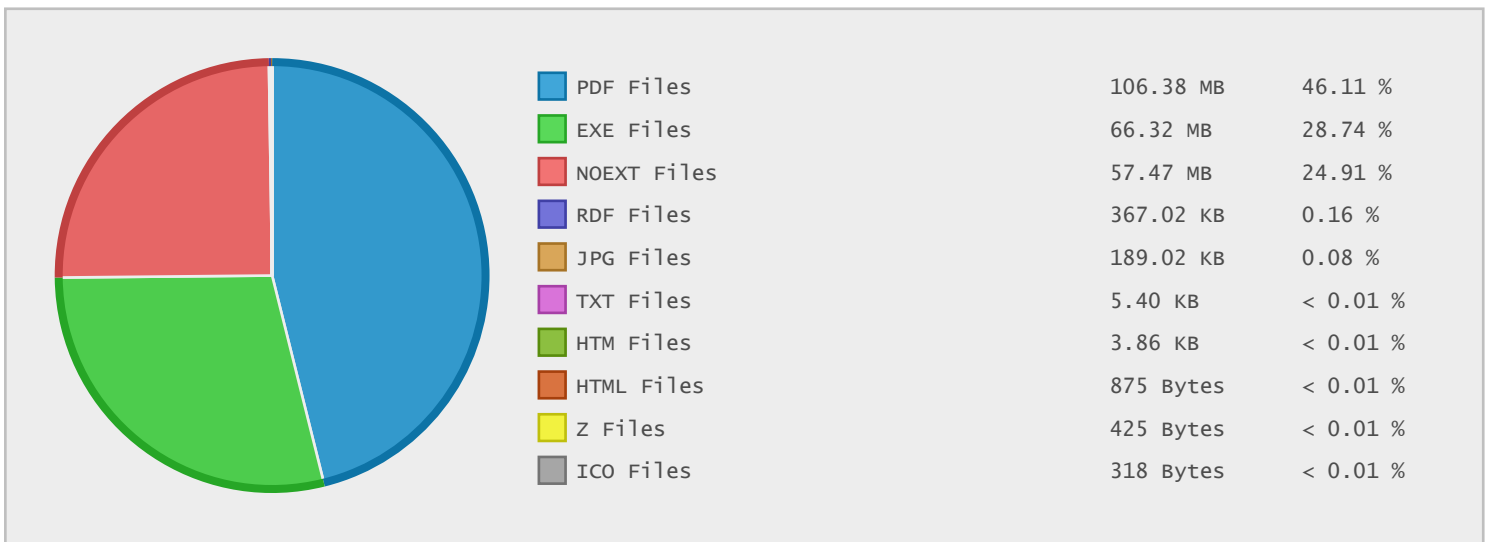

Top 10 File Categories Sorted By Disk Space

Last 12 Months Modified Disk Space History

Last 10 Years Modified Disk Space History

Last 10 Years Modified File Count History

Top 10 File Extensions Sorted By Disk Space

Top 10 File Extensions Sorted By Number of Files

Top 10 File Categories Sorted by Disk Space

Category	Files	Data	Data (%)
Document Files	253	106.38 MB	46.11 %
Program Files	2	66.32 MB	28.74 %
Miscellaneous Files	19	57.47 MB	24.91 %
Data Files	35	367.02 KB	0.16 %
Image Files	9	189.33 KB	0.08 %
Internet Files	3	4.71 KB	< 0.01 %
Archive Files	1	425 Bytes	< 0.01 %