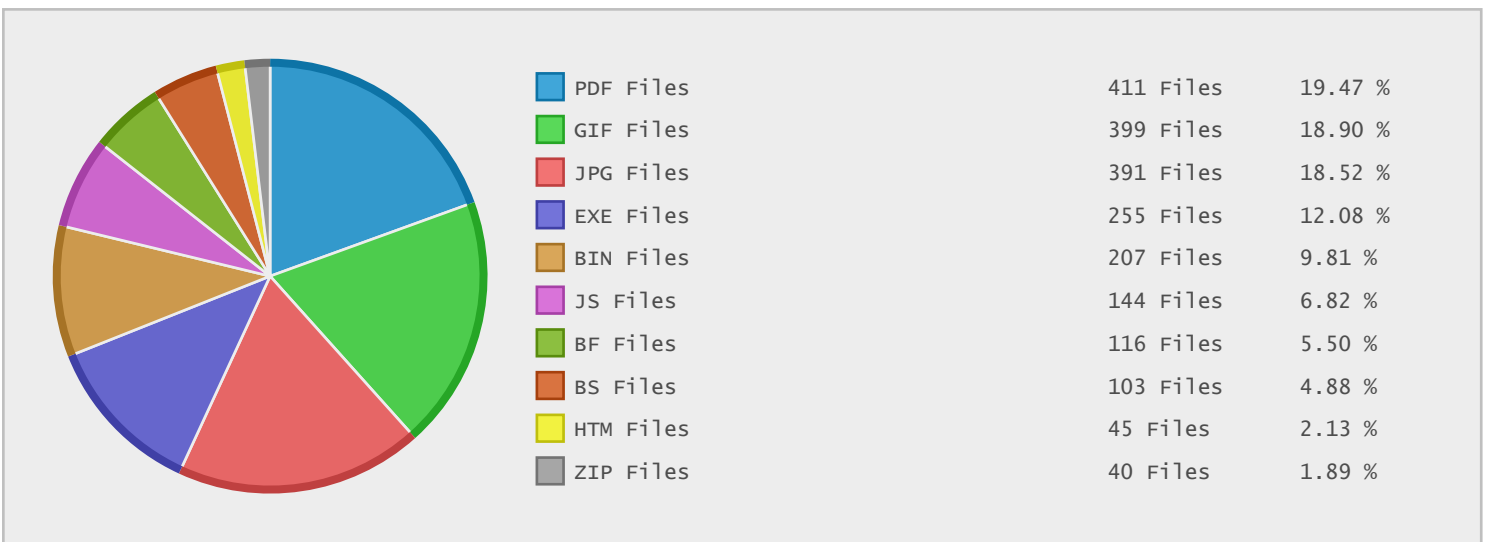

Top 10 File Extensions Sorted By Number of Files