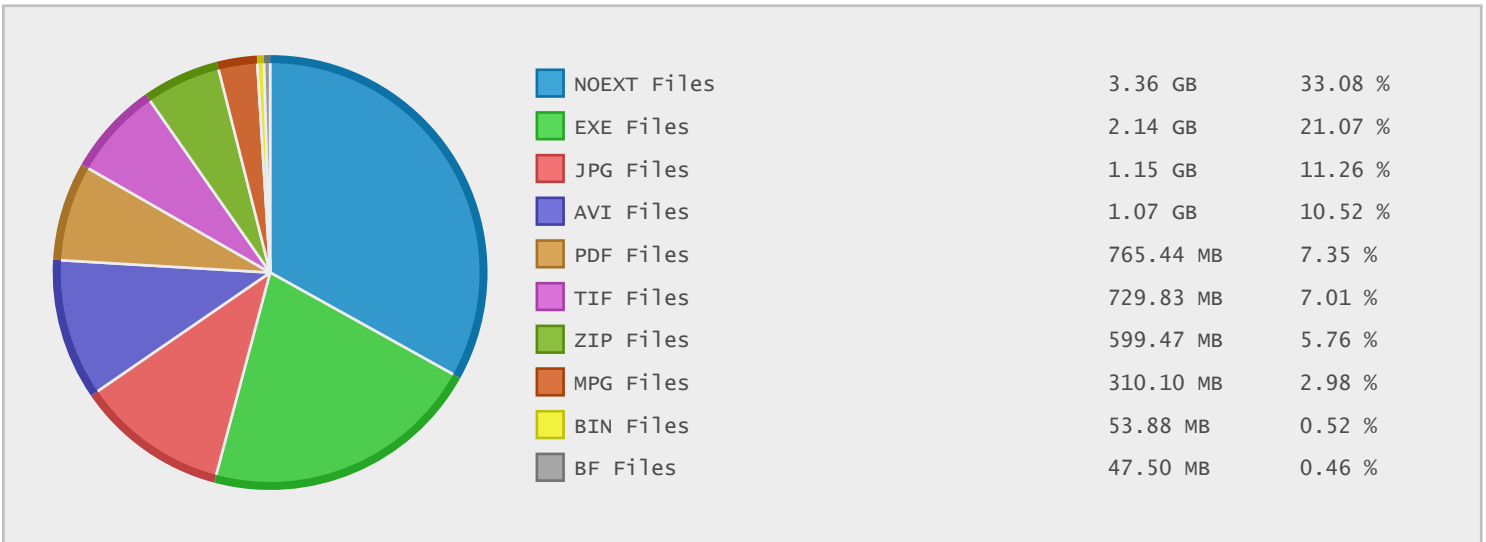

### Last 10 Years Modified Disk Space History

Total:	8.71 GB
Average:	0.87 GB
Maximum:	2.46 GB
Minimum:	0.00 GB
From:	2005
To:	2014

### Last 10 Years Modified File Count History

Total:	754 Files
Average:	75 Files
Maximum:	256 Files
Minimum:	0 Files
From:	2005
To:	2014

### Top 10 File Extensions Sorted By Disk Space