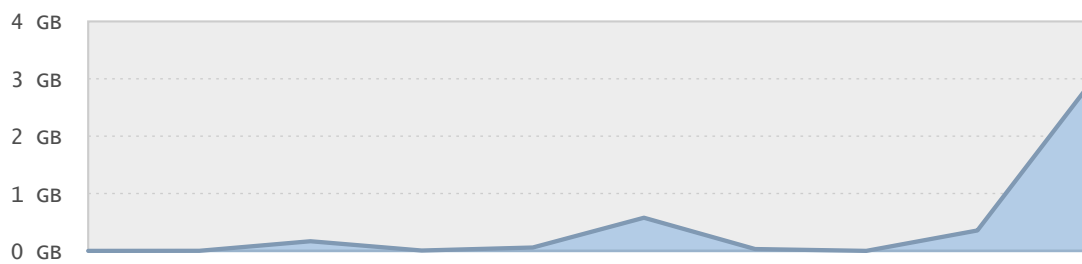

Top 10 File Categories Sorted By Disk Space

Last 12 Months Modified Disk Space History

Last 10 Years Modified Disk Space History

| | |
|----------|---------|
| Total: | 4.08 GB |
| Average: | 0.41 GB |
| Maximum: | 2.88 GB |
| Minimum: | 0.00 GB |
| From: | 2005 |
| To: | 2014 |

Last 10 Years Modified File Count History

| | |
|----------|-----------|
| Total: | 229 Files |
| Average: | 23 Files |
| Maximum: | 117 Files |
| Minimum: | 0 Files |
| From: | 2005 |
| To: | 2014 |

Top 10 File Extensions Sorted By Disk Space