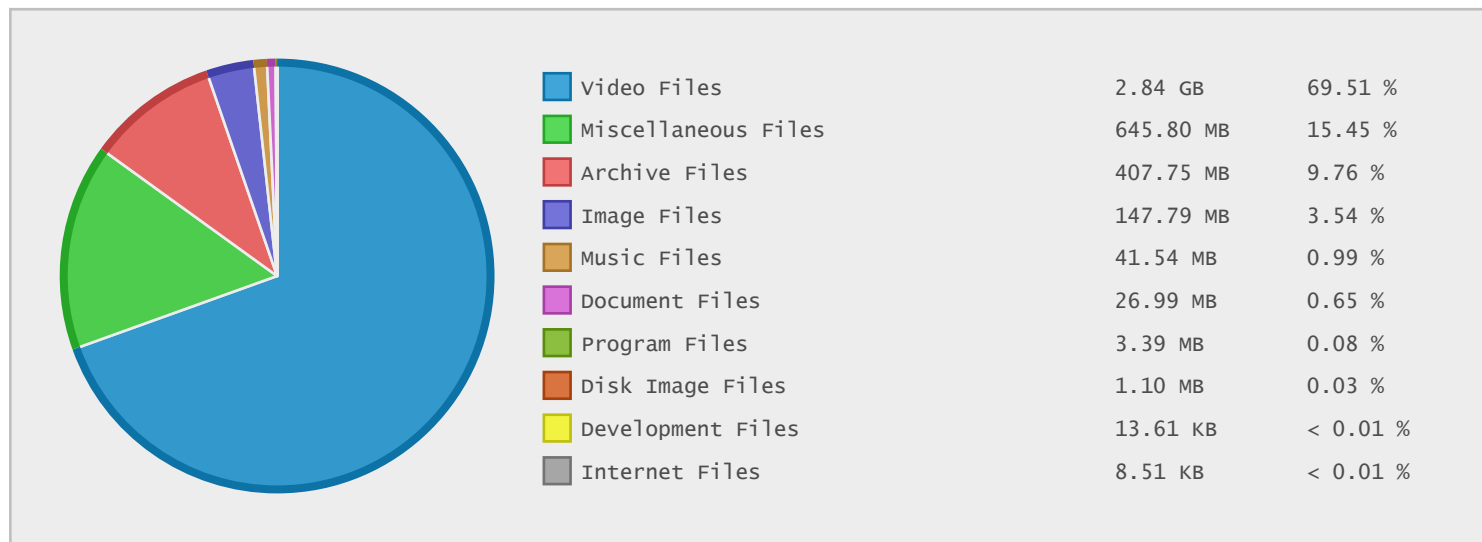

Top 20 Directories Sorted by Disk Space

| Name | Dirs | Files | Data | Data (%) |
|--------------------------------------|------|-------|-----------|----------|
| / | 84 | 250 | 4.08 GB | 100.00 % |
| /users | 83 | 250 | 4.08 GB | 100.00 % |
| /users/soaring | 1 | 9 | 2.84 GB | 69.51 % |
| /users/cruster | 0 | 4 | 400.07 MB | 9.57 % |
| /users/red | 0 | 7 | 333.09 MB | 7.97 % |
| /users/fbicomix | 10 | 111 | 170.73 MB | 4.09 % |
| /users/lcastle | 1 | 43 | 143.33 MB | 3.43 % |
| /users/lcastle/FortWorden | 0 | 42 | 139.84 MB | 3.35 % |
| /users/bradp | 1 | 1 | 58.58 MB | 1.40 % |
| /users/bradp/SoulFinger | 0 | 1 | 58.58 MB | 1.40 % |
| /users/fbicomix/October 2007 | 0 | 29 | 48.15 MB | 1.15 % |
| /users/fbicomix/March 2008 | 0 | 14 | 46.04 MB | 1.10 % |
| /users/mlord | 0 | 3 | 44.58 MB | 1.07 % |
| /users/sesmith | 0 | 1 | 41.54 MB | 0.99 % |
| /users/fbicomix/February 2008 covers | 0 | 24 | 27.30 MB | 0.65 % |
| /users/bdr | 0 | 7 | 25.67 MB | 0.61 % |
| /users/fbicomix/January 2008 covers | 0 | 14 | 22.18 MB | 0.53 % |
| /users/rhall | 0 | 3 | 21.41 MB | 0.51 % |
| /users/kbsmith | 0 | 10 | 20.06 MB | 0.48 % |
| /users/fbicomix/DECEMBER 2007 | 0 | 7 | 9.29 MB | 0.22 % |

Top 10 File Categories Sorted By Disk Space

Last 12 Months Modified Disk Space History

Last 10 Years Modified Disk Space History

| | |
|----------|---------|
| Total: | 4.08 GB |
| Average: | 0.41 GB |
| Maximum: | 2.88 GB |
| Minimum: | 0.00 GB |
| From: | 2005 |
| To: | 2014 |

Last 10 Years Modified File Count History

| | |
|----------|-----------|
| Total: | 229 Files |
| Average: | 23 Files |
| Maximum: | 117 Files |
| Minimum: | 0 Files |
| From: | 2005 |
| To: | 2014 |

Top 10 File Extensions Sorted By Disk Space