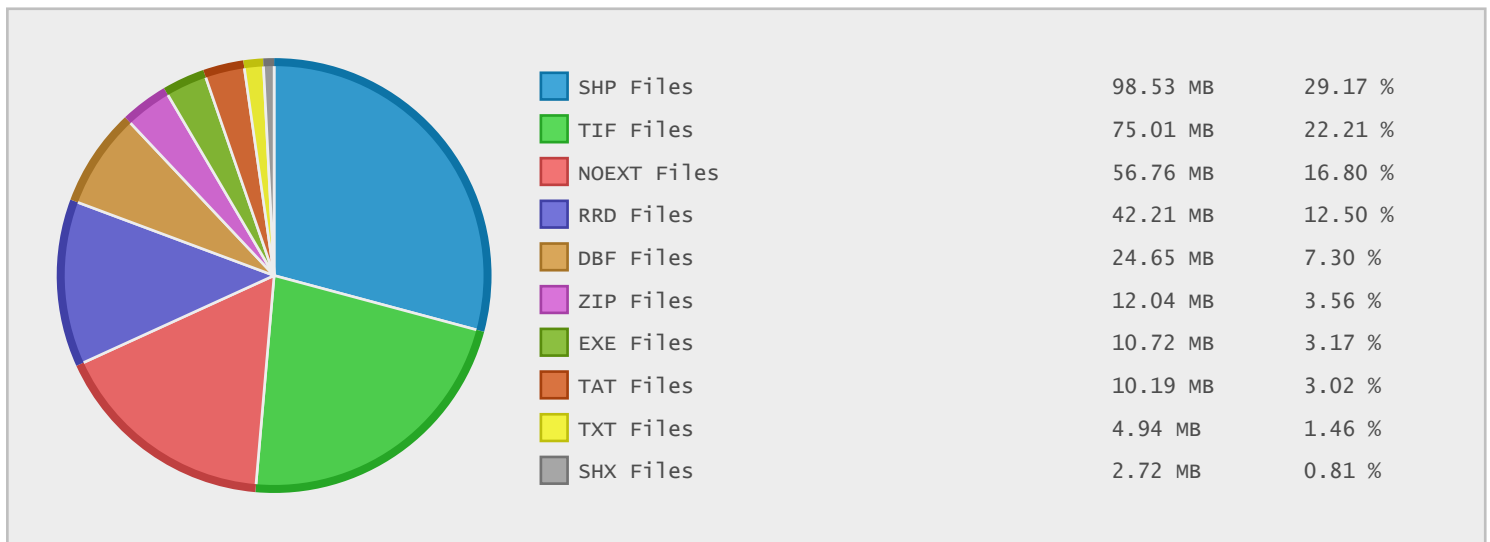

Top 10 File Extensions Sorted By Disk Space