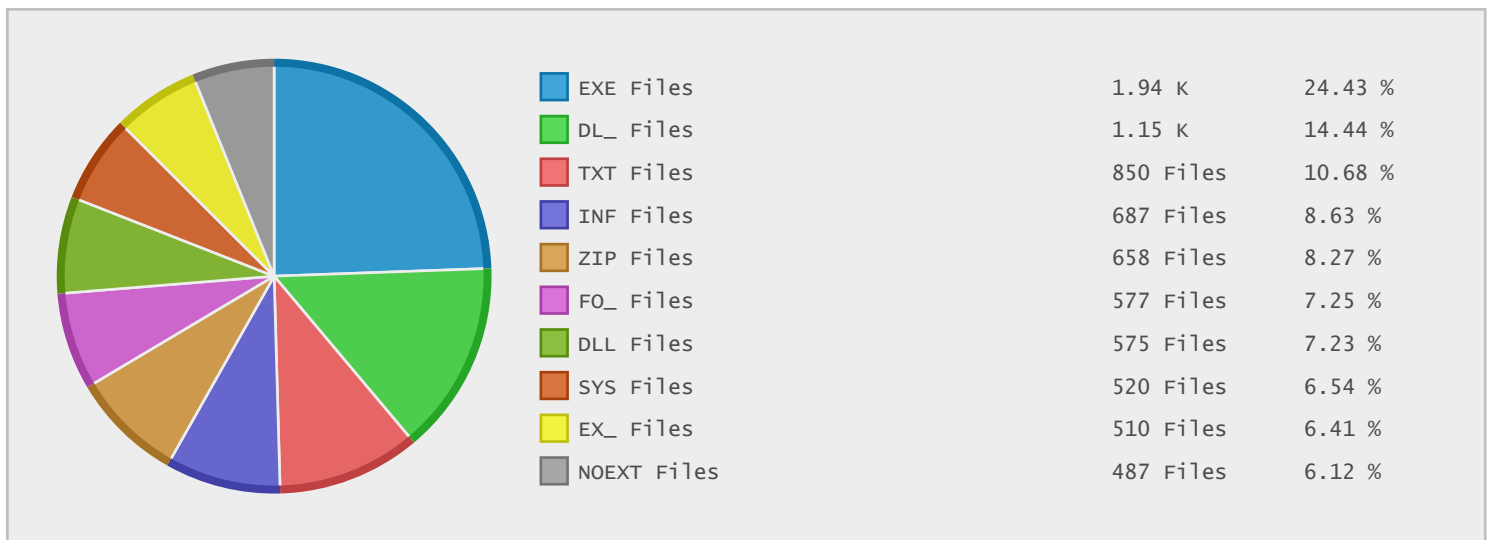

Top 10 File Categories Sorted By Disk Space

Last 12 Months Modified Disk Space History

Last 10 Years Modified Disk Space History

Last 10 Years Modified File Count History

Top 10 File Extensions Sorted By Disk Space

Top 10 File Extensions Sorted By Number of Files

Top 10 File Categories Sorted by Disk Space

Category	Files	Data	Data (%)
Program Files	2770	2.20 GB	44.26 %
Archive Files	885	1.52 GB	30.59 %
Disk Image Files	39	491.95 MB	9.68 %
Miscellaneous Files	5374	328.79 MB	6.47 %
Windows System Files	2341	198.41 MB	3.91 %
Backup Files	1740	70.31 MB	1.38 %
Development Files	293	54.03 MB	1.06 %
Document Files	1155	39.04 MB	0.77 %
Help Files	615	36.63 MB	0.72 %
Data Files	1881	29.96 MB	0.59 %