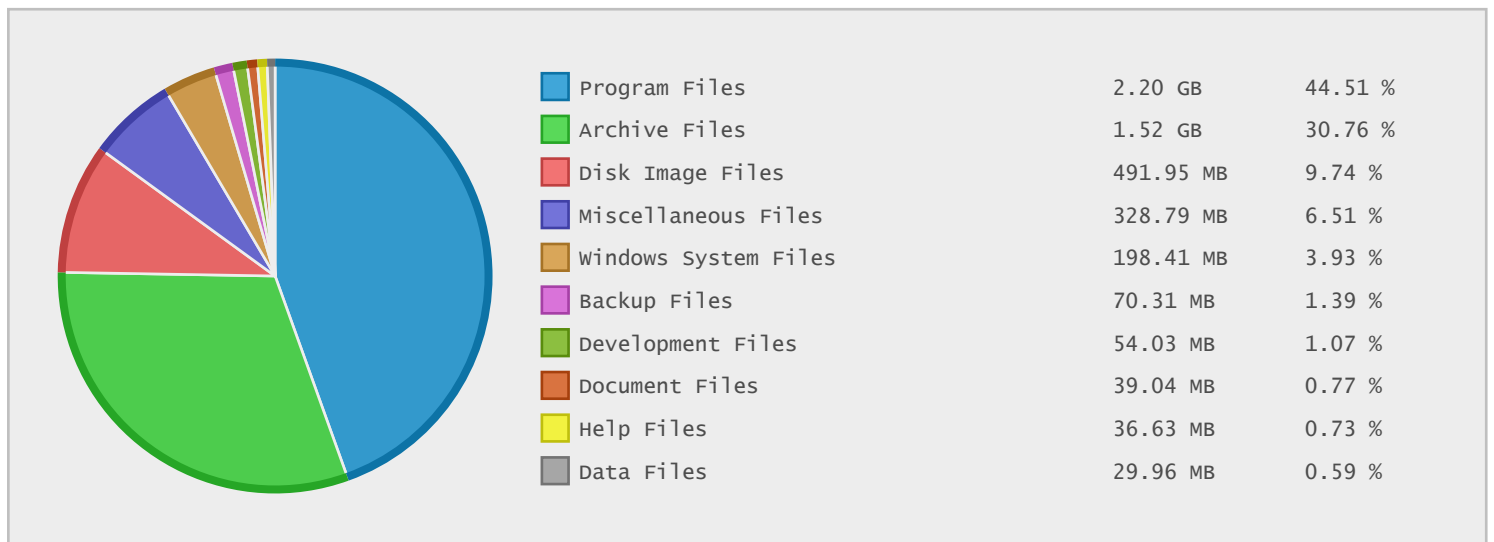

Brain Technology - FTP Site Statistics

Property	Value
FTP Server	ftp.brain.it
Description	Brain Technology
Country	Italy
Scan Date	01/Apr/2015
Total Dirs	2,574
Total Files	17,650
Total Data	4.96 GB

Top 20 Directories Sorted by Disk Space

Name	Dirs	Files	Data	Data (%)
/	2574	17650	4.96 GB	100.00 %
/public	2573	17650	4.96 GB	100.00 %
/public/Driver	783	2896	3.88 GB	78.28 %
/public/Driver/Microsoft	40	198	775.78 MB	15.27 %
/public/old_Driver	1785	14747	736.68 MB	14.50 %
/public/Driver/Asus	13	30	615.72 MB	12.12 %
/public/Driver/ATI	20	84	574.02 MB	11.30 %
/public/Driver/vmware	0	1	393.38 MB	7.74 %
/public/Driver/Creative	30	122	254.41 MB	5.01 %
/public/Vmware	0	2	253.40 MB	4.99 %
/public/old_Driver/Driver Schede video	433	4014	234.85 MB	4.62 %
/public/Driver/Microsoft/windows 2000 ...	2	2	201.47 MB	3.97 %
/public/Driver/ATI/Rage 128 e 128 PRO	0	18	186.22 MB	3.67 %
/public/Driver/Creative/SBLIVE	10	56	181.67 MB	3.58 %
/public/Driver/Matrox	22	153	150.03 MB	2.95 %
/public/Driver/Microsoft/windows 2000 ...	0	1	101.35 MB	2.00 %
/public/Driver/Microsoft/windows 2000 ...	0	1	100.12 MB	1.97 %
/public/Driver/ATI/Radeon Radeon 7x00...	1	10	96.01 MB	1.89 %
/public/Driver/Modem GOLD	64	581	91.38 MB	1.80 %
/public/Driver/Microsoft/NT4_SP6a_i386	0	2	87.26 MB	1.72 %

Top 10 File Categories Sorted By Disk Space