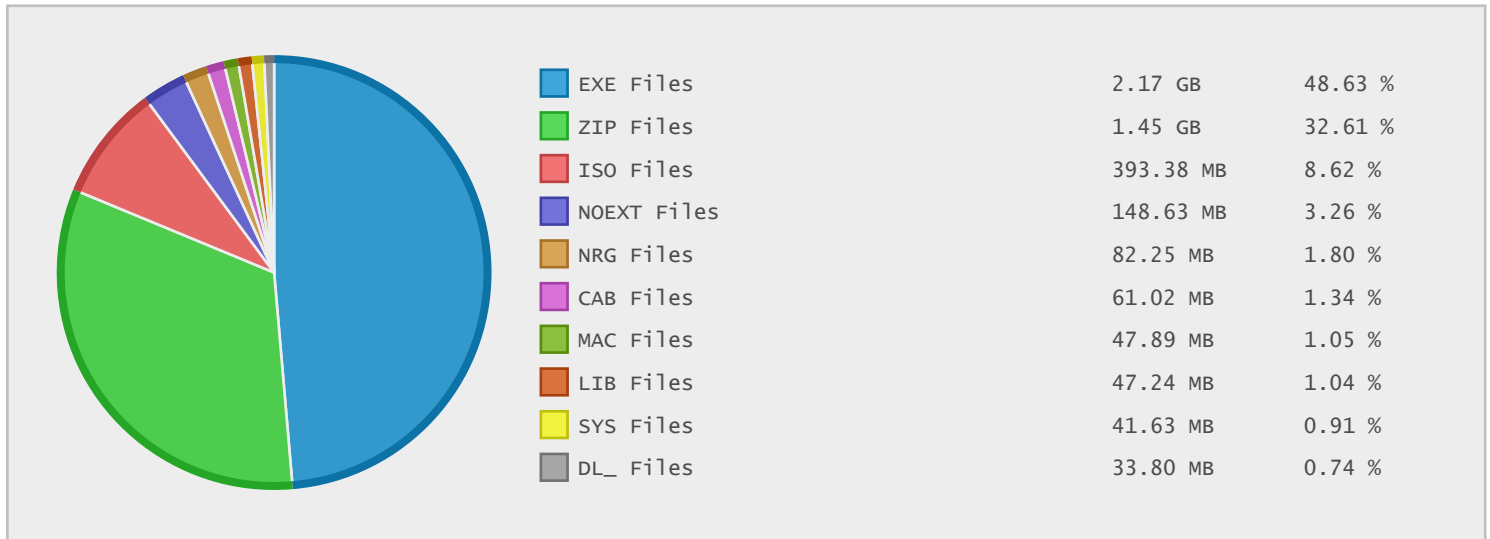

Top 10 File Categories Sorted By Disk Space

Last 12 Months Modified Disk Space History

Last 10 Years Modified Disk Space History

Last 10 Years Modified File Count History

Top 10 File Extensions Sorted By Disk Space

Top 10 File Extensions Sorted By Number of Files

Top 10 File Categories Sorted by Disk Space

Category	Files	Data	Data (%)
Program Files	2770	2.20 GB	44.26 %
Archive Files	885	1.52 GB	30.59 %
Disk Image Files	39	491.95 MB	9.68 %
Miscellaneous Files	5374	328.79 MB	6.47 %
Windows System Files	2341	198.41 MB	3.91 %
Backup Files	1740	70.31 MB	1.38 %
Development Files	293	54.03 MB	1.06 %
Document Files	1155	39.04 MB	0.77 %
Help Files	615	36.63 MB	0.72 %
Data Files	1881	29.96 MB	0.59 %