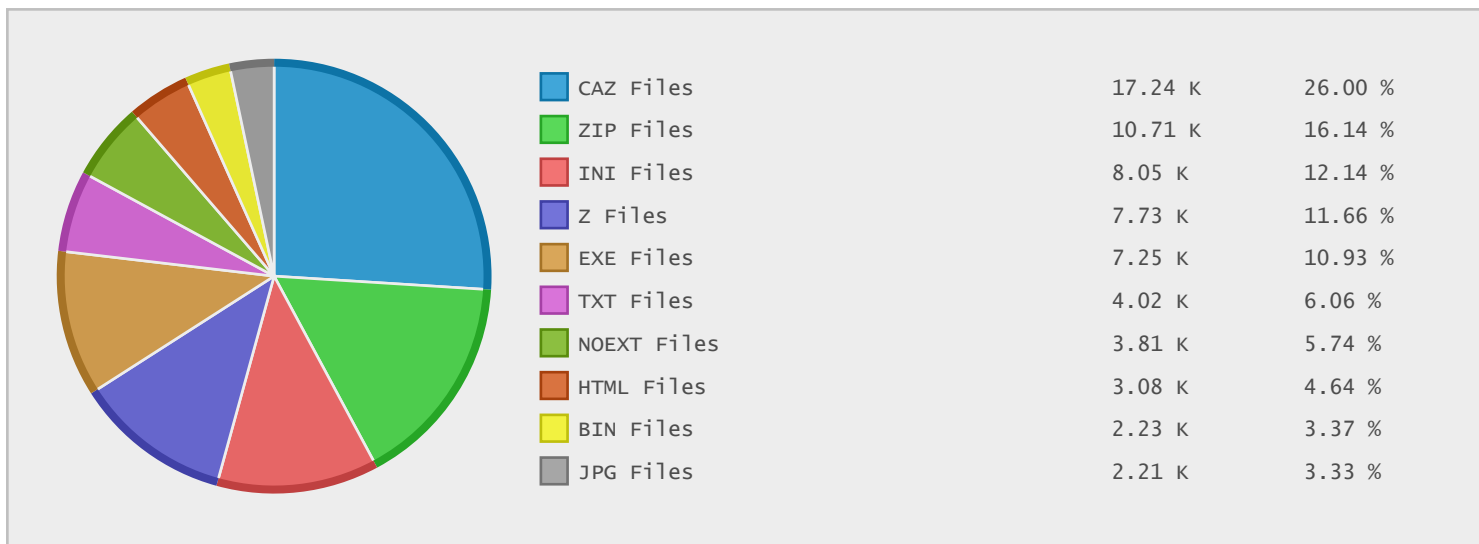

Top 10 File Categories Sorted By Disk Space

Last 12 Months Modified Disk Space History

Last 10 Years Modified Disk Space History

Total:	1580.39 GB
Average:	158.04 GB
Maximum:	282.45 GB
Minimum:	56.29 GB
From:	2006
To:	2015

Last 10 Years Modified File Count History

Total:	68659 Files
Average:	6866 Files
Maximum:	13012 Files
Minimum:	4321 Files
From:	2006
To:	2015

Top 10 File Extensions Sorted By Disk Space

Top 10 File Extensions Sorted By Number of Files