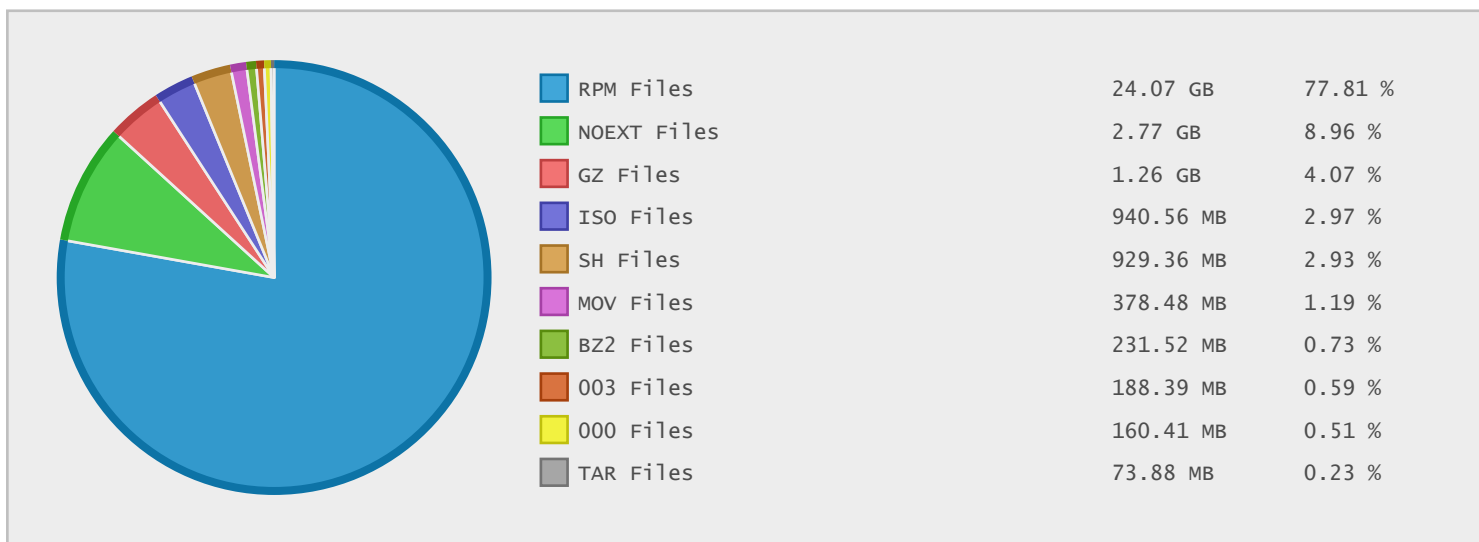

### Last 10 Years Modified Disk Space History

Total:	10.37 GB
Average:	1.04 GB
Maximum:	3.42 GB
Minimum:	0.03 GB
From:	2006
To:	2015

### Last 10 Years Modified File Count History

Total:	3336 Files
Average:	334 Files
Maximum:	1361 Files
Minimum:	7 Files
From:	2006
To:	2015

### Top 10 File Extensions Sorted By Disk Space