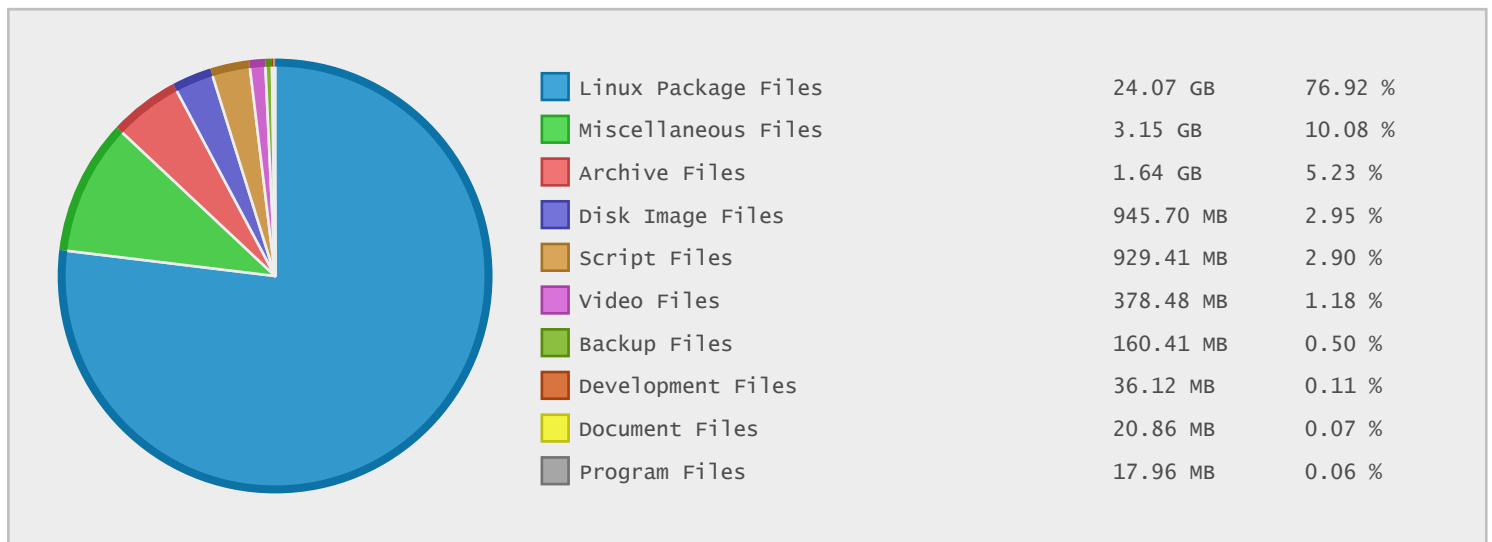

Celestial Software Archive - FTP Site Statistics

Property	Value
FTP Server	ftp.celestial.com
Description	Celestial Software Archive
Country	United States
Scan Date	14/Apr/2015
Total Dirs	3,256
Total Files	26,881
Total Data	31.30 GB

Top 20 Directories Sorted by Disk Space

Name	Dirs	Files	Data	Data (%)
/	3256	26881	31.30 GB	100.00 %
/mirrors	1893	12198	22.62 GB	72.26 %
/mirrors/ftp.openpkg.org	61	7564	18.96 GB	60.58 %
/mirrors/ftp.openpkg.org/release	46	4583	9.48 GB	30.28 %
/pub	1127	13831	8.18 GB	26.12 %
/mirrors/ftp.openpkg.org/current	6	1752	6.91 GB	22.08 %
/mirrors/ftp.openpkg.org/current/SRC	5	1750	6.91 GB	22.08 %
/mirrors/ftp.openpkg.org/current/SRC/EVAL	0	1064	4.23 GB	13.52 %
/mirrors/ftp.caldera.com	1607	4323	3.42 GB	10.93 %
/mirrors/ftp.caldera.com/pub	1606	4323	3.42 GB	10.93 %
/pub/mailling-lists	184	3169	2.70 GB	8.63 %
/mirrors/ftp.caldera.com/pub/updates	971	2753	2.62 GB	8.36 %
/mirrors/ftp.openpkg.org/stable	6	1227	2.57 GB	8.22 %
/pub/sco-ports	677	4607	2.40 GB	7.67 %
/mirrors/ftp.caldera.com/pub/updates/O...	673	1373	1.65 GB	5.28 %
/pub/linux	61	1907	1.58 GB	5.06 %
/pub/linux/caldera	53	1894	1.58 GB	5.05 %
/mirrors/ftp.openpkg.org/release/2.0	4	596	1.50 GB	4.78 %
/mirrors/ftp.openpkg.org/stable/2.20060622	3	640	1.49 GB	4.75 %
/mirrors/ftp.openpkg.org/release/2.3	4	664	1.47 GB	4.70 %

Top 10 File Categories Sorted By Disk Space