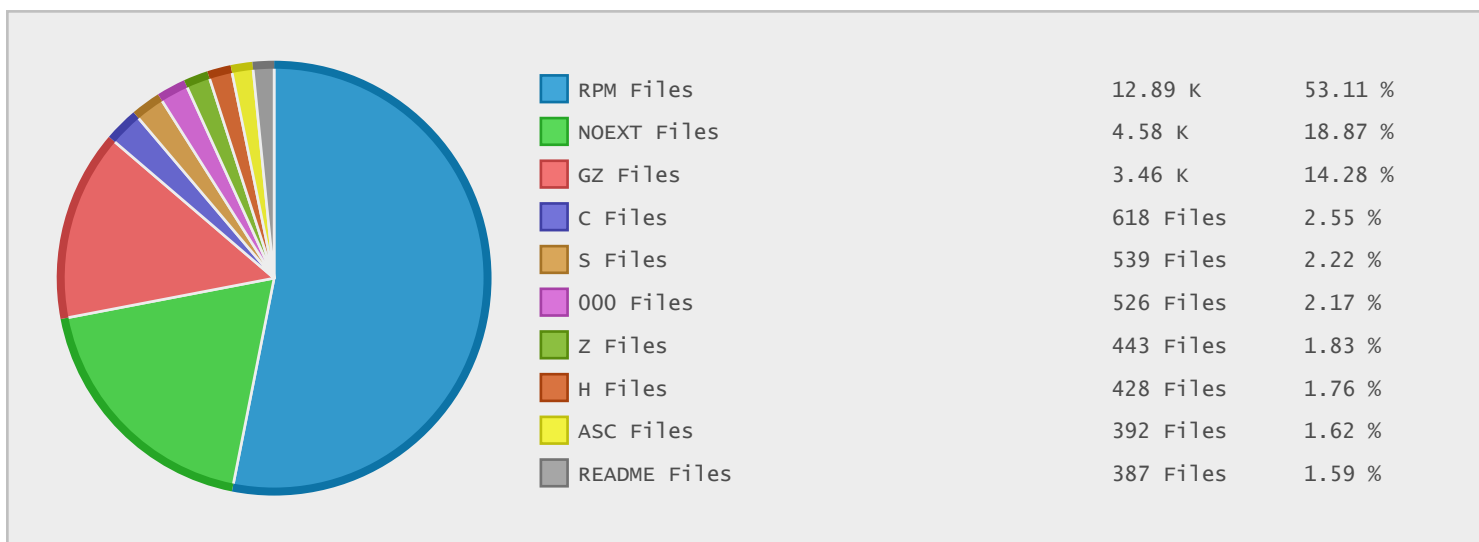

Top 10 File Extensions Sorted By Number of Files