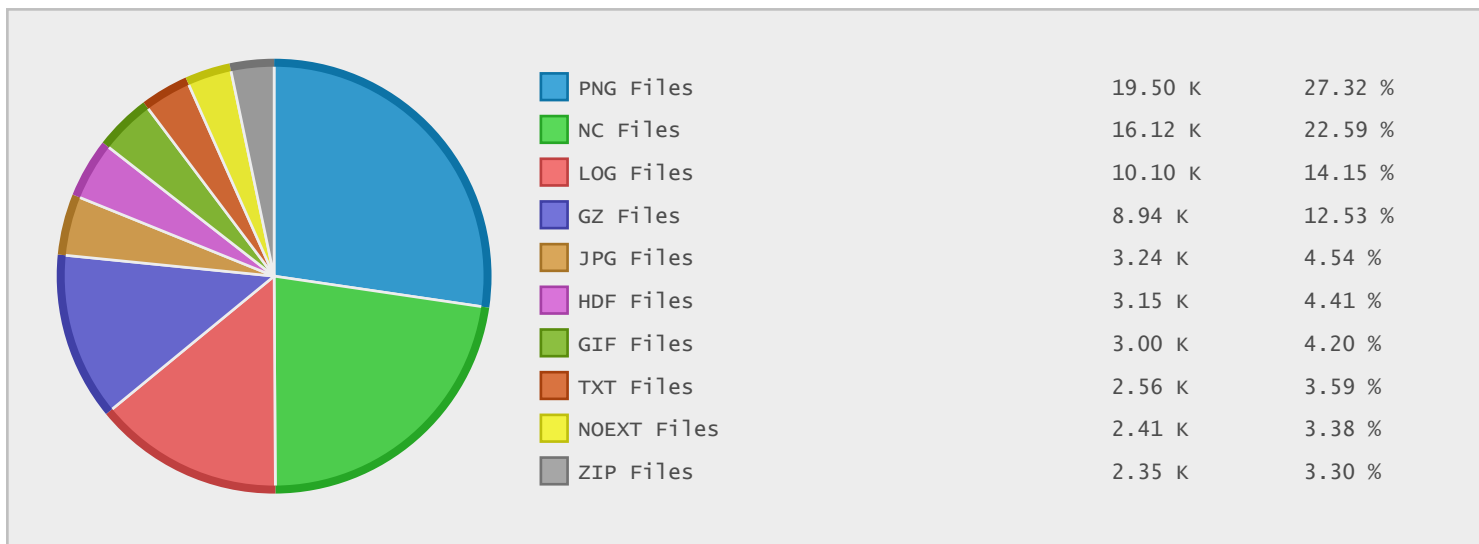

Top 10 File Categories Sorted By Disk Space

Last 12 Months Modified Disk Space History

Last 10 Years Modified Disk Space History

Total:	472.09 GB
Average:	47.21 GB
Maximum:	305.12 GB
Minimum:	0.67 GB
From:	2006
To:	2015

Last 10 Years Modified File Count History

Total:	83187 Files
Average:	8319 Files
Maximum:	28050 Files
Minimum:	979 Files
From:	2006
To:	2015

Top 10 File Extensions Sorted By Disk Space

Top 10 File Extensions Sorted By Number of Files