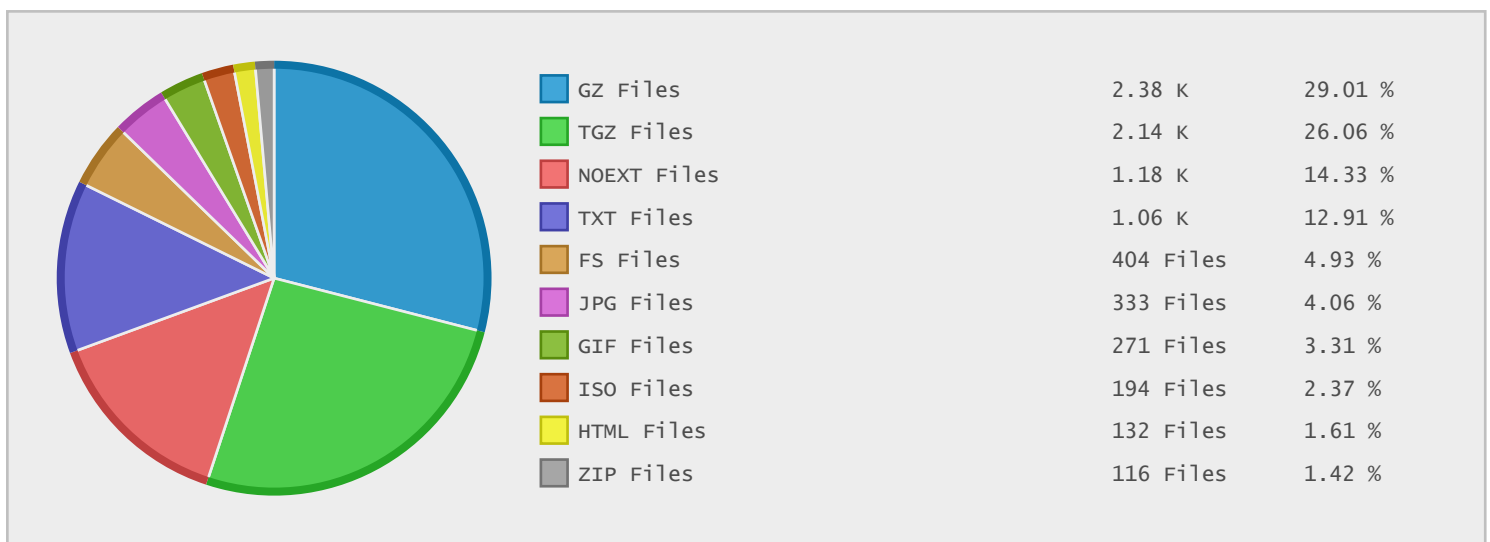

Internet Software Consulting Services - FTP Site Statistics

Property	Value
FTP Server	ftp.cirr.com
Description	Internet Software Consulting Services
Country	United States
Scan Date	11/Jul/2014
Total Dirs	1,093
Total Files	8,856
Total Data	76.67 GB

Top 10 File Categories Sorted By Disk Space

Last 12 Months Modified Disk Space History

Last 10 Years Modified Disk Space History

Last 10 Years Modified File Count History

Top 10 File Extensions Sorted By Disk Space

Top 10 File Extensions Sorted By Number of Files

Top 10 File Categories Sorted by Disk Space

Category	Files	Data	Data (%)
Archive Files	4631	38.00 GB	49.56 %
Disk Image Files	194	37.35 GB	48.72 %
Document Files	1624	620.72 MB	0.79 %
Miscellaneous Files	1402	440.03 MB	0.56 %
Image Files	622	203.61 MB	0.26 %
Program Files	88	31.27 MB	0.04 %
Internet Files	168	18.48 MB	0.02 %
Linux Package Files	6	17.15 MB	0.02 %
Data Files	69	13.85 MB	0.02 %
Music Files	6	4.01 MB	< 0.01 %