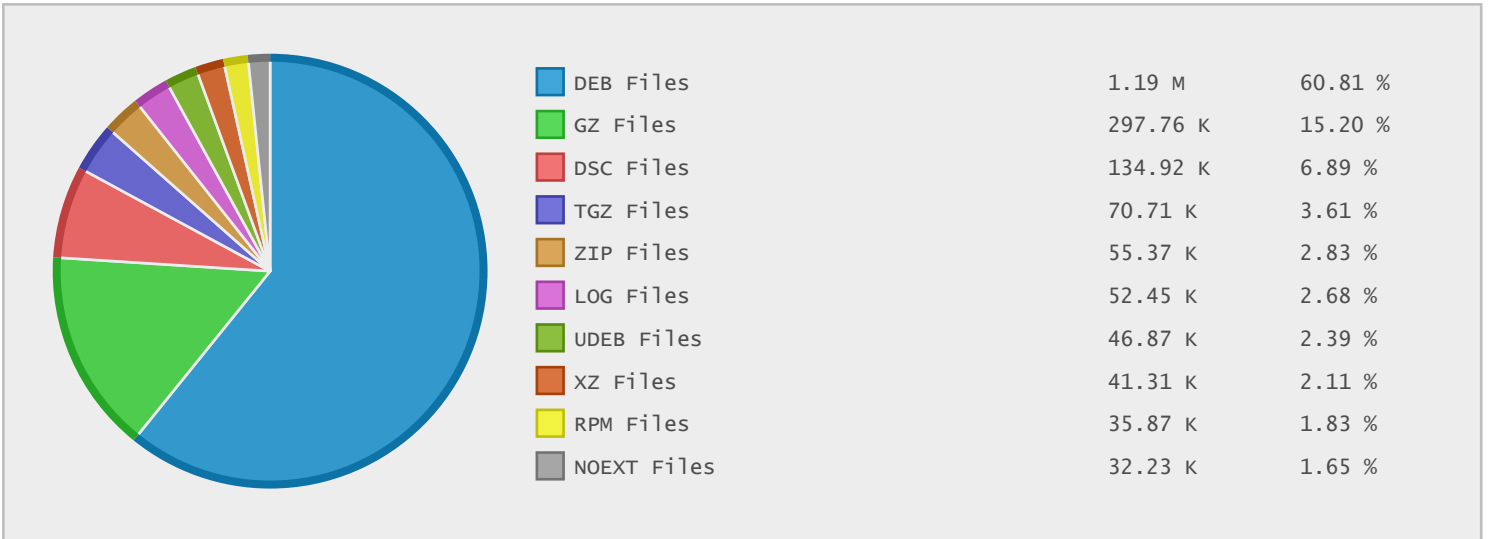

Top 10 File Categories Sorted By Disk Space

Last 12 Months Modified Disk Space History

Last 10 Years Modified Disk Space History

Total:	2402.09 GB
Average:	240.21 GB
Maximum:	872.23 GB
Minimum:	8.85 GB
From:	2006
To:	2015

Last 10 Years Modified File Count History

Total:	2049020 ...
Average:	204902 Files
Maximum:	637750 Files
Minimum:	13030 Files
From:	2006
To:	2015

Top 10 File Extensions Sorted By Disk Space

Top 10 File Extensions Sorted By Number of Files