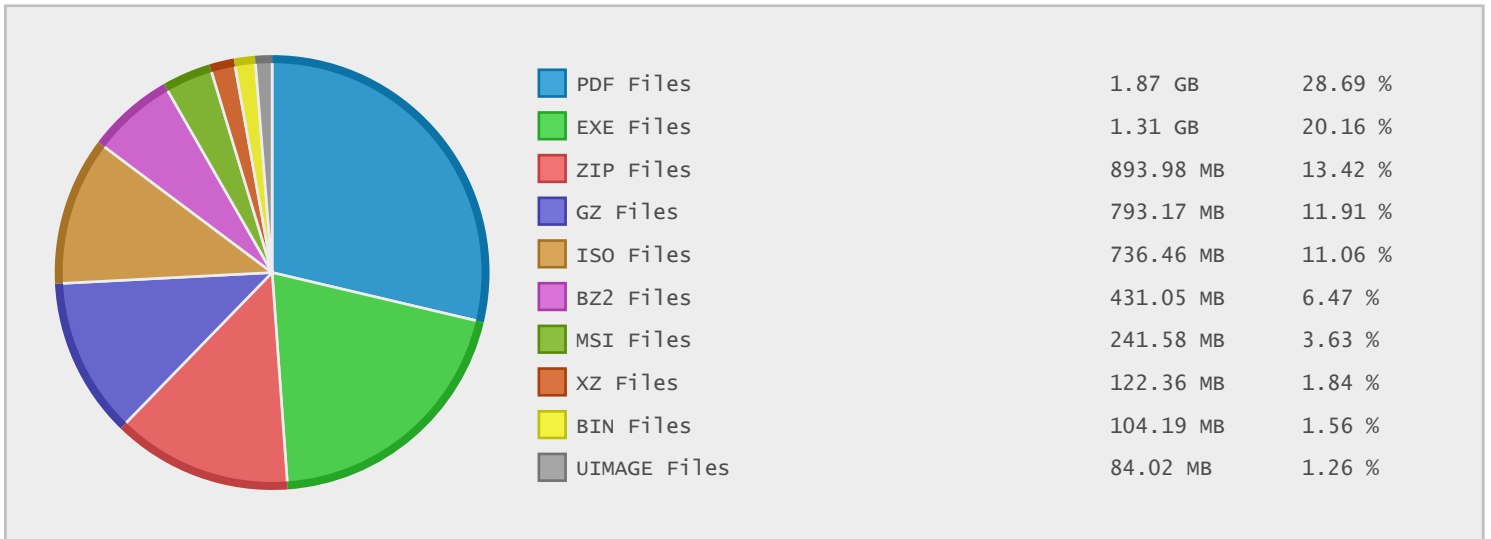

Top 10 File Categories Sorted By Disk Space

Last 12 Months Modified Disk Space History

Last 10 Years Modified Disk Space History

Last 10 Years Modified File Count History

Top 10 File Extensions Sorted By Disk Space

Top 10 File Extensions Sorted By Number of Files

Top 10 File Categories Sorted by Disk Space

Category	Files	Data	Data (%)
Archive Files	435	2.28 GB	34.25 %
Document Files	872	1.87 GB	28.00 %
Program Files	369	1.31 GB	19.68 %
Disk Image Files	18	736.47 MB	10.79 %
Windows Package Files	39	241.58 MB	3.54 %
Data Files	60	107.71 MB	1.58 %
Miscellaneous Files	47	105.22 MB	1.54 %
Development Files	37	21.61 MB	0.32 %
Internet Files	446	10.89 MB	0.16 %
Image Files	319	8.42 MB	0.12 %