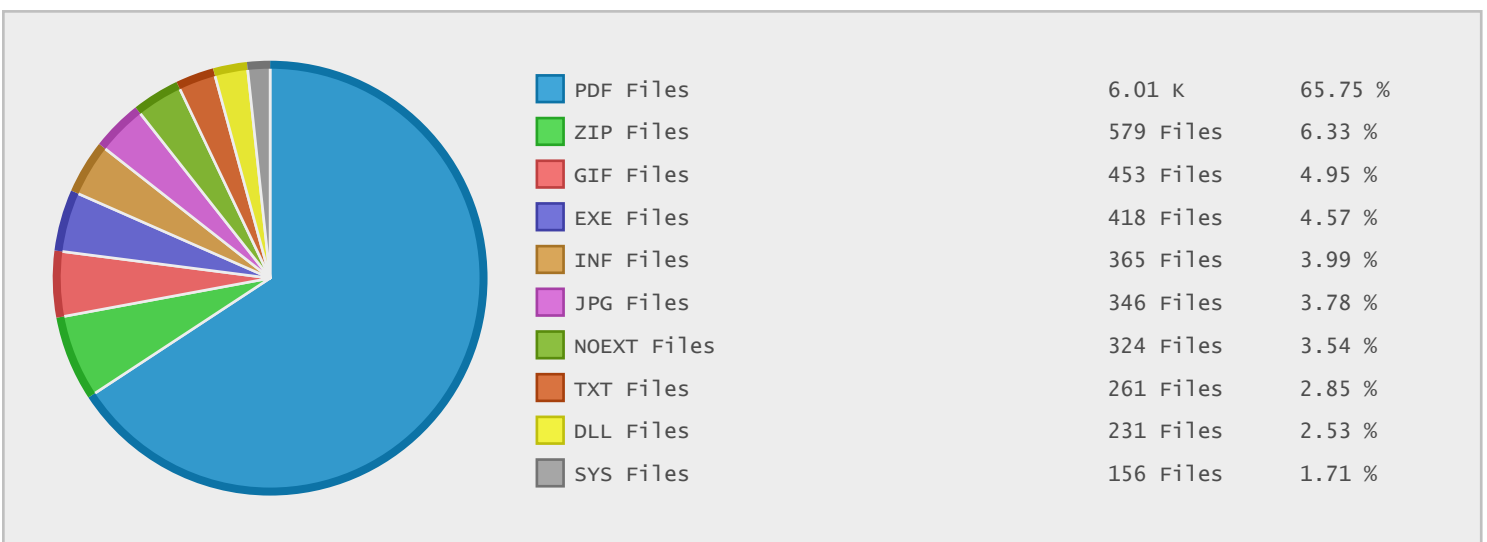

Top 10 File Categories Sorted By Disk Space

Last 12 Months Modified Disk Space History

Last 10 Years Modified Disk Space History

Last 10 Years Modified File Count History

Top 10 File Extensions Sorted By Disk Space

Top 10 File Extensions Sorted By Number of Files

Top 10 File Categories Sorted by Disk Space

Category	Files	Data	Data (%)
Document Files	6440	2.21 GB	46.65 %
Archive Files	618	1.09 GB	23.00 %
Program Files	671	855.96 MB	17.64 %
Miscellaneous Files	644	250.68 MB	5.17 %
Image Files	889	248.26 MB	5.12 %
Windows System Files	824	67.22 MB	1.39 %
Data Files	311	15.36 MB	0.32 %
Linux Package Files	2	12.22 MB	0.25 %
Backup Files	85	8.30 MB	0.17 %
Development Files	272	5.61 MB	0.12 %