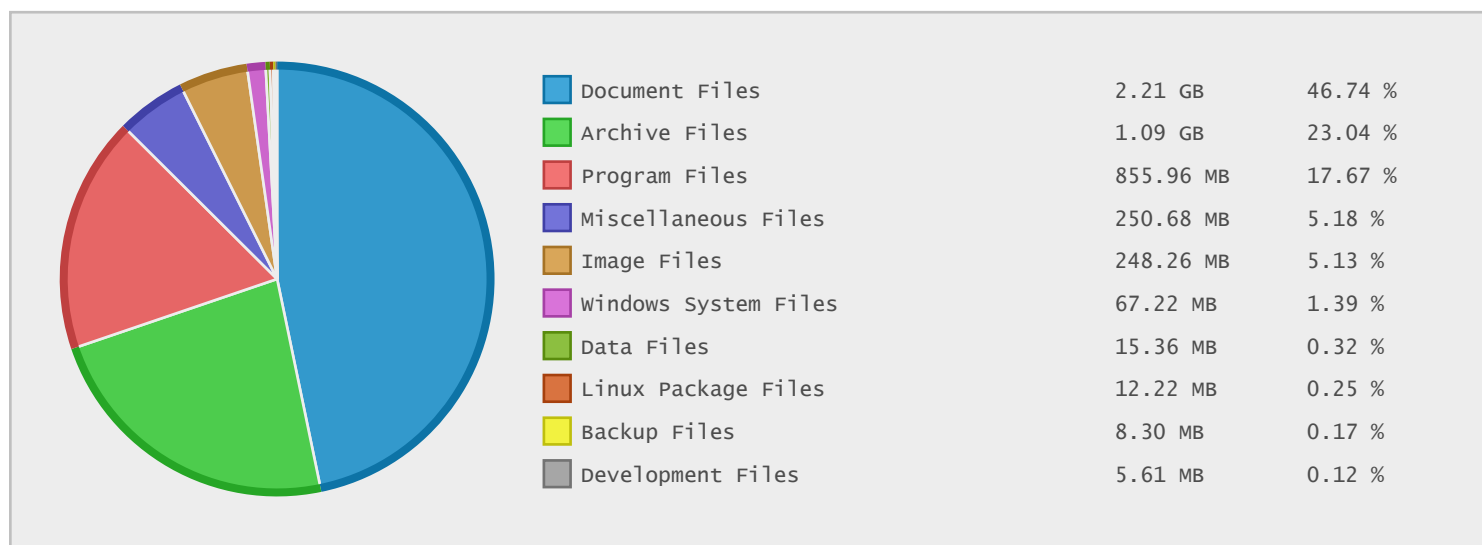

Poland Trade and Service Control - FTP Site Statistics

Property	Value
FTP Server	ftp.control.slupsk.pl
Description	Poland Trade and Service Control
Country	Poland
Scan Date	14/Oct/2015
Total Dirs	1,041
Total Files	10,894
Total Data	4.74 GB

Top 20 Directories Sorted by Disk Space

Name	Dirs	Files	Data	Data (%)
/	1041	10894	4.74 GB	100.00 %
/pub	1039	10875	4.72 GB	99.68 %
/pub/elektronika	383	6844	3.53 GB	74.50 %
/pub/elektronika/elementy	84	4812	1.48 GB	31.27 %
/pub/elektronika/schematy	239	1684	1.05 GB	22.12 %
/pub/elektronika/programy	29	243	0.97 GB	20.46 %
/pub/elektronika/elementy/NS	0	2503	840.36 MB	17.32 %
/pub/drivers	195	1327	627.35 MB	12.93 %
/pub/elektronika/programy/KiCADPL	0	1	394.95 MB	8.14 %
/pub/upload	34	965	329.82 MB	6.80 %
/pub/elektronika/schematy/monitory	15	510	314.18 MB	6.47 %
/pub/elektronika/schematy/oscyloskopy	14	134	305.81 MB	6.30 %
/pub/elektronika/elementy/CPU	19	149	293.71 MB	6.05 %
/pub/elektronika/programy/AVR	3	26	285.11 MB	5.88 %
/pub/upload/pdf	32	882	284.89 MB	5.87 %
/pub/elektronika/schematy/oscyloskopy/...	0	11	212.43 MB	4.38 %
/pub/drivers2	402	1660	183.32 MB	3.78 %
/pub/elektronika/programy/ARM	0	2	168.95 MB	3.48 %
/pub/drivers/tv	47	421	163.86 MB	3.38 %
/pub/elektronika/elementy/CPU/ATMEL	5	56	163.59 MB	3.37 %

Top 10 File Categories Sorted By Disk Space