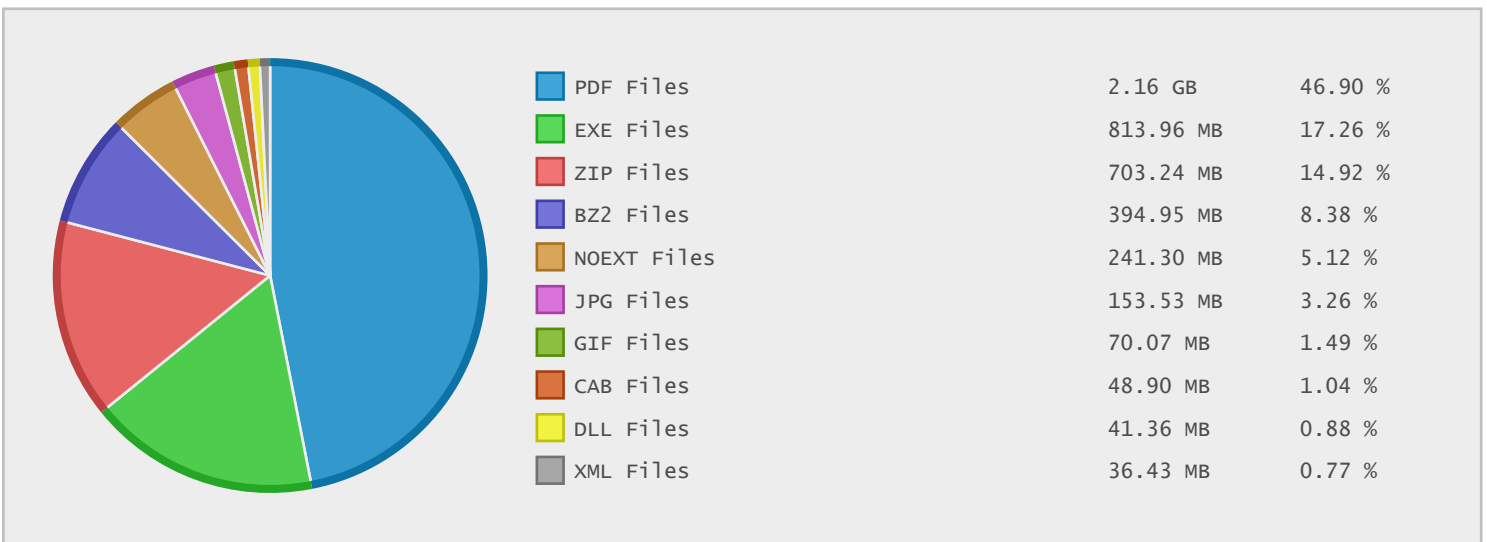

Top 10 File Categories Sorted By Disk Space

Last 12 Months Modified Disk Space History

Last 10 Years Modified Disk Space History

Last 10 Years Modified File Count History

Top 10 File Extensions Sorted By Disk Space

Top 10 File Extensions Sorted By Number of Files

Top 10 File Categories Sorted by Disk Space

Category	Files	Data	Data (%)
Document Files	6440	2.21 GB	46.65 %
Archive Files	618	1.09 GB	23.00 %
Program Files	671	855.96 MB	17.64 %
Miscellaneous Files	644	250.68 MB	5.17 %
Image Files	889	248.26 MB	5.12 %
Windows System Files	824	67.22 MB	1.39 %
Data Files	311	15.36 MB	0.32 %
Linux Package Files	2	12.22 MB	0.25 %
Backup Files	85	8.30 MB	0.17 %
Development Files	272	5.61 MB	0.12 %