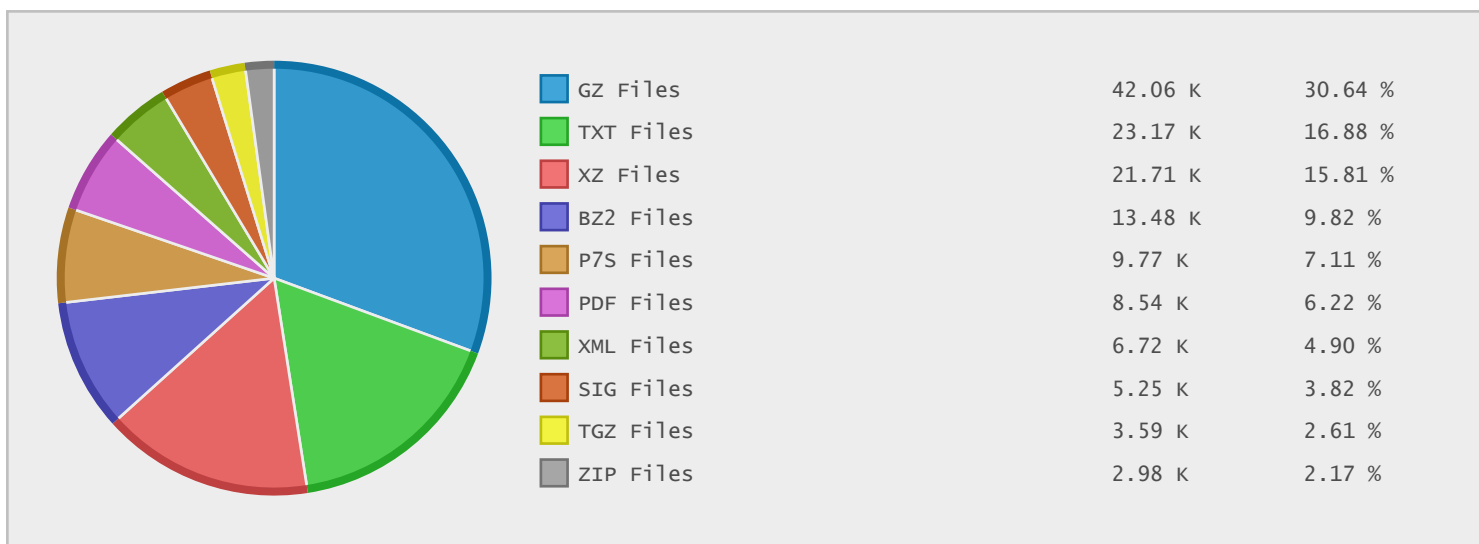

Top 10 File Extensions Sorted By Number of Files