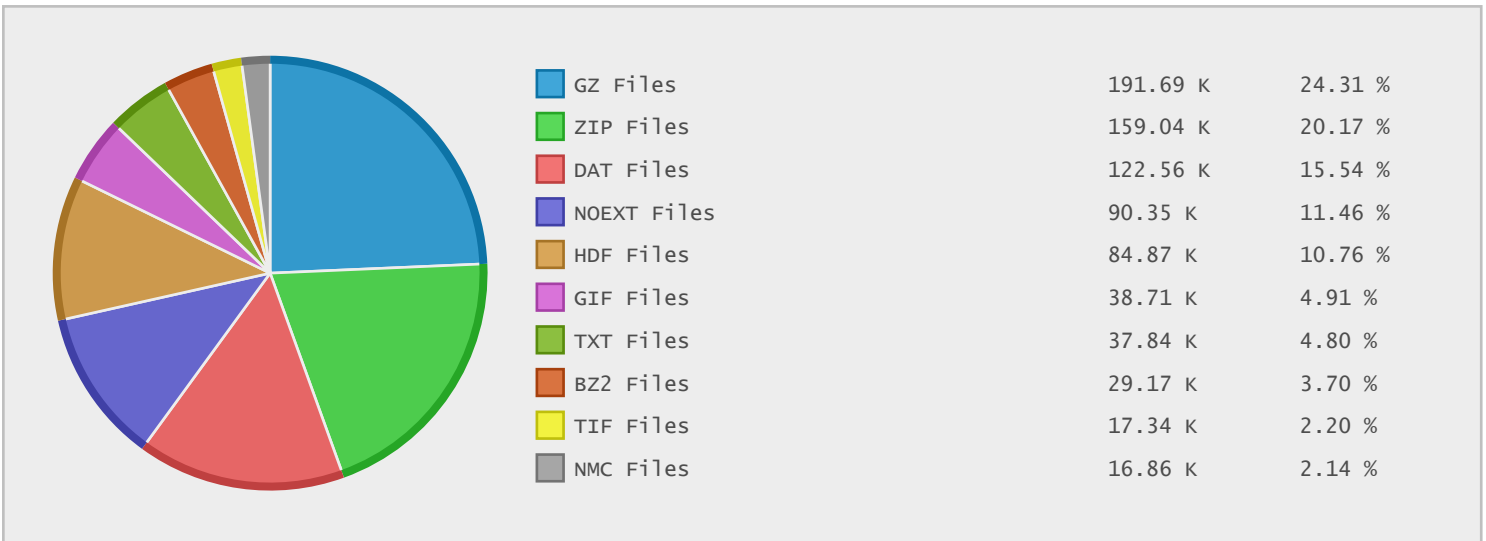

Top 10 File Categories Sorted By Disk Space

Last 12 Months Modified Disk Space History

Last 10 Years Modified Disk Space History

Total:	947.11 GB
Average:	94.71 GB
Maximum:	417.44 GB
Minimum:	1.70 GB
From:	2006
To:	2015

Last 10 Years Modified File Count History

Total:	909958 Files
Average:	90996 Files
Maximum:	303739 Files
Minimum:	19472 Files
From:	2006
To:	2015

Top 10 File Extensions Sorted By Disk Space

Top 10 File Extensions Sorted By Number of Files