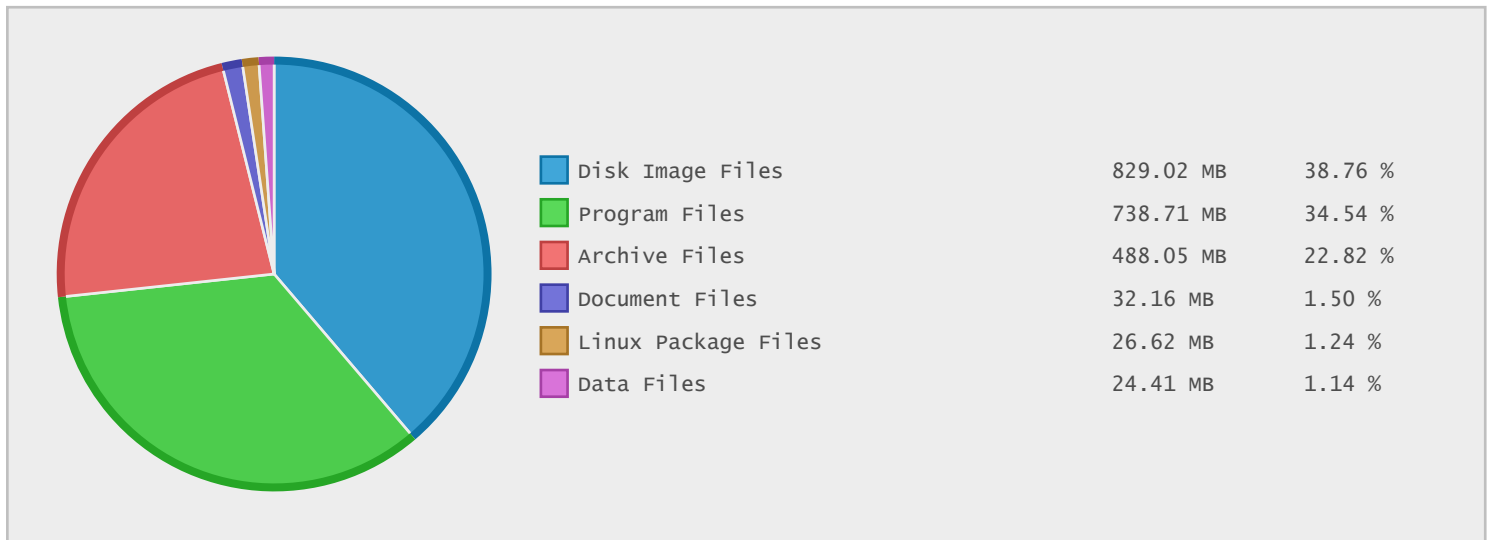

Federal University of Rio Grande do Sul - FTP Site Statistics

Property	Value
FTP Server	ftp.cpgec.ufrgs.br
Description	Federal University of Rio Grande do Sul
Country	Brazil
Scan Date	09/Jun/2015
Total Dirs	41
Total Files	112
Total Data	2.09 GB

Top 20 Directories Sorted by Disk Space

Name	Dirs	Files	Data	Data (%)
/	41	112	2.09 GB	100.00 %
/Linux	4	12	728.96 MB	34.08 %
/Temp	13	21	725.20 MB	33.90 %
/Linux/KuruminNG806	0	2	676.25 MB	31.62 %
/Microsoft	7	14	398.97 MB	18.65 %
/Microsoft/winXPup	1	1	302.29 MB	14.13 %
/Microsoft/winXPup/SPack3	0	1	302.29 MB	14.13 %
/Temp/AE03B1	0	1	275.44 MB	12.88 %
/Temp/P65	0	1	182.43 MB	8.53 %
/Temp/FreeDOS10	0	2	152.76 MB	7.14 %
/Netscape	0	7	106.66 MB	4.99 %
/Antivirus	0	5	90.84 MB	4.25 %
/Temp/PctTV	5	12	58.38 MB	2.73 %
/Linux/Misc	2	10	52.70 MB	2.46 %
/Temp/PctTV/550Patch	0	3	52.43 MB	2.45 %
/Microsoft/DirectX	0	4	52.34 MB	2.45 %
/Linux/Misc/PowerchuteBE	0	3	46.35 MB	2.17 %
/Microsoft/SPack	0	3	42.02 MB	1.96 %
/Drivers	4	22	40.78 MB	1.91 %
/Temp/Arqs	0	2	29.78 MB	1.39 %

Top 10 File Categories Sorted By Disk Space