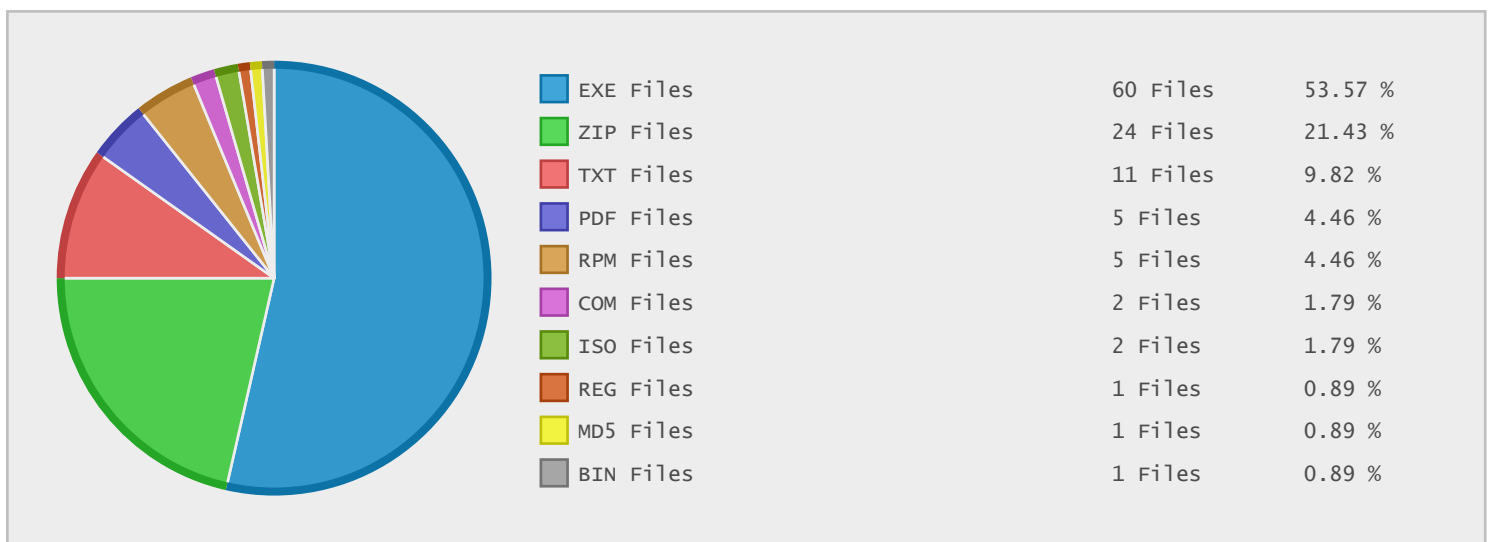

Top 10 File Categories Sorted By Disk Space

Last 12 Months Modified Disk Space History

Last 10 Years Modified Disk Space History

Last 10 Years Modified File Count History

Top 10 File Extensions Sorted By Disk Space

Top 10 File Extensions Sorted By Number of Files

Top 10 File Categories Sorted by Disk Space

Category	Files	Data	Data (%)
Disk Image Files	2	829.02 MB	38.76 %
Program Files	62	738.71 MB	34.54 %
Archive Files	24	488.05 MB	22.82 %
Document Files	16	32.16 MB	1.50 %
Linux Package Files	5	26.62 MB	1.24 %
Data Files	3	24.41 MB	1.14 %