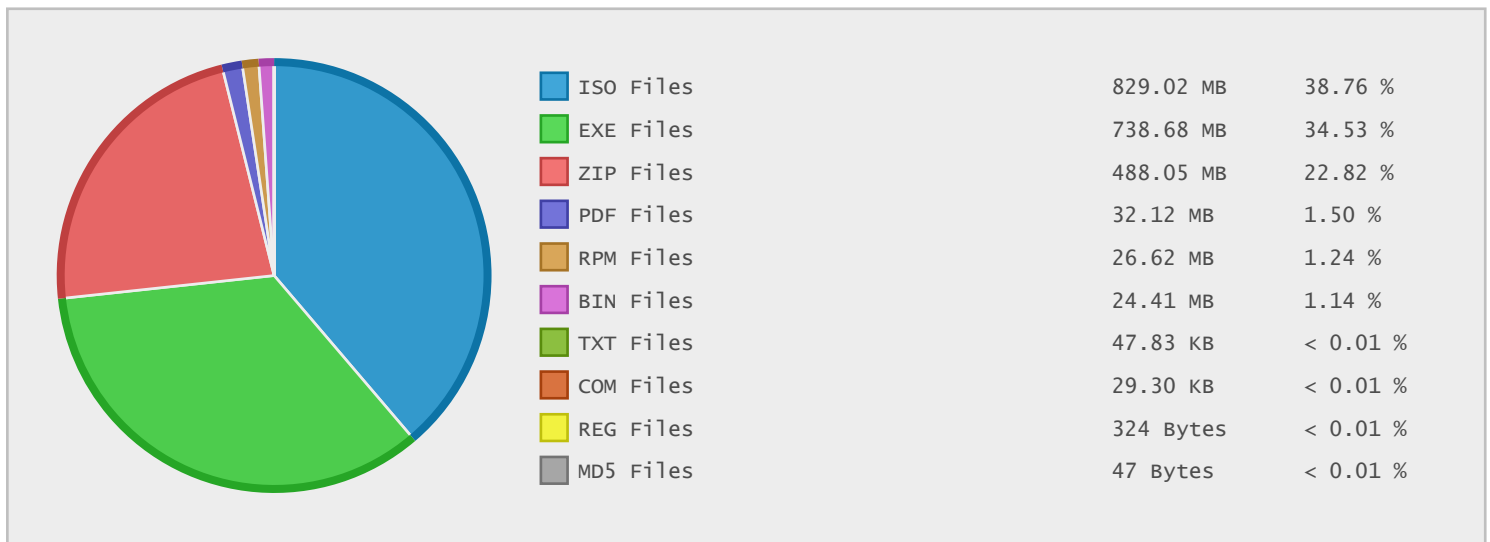

Top 10 File Categories Sorted By Disk Space

Last 12 Months Modified Disk Space History

Last 10 Years Modified Disk Space History

Last 10 Years Modified File Count History

Top 10 File Extensions Sorted By Disk Space