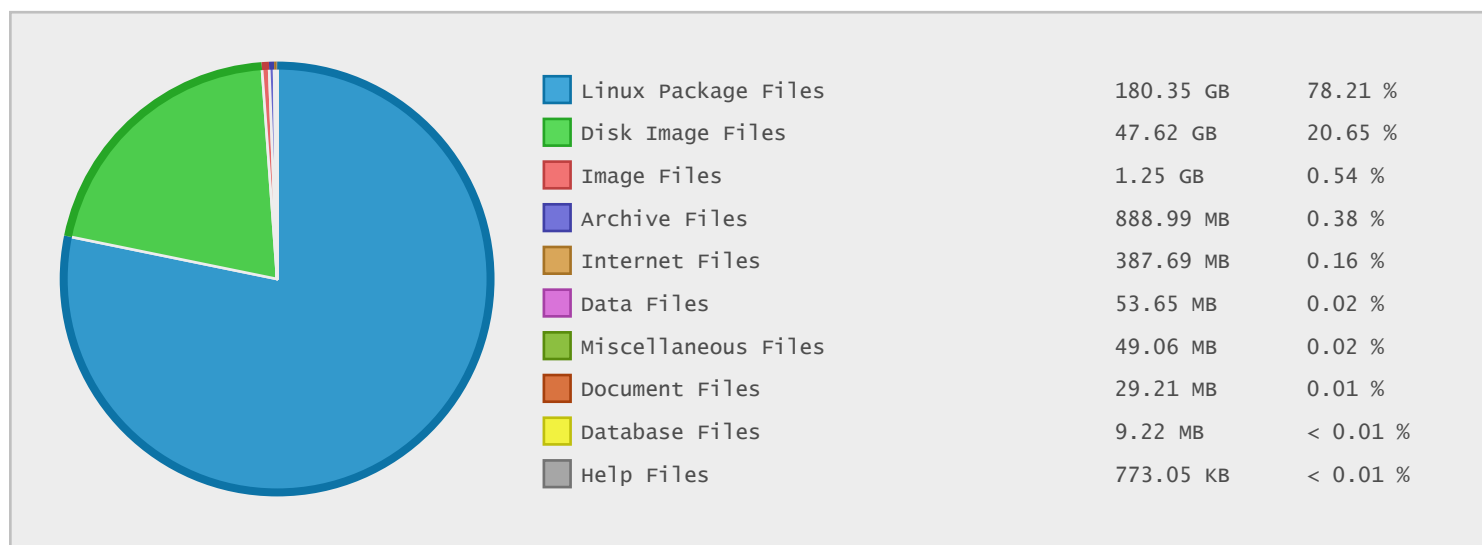

Carlsberg Laboratory - FTP Site Statistics

Property	Value
FTP Server	ftp.crc.dk
Description	Carlsberg Laboratory
Country	Denmark
Scan Date	09/Jan/2015
Total Dirs	775
Total Files	253,187
Total Data	230.60 GB

Top 20 Directories Sorted by Disk Space

Name	Dirs	Files	Data	Data (%)
/	775	253187	230.60 GB	100.00 %
/pub	774	253187	230.60 GB	100.00 %
/pub/mirrors	733	252968	230.46 GB	99.94 %
/pub/mirrors/fedora-epel	495	214257	139.65 GB	60.56 %
/pub/mirrors/centos	233	38705	89.08 GB	38.63 %
/pub/mirrors/fedora-epel/6	28	79669	57.66 GB	25.01 %
/pub/mirrors/centos/5.11	67	7767	32.24 GB	13.98 %
/pub/mirrors/fedora-epel/7	160	41355	32.17 GB	13.95 %
/pub/mirrors/centos/6.6	90	16933	29.39 GB	12.75 %
/pub/mirrors/centos/7.0.1406	33	13796	27.45 GB	11.90 %
/pub/mirrors/fedora-epel/5	28	50326	26.28 GB	11.39 %
/pub/mirrors/centos/5.11/isos	2	41	19.50 GB	8.45 %
/pub/mirrors/fedora-epel/6/x86_64	7	24855	17.91 GB	7.77 %
/pub/mirrors/fedora-epel/testing	239	12878	16.71 GB	7.25 %
/pub/mirrors/fedora-epel/6/i386	7	22841	16.51 GB	7.16 %
/pub/mirrors/centos/7.0.1406/isos	1	20	14.26 GB	6.18 %
/pub/mirrors/centos/7.0.1406/isos/x86_64	0	20	14.26 GB	6.18 %
/pub/mirrors/fedora-epel/7/x86_64	63	17432	13.78 GB	5.98 %
/pub/mirrors/fedora-epel/6/ppc64	7	20739	13.65 GB	5.92 %
/pub/mirrors/fedora-epel/7/ppc64	63	15984	12.10 GB	5.25 %

Top 10 File Categories Sorted By Disk Space