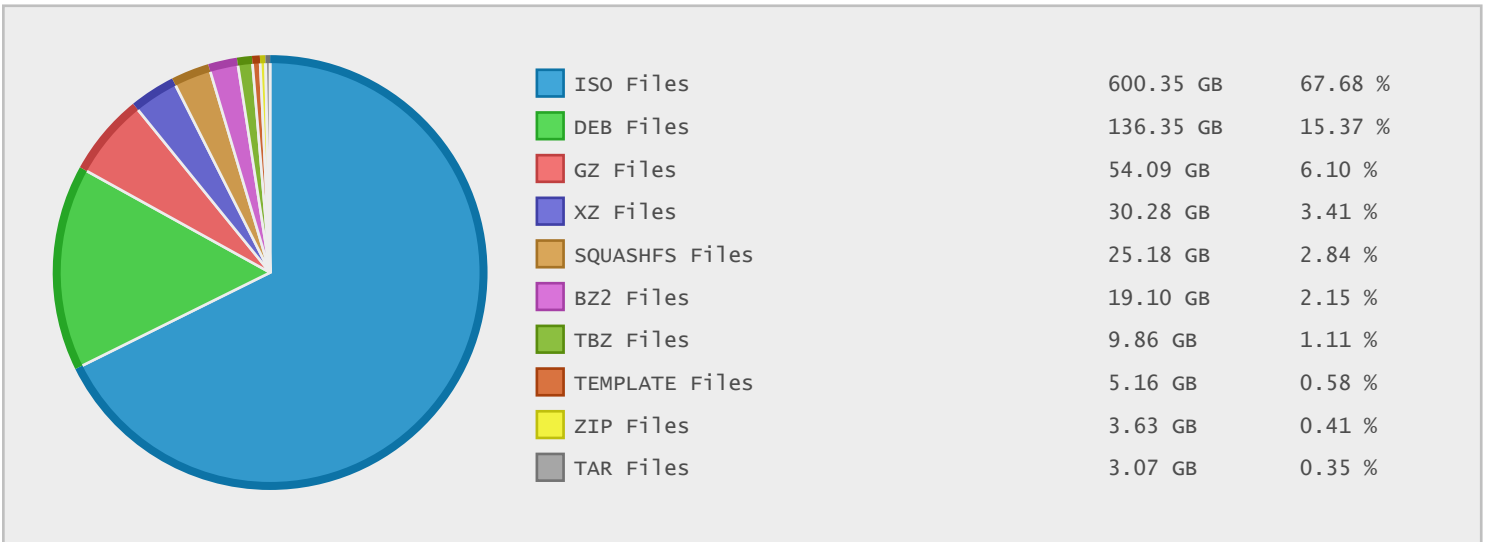

Top 10 File Extensions Sorted By Disk Space