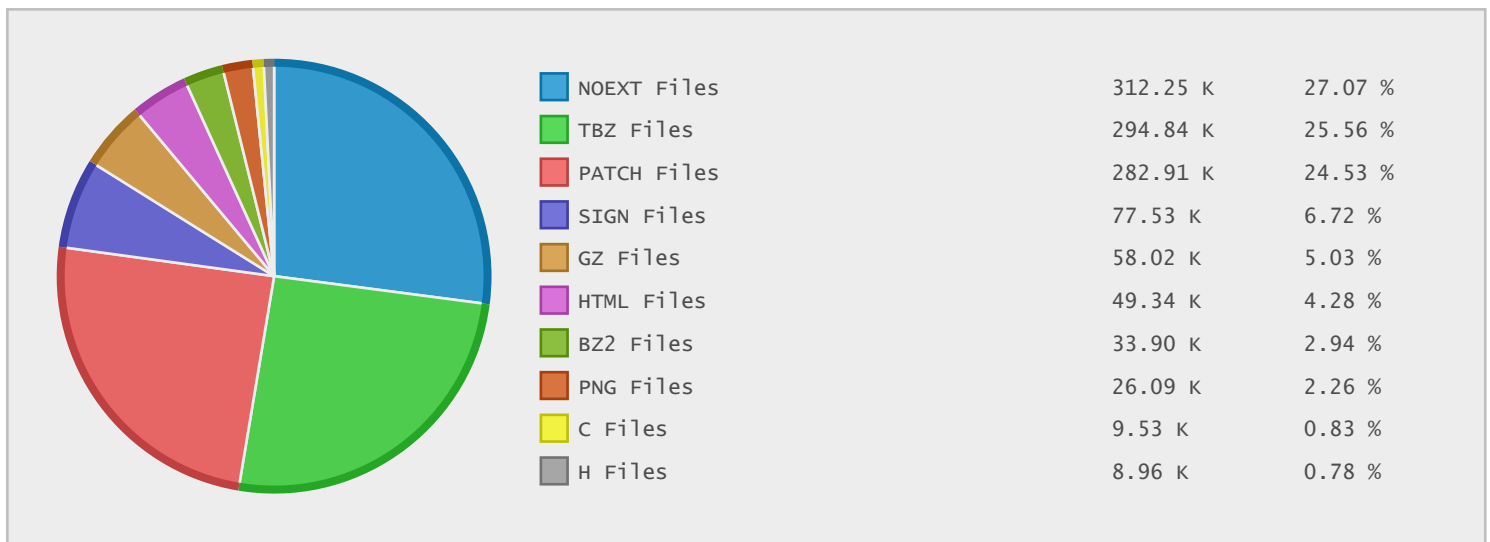

Top 10 File Categories Sorted By Disk Space

Last 12 Months Modified Disk Space History

Last 10 Years Modified Disk Space History

Last 10 Years Modified File Count History

Top 10 File Extensions Sorted By Disk Space

Top 10 File Extensions Sorted By Number of Files

Top 10 File Categories Sorted by Disk Space

Category	Files	Data	Data (%)
Archive Files	390676	667.59 GB	89.98 %
Miscellaneous Files	319779	22.62 GB	3.05 %
Disk Image Files	74	18.12 GB	2.44 %
Video Files	41	9.28 GB	1.25 %
Development Files	313175	8.27 GB	1.12 %
Data Files	98218	4.30 GB	0.58 %
Image Files	38603	3.78 GB	0.51 %
Linux Package Files	1522	2.82 GB	0.38 %
Document Files	14972	1.93 GB	0.26 %
Internet Files	57939	1.50 GB	0.20 %