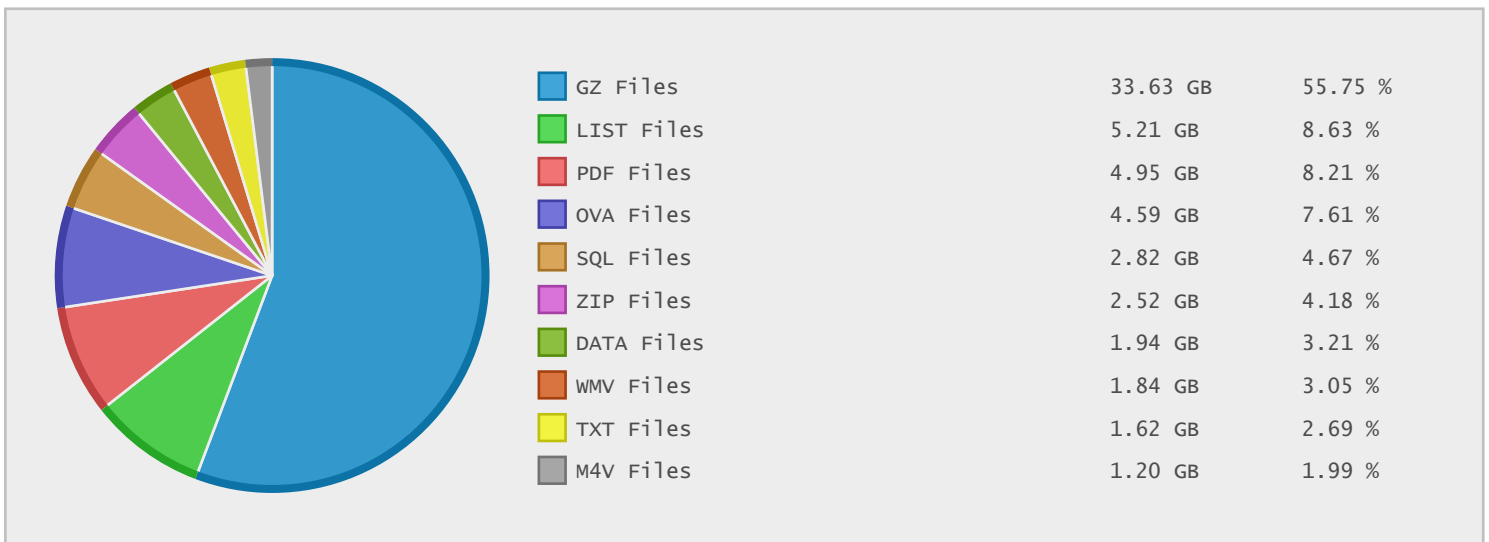

Top 10 File Categories Sorted By Disk Space

Last 12 Months Modified Disk Space History

Last 10 Years Modified Disk Space History

Last 10 Years Modified File Count History

Top 10 File Extensions Sorted By Disk Space

Top 10 File Extensions Sorted By Number of Files

Top 10 File Categories Sorted by Disk Space

Category	Files	Data	Data (%)
Archive Files	688	36.35 GB	57.48 %
Document Files	4593	6.76 GB	10.69 %
Miscellaneous Files	918	5.63 GB	8.91 %
Data Files	609	5.49 GB	8.69 %
Disk Image Files	18	4.59 GB	7.27 %
Music Files	29	1.87 GB	2.96 %
Video Files	45	1.64 GB	2.59 %
Image Files	3050	615.41 MB	0.95 %
Program Files	122	183.31 MB	0.28 %
Internet Files	206	53.00 MB	0.08 %