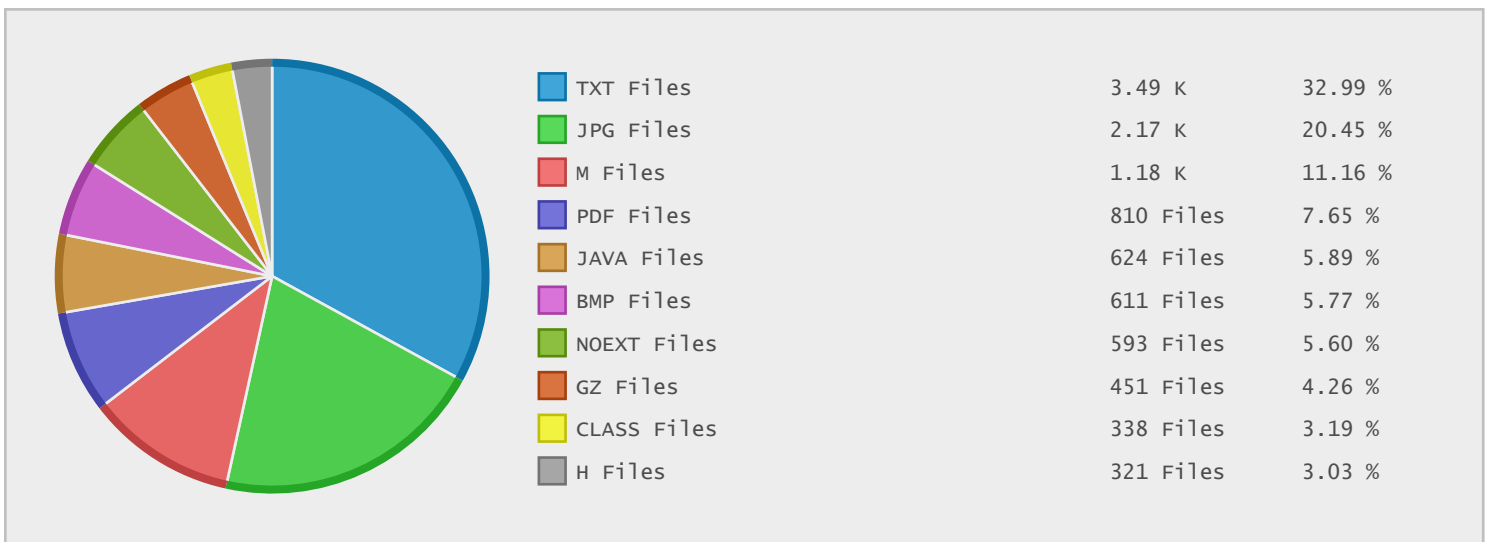

Top 20 Directories Sorted by Disk Space

Name	Dirs	Files	Data	Data (%)
/	654	13412	63.23 GB	100.00 %
/pub	616	12271	58.19 GB	92.03 %
/pub/ist	0	5	33.29 GB	52.64 %
/pub/cs226	63	1772	12.24 GB	19.36 %
/pub/people	458	7370	9.16 GB	14.49 %
/pub/cs226/moviedb-3.24	10	370	8.02 GB	12.68 %
/pub/cs226/moviedb-3.24/lists	0	48	5.21 GB	8.23 %
/techreports	35	1140	5.04 GB	7.97 %
/pub/people/jrc	20	146	3.53 GB	5.58 %
/pub/cs226/wiki	2	9	3.25 GB	5.13 %
/pub/cs226/moviedb-3.24/dbs	0	103	2.68 GB	4.23 %
/pub/cos318	0	1	2.56 GB	4.04 %
/pub/people/jrc/cos461	0	1	2.03 GB	3.22 %
/pub/people/arora	2	52	1.85 GB	2.93 %
/pub/people/arora/workshop	0	14	1.84 GB	2.91 %
/pub/people/stevenk	195	4699	1.67 GB	2.64 %
/pub/people/stevenk/uri	0	21	1.06 GB	1.68 %
/pub/cs126	43	2364	831.48 MB	1.28 %
/techreports/1991	0	70	750.33 MB	1.16 %
/pub/people/funk	2	9	687.98 MB	1.06 %

Top 10 File Categories Sorted By Disk Space

Last 12 Months Modified Disk Space History

Last 10 Years Modified Disk Space History

Last 10 Years Modified File Count History

Top 10 File Extensions Sorted By Disk Space

Top 10 File Extensions Sorted By Number of Files

Top 10 File Categories Sorted by Disk Space

Category	Files	Data	Data (%)
Archive Files	688	36.35 GB	57.48 %
Document Files	4593	6.76 GB	10.69 %
Miscellaneous Files	918	5.63 GB	8.91 %
Data Files	609	5.49 GB	8.69 %
Disk Image Files	18	4.59 GB	7.27 %
Music Files	29	1.87 GB	2.96 %
Video Files	45	1.64 GB	2.59 %
Image Files	3050	615.41 MB	0.95 %
Program Files	122	183.31 MB	0.28 %
Internet Files	206	53.00 MB	0.08 %