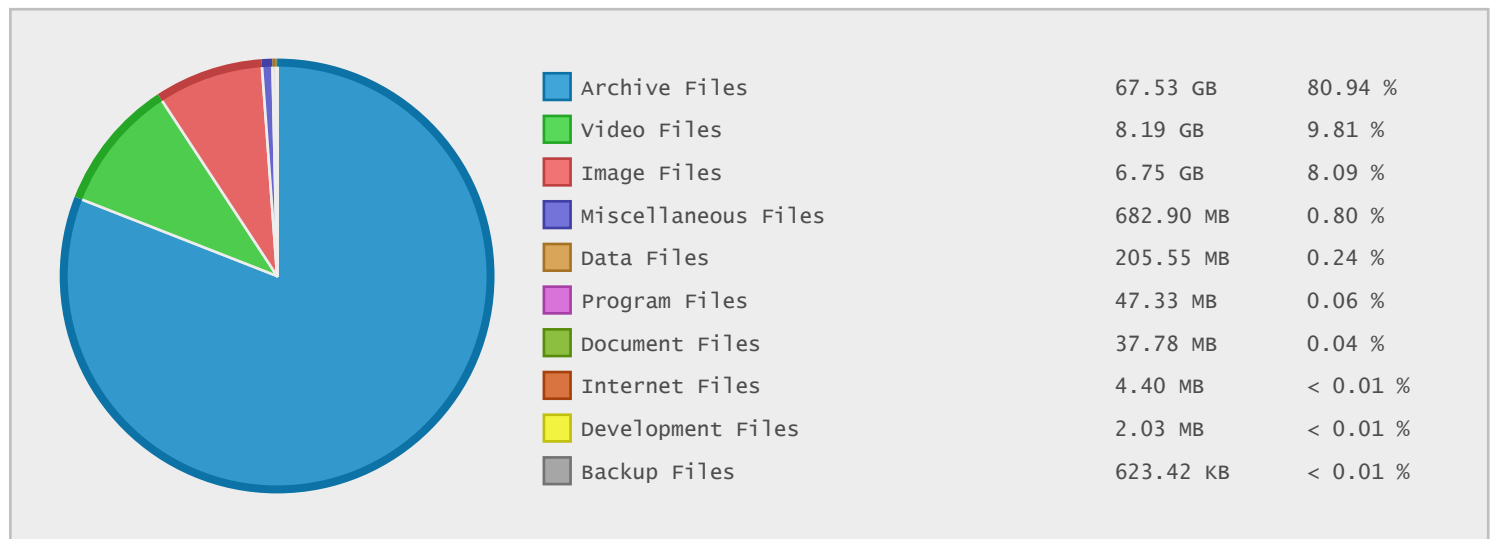

University Of Reading - FTP Site Statistics

Property	Value
FTP Server	ftp.cs.rdg.ac.uk
Description	University Of Reading
Country	United Kingdom
Scan Date	31/Aug/2015
Total Dirs	286
Total Files	147,035
Total Data	83.42 GB

Top 20 Directories Sorted by Disk Space

Name	Dirs	Files	Data	Data (%)
/	286	147035	83.42 GB	100.00 %
/pub	284	147034	83.42 GB	> 99.99 %
/pub/groups	176	145799	82.85 GB	99.31 %
/pub/groups/cvg	174	145799	82.85 GB	99.31 %
/pub/groups/cvg/PETS2014	0	49	32.11 GB	38.49 %
/pub/groups/cvg/PETS2009	10	95	19.16 GB	22.97 %
/pub/groups/cvg/PETS2009/Crowd_PETS09_...	8	95	19.16 GB	22.97 %
/pub/groups/cvg/PETS2009/Crowd_PETS09_...	7	95	19.16 GB	22.97 %
/pub/groups/cvg/PETS2009/Crowd_PETS09_...	0	12	9.58 GB	11.48 %
/pub/groups/cvg/PETS2001	35	80019	8.79 GB	10.54 %
/pub/groups/cvg/PETS2006	0	7	7.38 GB	8.84 %
/pub/groups/cvg/PETS2007	0	10	6.76 GB	8.10 %
/pub/groups/cvg/VS-PETS	9	10509	3.86 GB	4.62 %
/pub/groups/cvg/PETS2001/DATASET4	6	23609	2.93 GB	3.51 %
/pub/groups/cvg/tas_videos	69	28404	2.78 GB	3.33 %
/pub/groups/cvg/PETS2001/DATASET3	6	21802	2.53 GB	3.03 %
/pub/groups/cvg/PETS2001/DATASET4/TRAINING	2	13583	1.72 GB	2.06 %
/pub/groups/cvg/tas_videos/PETS2009wks...	0	15	1.38 GB	1.65 %
/pub/groups/cvg/PETS2001/DATASET3/TRAINING	2	11128	1.26 GB	1.51 %
/pub/groups/cvg/PETS2001/DATASET3/TESTING	2	10674	1.26 GB	1.51 %

Top 10 File Categories Sorted By Disk Space