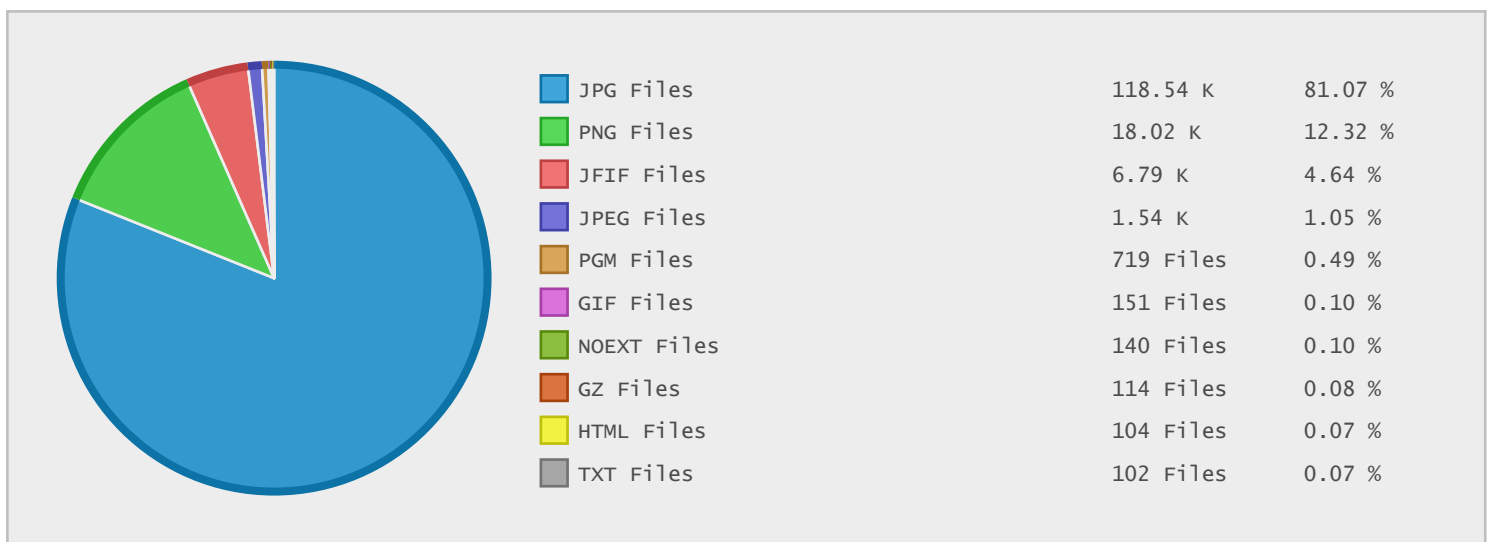

Top 10 File Categories Sorted By Disk Space

Last 12 Months Modified Disk Space History

Last 10 Years Modified Disk Space History

Last 10 Years Modified File Count History

Top 10 File Extensions Sorted By Disk Space

Top 10 File Extensions Sorted By Number of Files

Top 10 File Categories Sorted by Disk Space

Category	Files	Data	Data (%)
Archive Files	229	67.53 GB	80.94 %
Video Files	72	8.19 GB	9.81 %
Image Files	145786	6.75 GB	8.09 %
Miscellaneous Files	297	682.90 MB	0.80 %
Data Files	73	205.55 MB	0.24 %
Program Files	20	47.33 MB	0.06 %
Document Files	206	37.78 MB	0.04 %
Internet Files	108	4.40 MB	< 0.01 %
Development Files	216	2.03 MB	< 0.01 %
Backup Files	3	623.42 KB	< 0.01 %