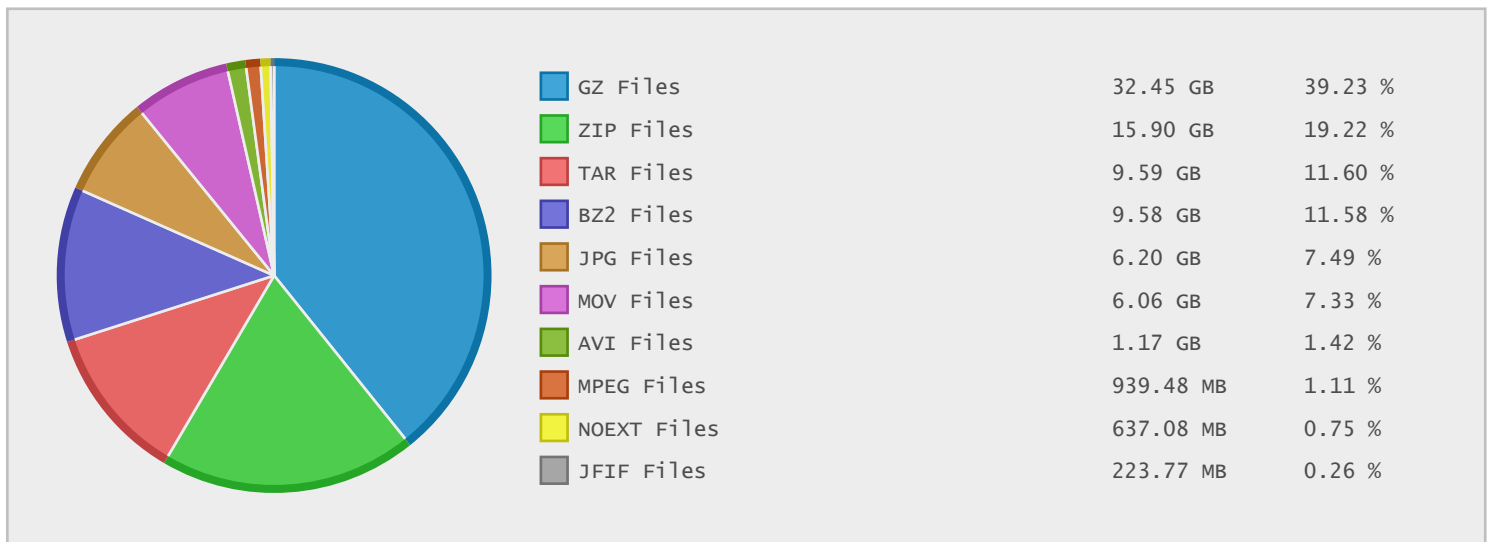

Top 10 File Categories Sorted By Disk Space

Last 12 Months Modified Disk Space History

Last 10 Years Modified Disk Space History

Last 10 Years Modified File Count History

Top 10 File Extensions Sorted By Disk Space

Top 10 File Extensions Sorted By Number of Files

Top 10 File Categories Sorted by Disk Space

Category	Files	Data	Data (%)
Archive Files	229	67.53 GB	80.94 %
Video Files	72	8.19 GB	9.81 %
Image Files	145786	6.75 GB	8.09 %
Miscellaneous Files	297	682.90 MB	0.80 %
Data Files	73	205.55 MB	0.24 %
Program Files	20	47.33 MB	0.06 %
Document Files	206	37.78 MB	0.04 %
Internet Files	108	4.40 MB	< 0.01 %
Development Files	216	2.03 MB	< 0.01 %
Backup Files	3	623.42 KB	< 0.01 %