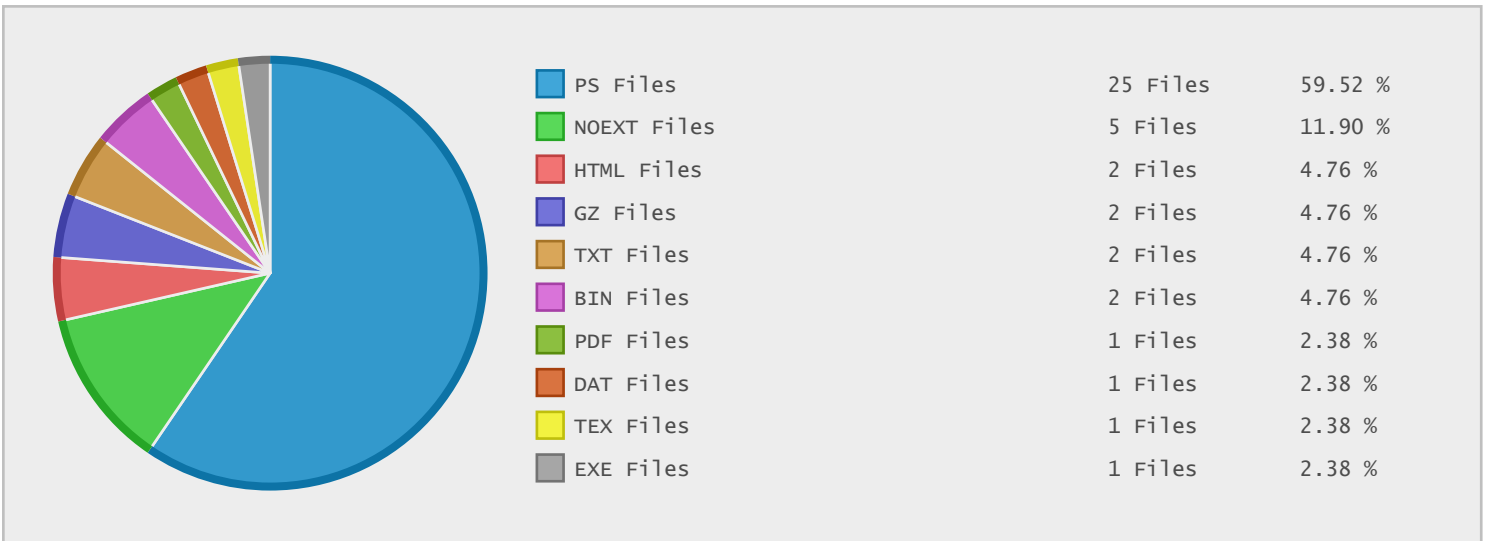

Top 10 File Categories Sorted By Disk Space

Last 12 Months Modified Disk Space History

Last 10 Years Modified Disk Space History

Last 10 Years Modified File Count History

Top 10 File Extensions Sorted By Disk Space

Top 10 File Extensions Sorted By Number of Files

Top 10 File Categories Sorted by Disk Space

Category	Files	Data	Data (%)
Data Files	5	52.67 GB	99.97 %
Document Files	31	8.99 MB	0.02 %
Program Files	1	5.10 MB	< 0.01 %
Archive Files	2	1.14 MB	< 0.01 %
Miscellaneous Files	3	20.51 KB	< 0.01 %
Internet Files	2	20.26 KB	< 0.01 %