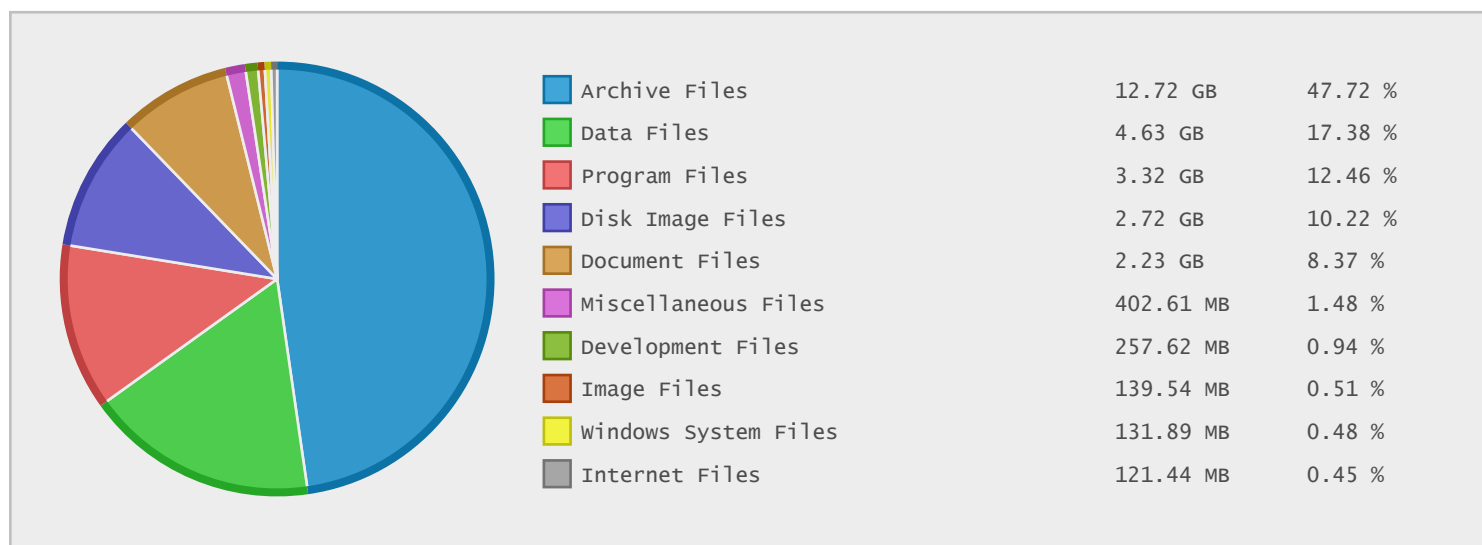

Comprehensive TeX Archive Network - FTP Site Statistics

Property	Value
FTP Server	ftp.ctan.org
Description	Comprehensive TeX Archive Network
Country	Germany
Scan Date	22/Jun/2015
Total Dirs	13,642
Total Files	203,235
Total Data	26.75 GB

Top 20 Directories Sorted by Disk Space

Name	Dirs	Files	Data	Data (%)
/	13642	203235	26.75 GB	100.00 %
/pub	13638	203231	26.75 GB	> 99.99 %
/pub/tex	13637	203228	26.73 GB	99.94 %
/pub/tex/systems	764	17879	15.47 GB	57.85 %
/pub/tex/systems/win32	49	3495	5.55 GB	20.74 %
/pub/tex/systems/texlive	397	12232	5.34 GB	19.97 %
/pub/tex/systems/mac	62	473	3.52 GB	13.15 %
/pub/tex/systems/mac/mactex	0	17	3.15 GB	11.79 %
/pub/tex/macros	4530	34501	2.70 GB	10.11 %
/pub/tex/systems/texlive/Images	0	9	2.66 GB	9.93 %
/pub/tex/systems/texlive/tlnet	394	12219	2.57 GB	9.60 %
/pub/tex/fonts	3458	73314	2.52 GB	9.43 %
/pub/tex/systems/texlive/tlnet/archive	0	10005	2.47 GB	9.24 %
/pub/tex/systems/win32/miktex	8	3024	2.36 GB	8.83 %
/pub/tex/macros/latex	2949	23062	2.22 GB	8.29 %
/pub/tex/macros/latex/contrib	2925	22303	2.14 GB	8.00 %
/pub/tex/systems/win32/miktex/tm	1	3007	1.86 GB	6.95 %
/pub/tex/systems/win32/miktex/tm/packages	0	3007	1.86 GB	6.95 %
/pub/tex/systems/win32/protext	0	2	1.84 GB	6.86 %
/pub/tex/obsolete	1007	15167	1.44 GB	5.37 %

Top 10 File Categories Sorted By Disk Space