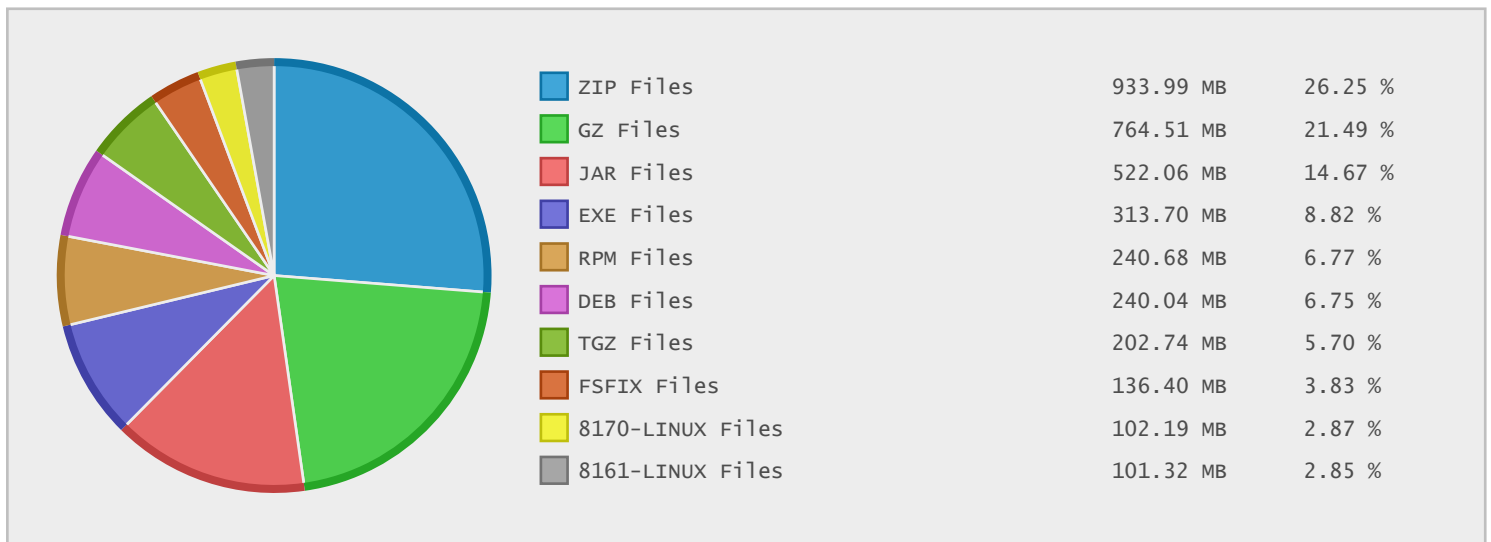

F-Secure Archive - FTP Site Statistics

Property	Value
FTP Server	ftp.datafellows.fi
Description	F-Secure Archive
Country	Finland
Scan Date	29/Aug/2015
Total Dirs	106
Total Files	808
Total Data	3.51 GB

Top 20 Directories Sorted by Disk Space

Top 10 File Categories Sorted By Disk Space

Last 12 Months Modified Disk Space History

Last 10 Years Modified Disk Space History

Last 10 Years Modified File Count History

Top 10 File Extensions Sorted By Disk Space