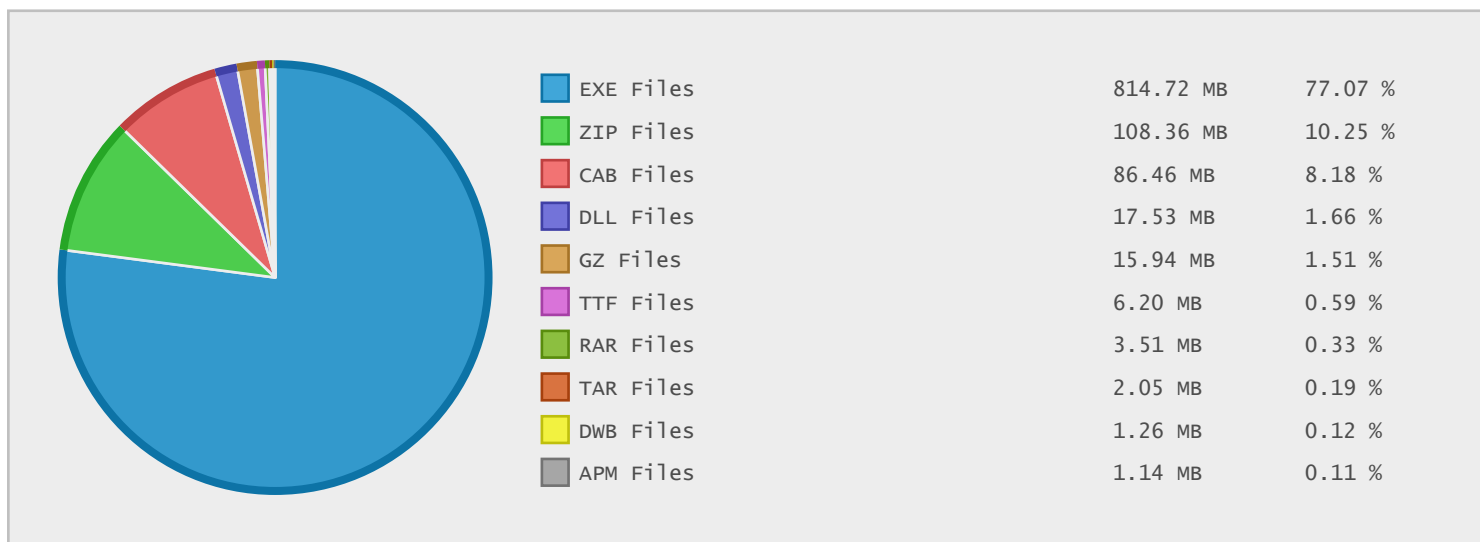

Top 10 File Extensions Sorted By Disk Space